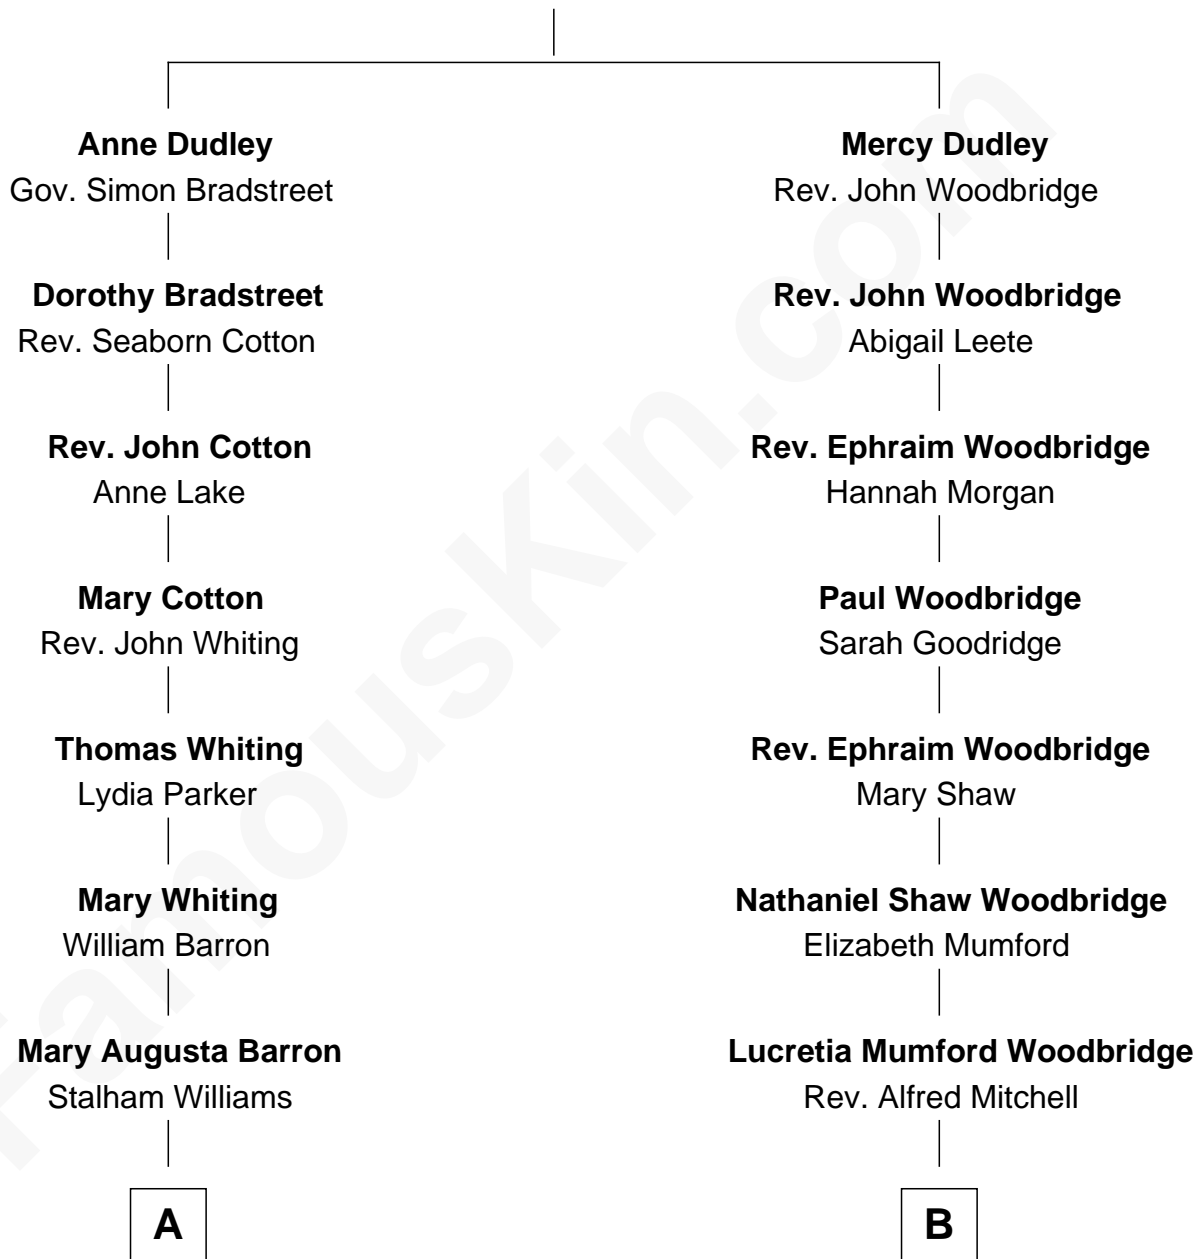

# FamousKin.com Relationship Chart of

**James Sherman**

*27th U.S. Vice-President*

9th cousin 3 times removed of

**Paget Brewster**

*TV Actress*

**Gov. Thomas Dudley**

Dorothy York

**A**

**Frances Lucretia Williams**  
Richard Winslow Sherman

**Mary Frances Sherman**  
Richard Updike Sherman

**James Sherman**  
*27th U.S. Vice-President*

**B**

**Donald Grant Mitchell**  
Mary Frances Pringle

**Mary Pringle Mitchell**  
Edward Larned Ryerson

**Donald Mitchell Ryerson**  
Isabelle McGenniss

**Joan Ryerson**  
George Washington Wales Brewster

**Galen Brewster**  
Hathaway Tew

**Paget Brewster**  
*TV Actress*