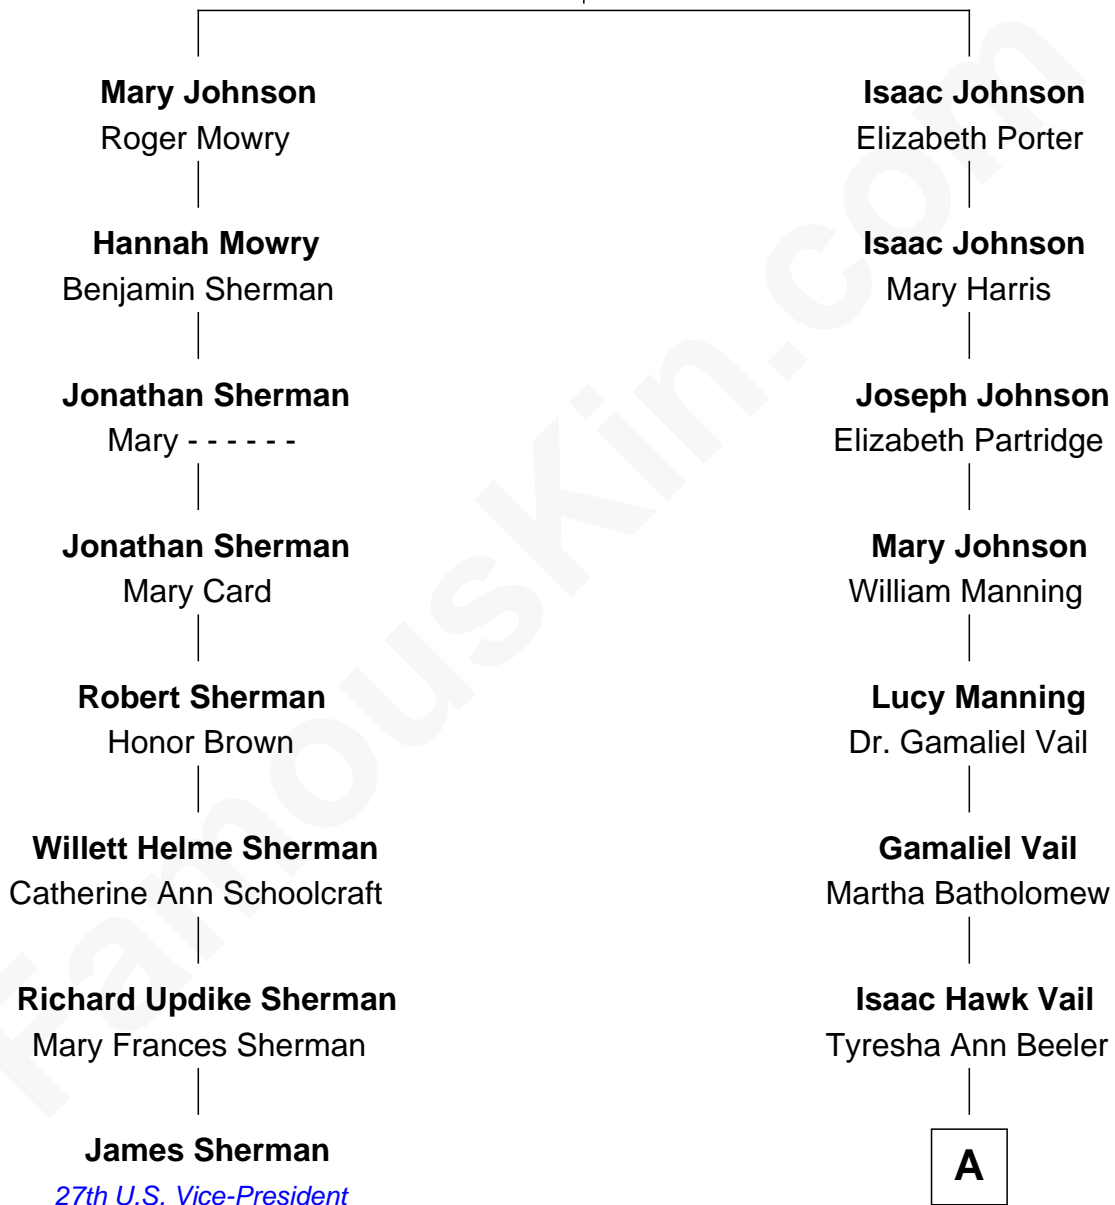

# FamousKin.com Relationship Chart of

**James Sherman**

*27th U.S. Vice-President*

7th cousin 3 times removed of

**Marie Osmond**

*Singer, Actress and Doll Designer*

**John Johnson**

Mary Heath

**A**

—  
**Martha Tyresha Vail**  
Thomas Lorenzo Van Noy

—  
**Agnes LaVerna Van Noy**  
Rulon Osmond

—  
**George Viril Osmond**  
Olive May Davis

—  
**Marie Osmond**  
*Singer, Actress and Doll Designer*