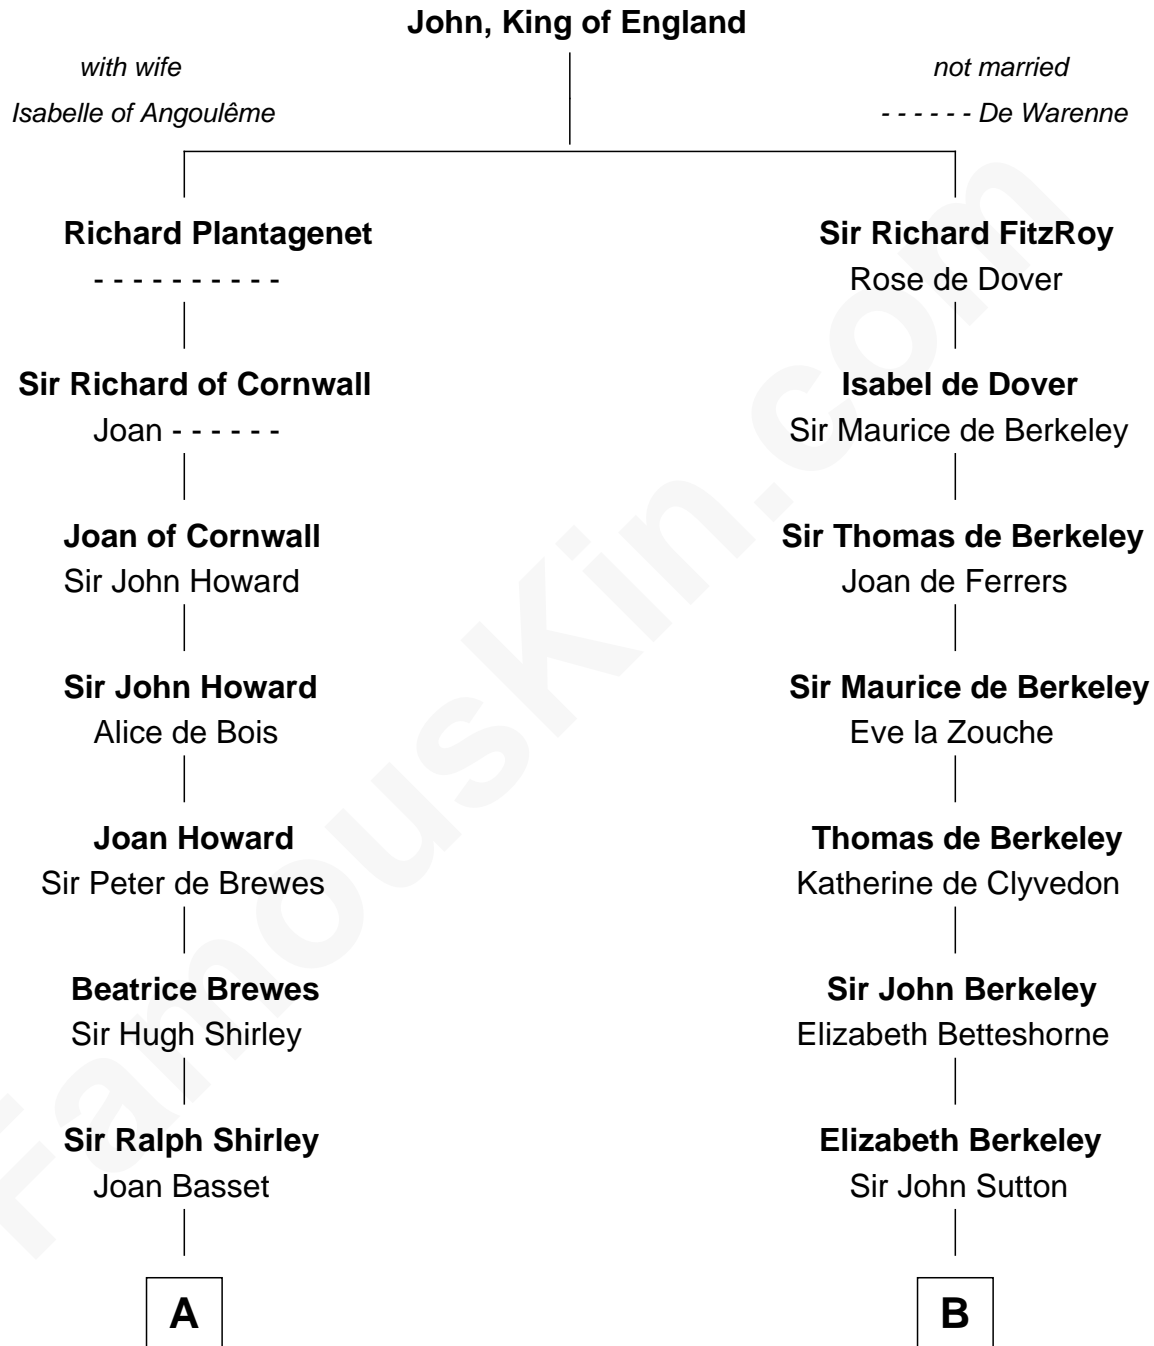

FamousKin.com Relationship Chart of

James Sherman

27th U.S. Vice-President

20th cousin 1 time removed of

Allen Dulles

5th Director of the C.I.A.

C

Jahaziel Sherman

Nancy Winslow

Richard Winslow Sherman

Frances Lucretia Williams

Mary Frances Sherman

Richard Updike Sherman

James Sherman

27th U.S. Vice-President

D