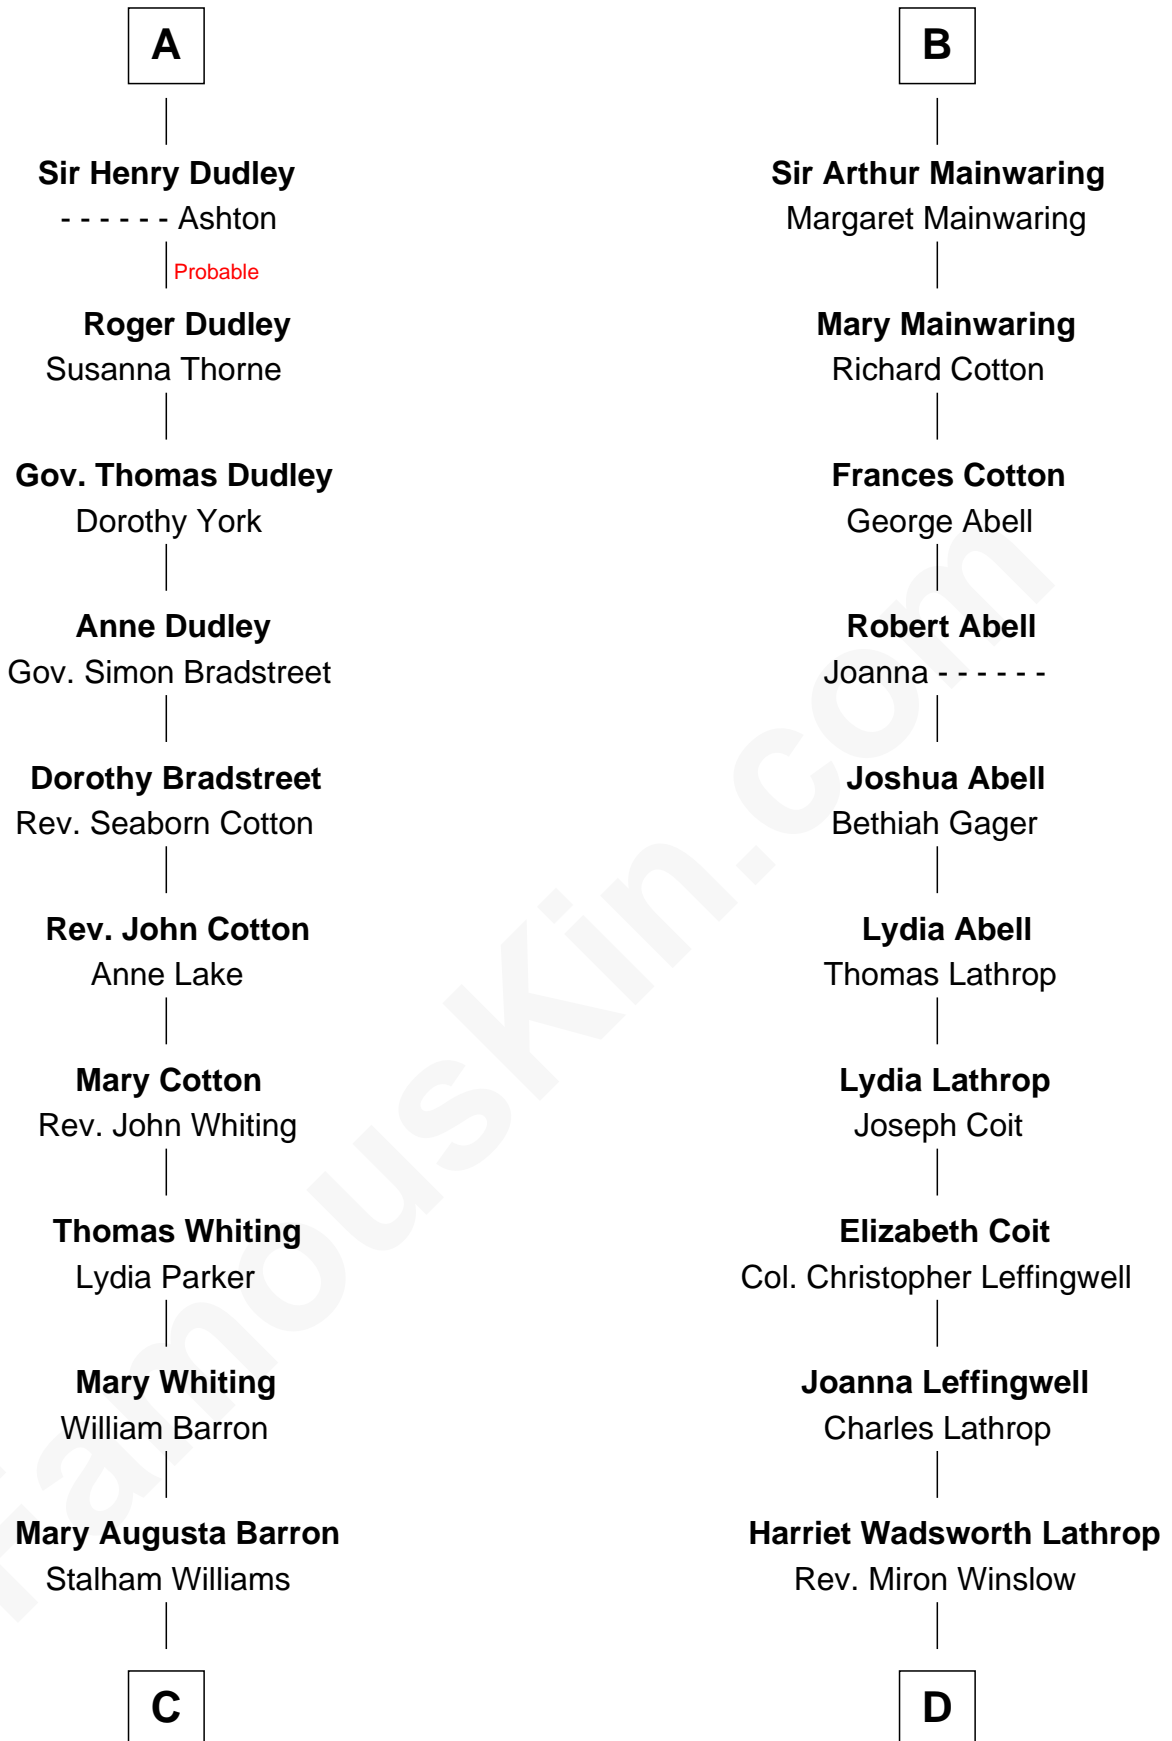

# FamousKin.com Relationship Chart of

**James Sherman**

*27th U.S. Vice-President*

19th cousin of

**Allen Dulles**

*5th Director of the C.I.A.*

**Sir William de Ros**  
Margery de Badlesmere

**Thomas de Ros**  
Beatrice de Stafford

**Margaret de Ros**  
Sir Reynold Grey

**Margaret Grey**  
Sir William Bonville

**William Bonville**  
Elizabeth Harington

**William Bonville**  
Katherine Neville

**Cecily Bonville**  
Thomas Grey

**Cecily Grey**  
Sir John Sutton

**A**

**Maud de Roos**  
John de Welles

**Anne de Welles**  
James Butler

**James Butler**  
Joan Beauchamp

**Elizabeth Butler**  
John Talbot

**Ann Talbot**  
Sir Henry Vernon

**Elizabeth Vernon**  
Sir Robert Corbet

**Dorothy Corbet**  
Sir Richard Mainwaring

**B**

**C**

**Frances Lucretia Williams**

Richard Winslow Sherman

**Mary Frances Sherman**

Richard Updike Sherman

**James Sherman**