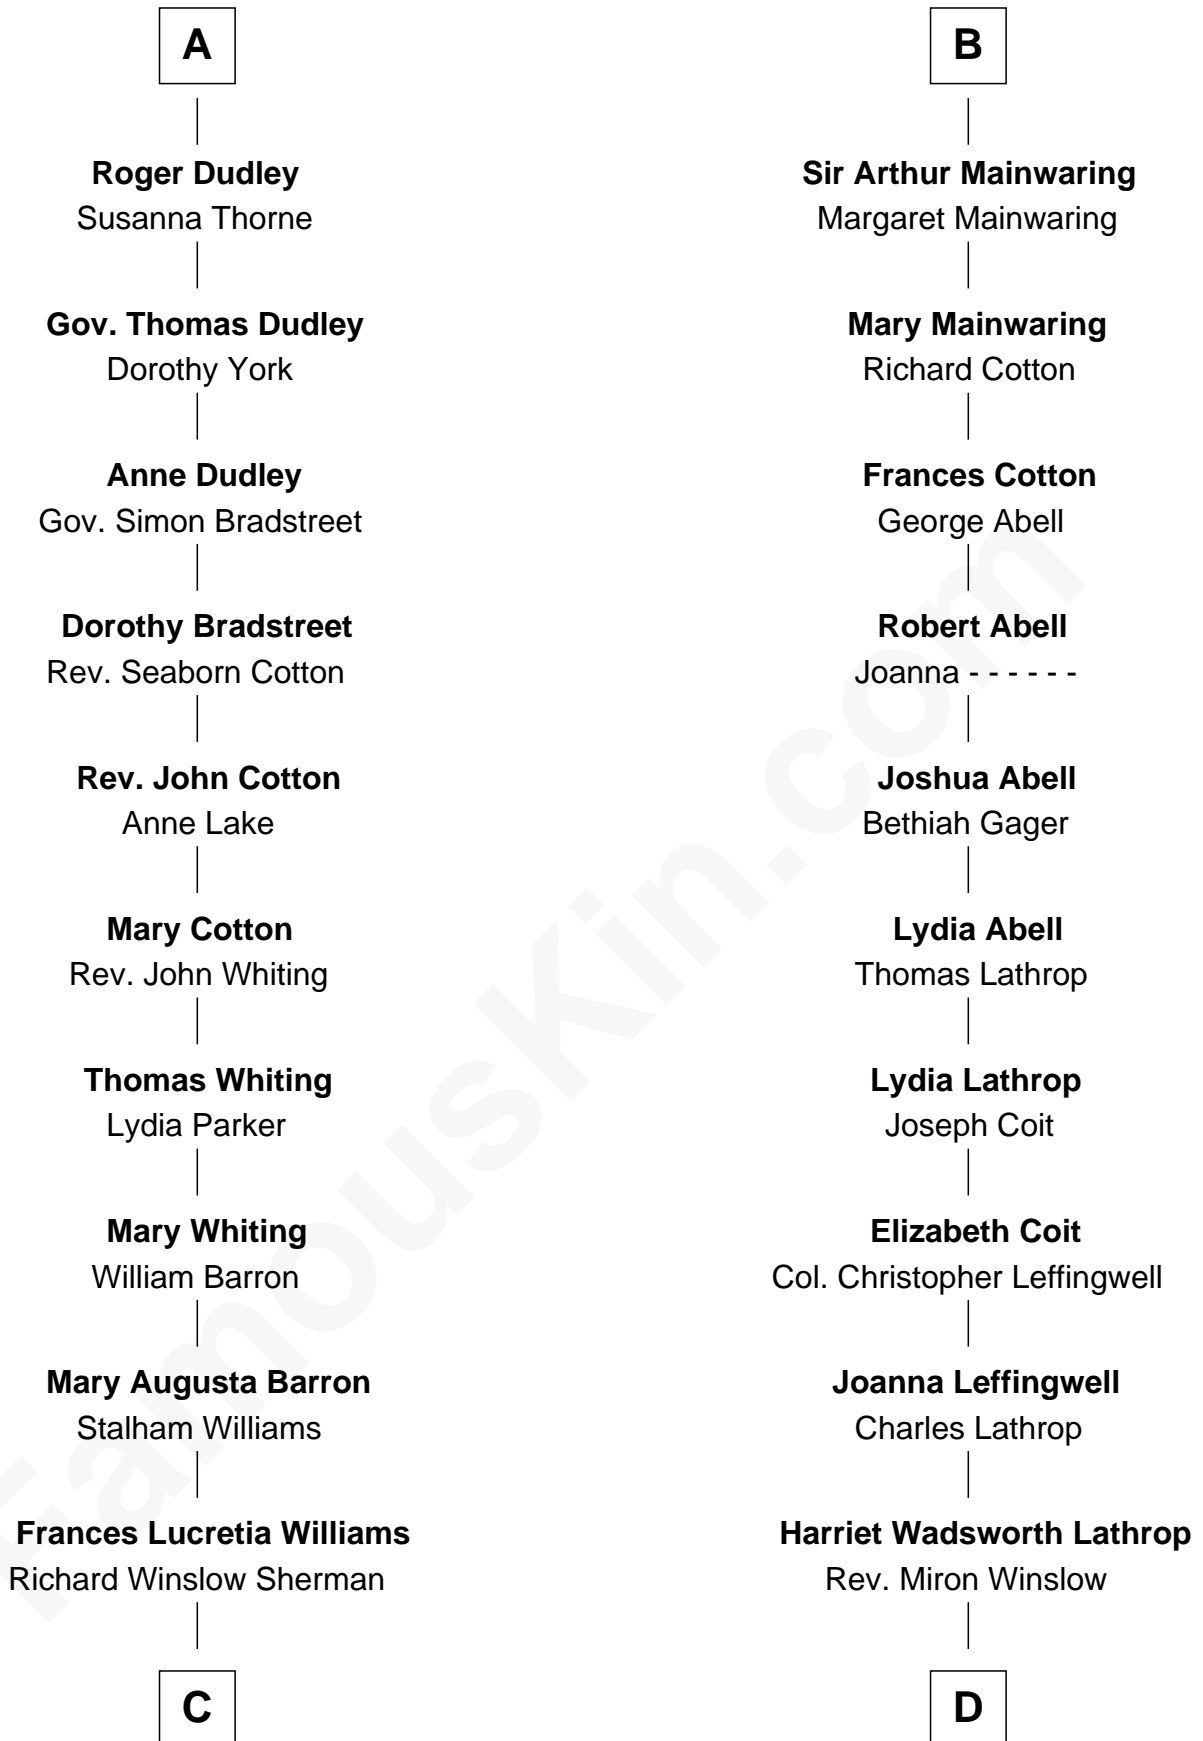

FamousKin.com Relationship Chart of

James Sherman

27th U.S. Vice-President

18th cousin 1 time removed of

Allen Dulles

5th Director of the C.I.A.

C

Mary Frances Sherman
Richard Updike Sherman

James Sherman
27th U.S. Vice-President

D

Harriet Lathrop Winslow
Rev. John Welsh Dulles

Allen Macy Dulles
Edith Foster

Allen Dulles
5th Director of the C.I.A.

FamousKin.com