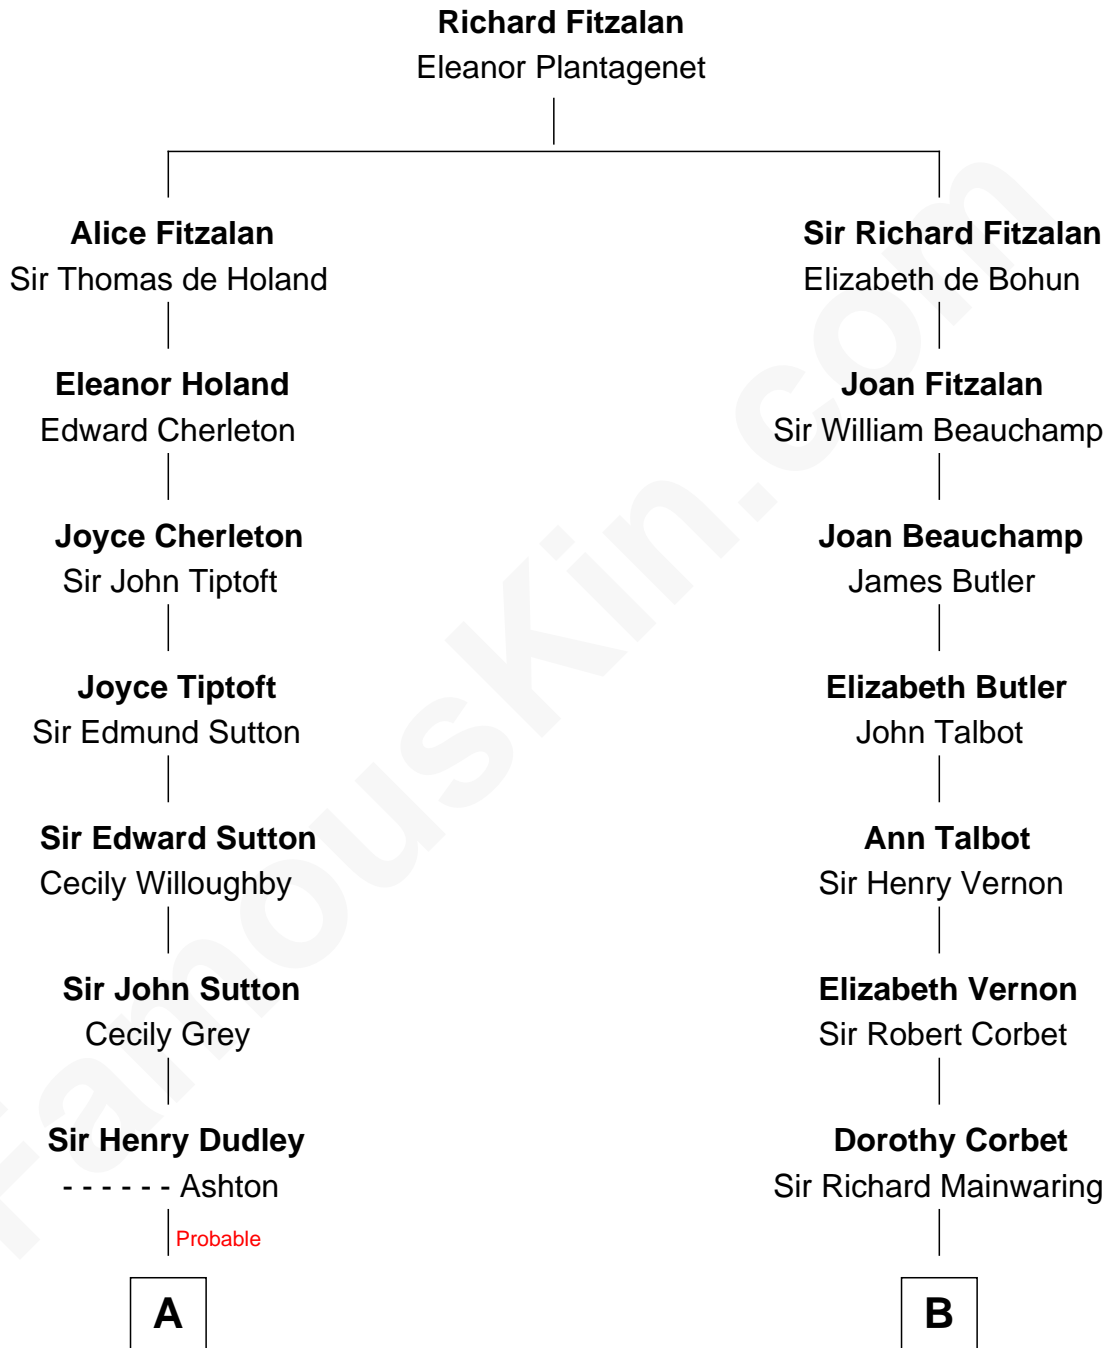

FamousKin.com Relationship Chart of

James Sherman

27th U.S. Vice-President

18th cousin 1 time removed of

Allen Dulles

5th Director of the C.I.A.

C

Mary Frances Sherman
Richard Updike Sherman

James Sherman
27th U.S. Vice-President

D

Harriet Lathrop Winslow
Rev. John Welsh Dulles

Allen Macy Dulles
Edith Foster

Allen Dulles
5th Director of the C.I.A.

FamousKin.com