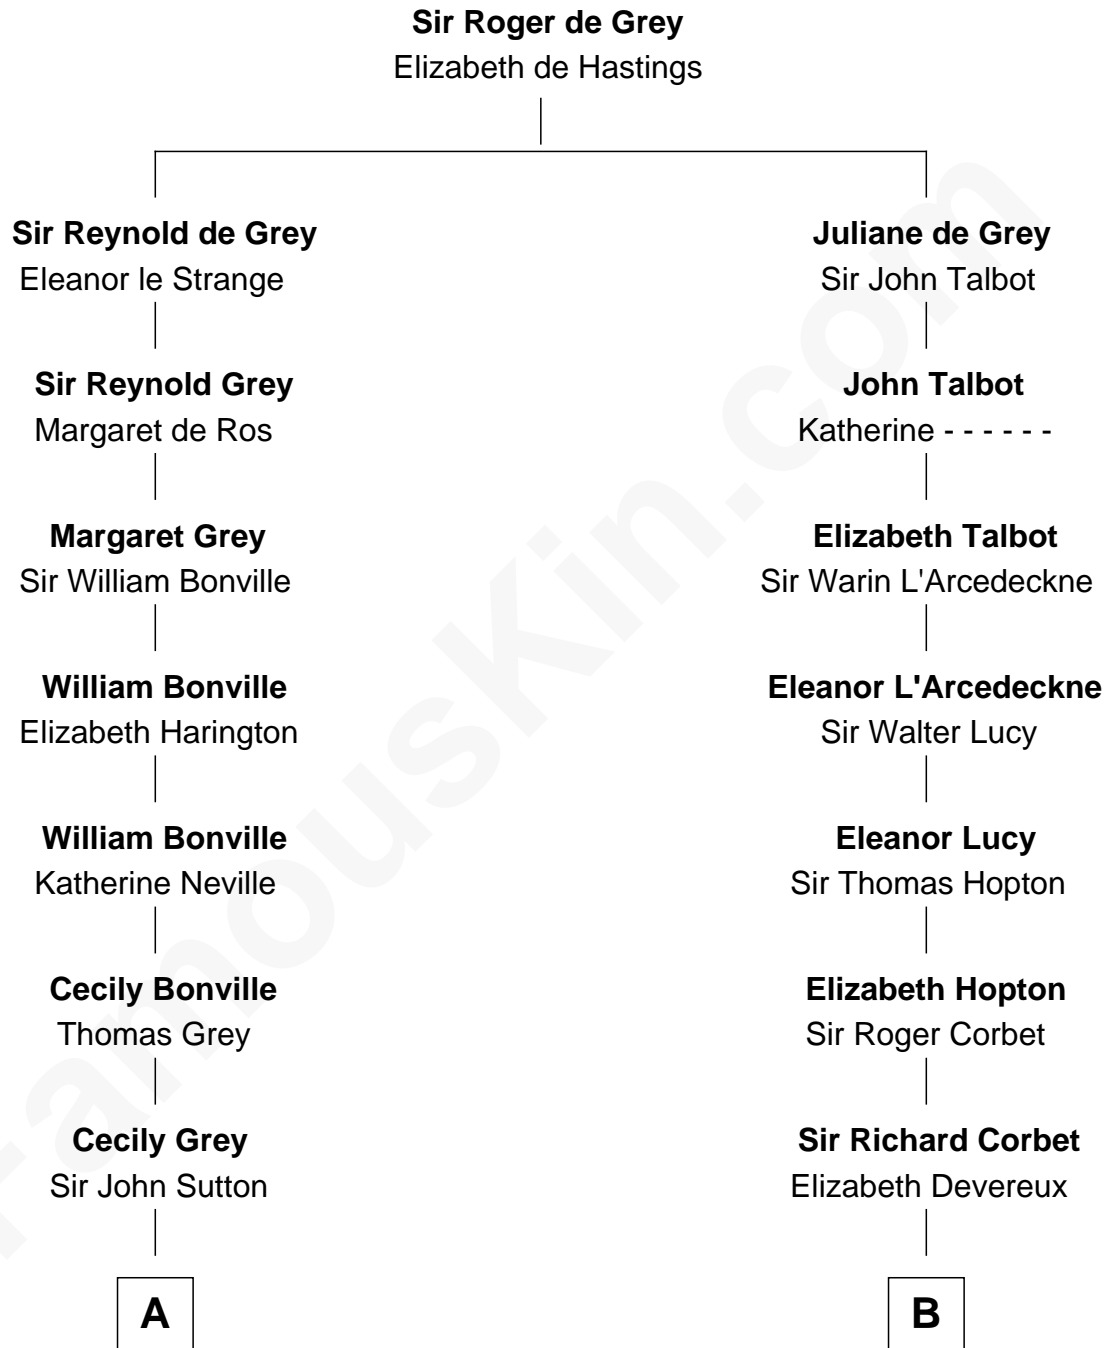

FamousKin.com Relationship Chart of

James Sherman

27th U.S. Vice-President

19th cousin 2 times removed of

John Foster Dulles

52nd U.S. Secretary of State

C

Frances Lucretia Williams

Richard Winslow Sherman

Mary Frances Sherman

Richard Updike Sherman

James Sherman

27th U.S. Vice-President

D

Joanna Leffingwell

Charles Lathrop