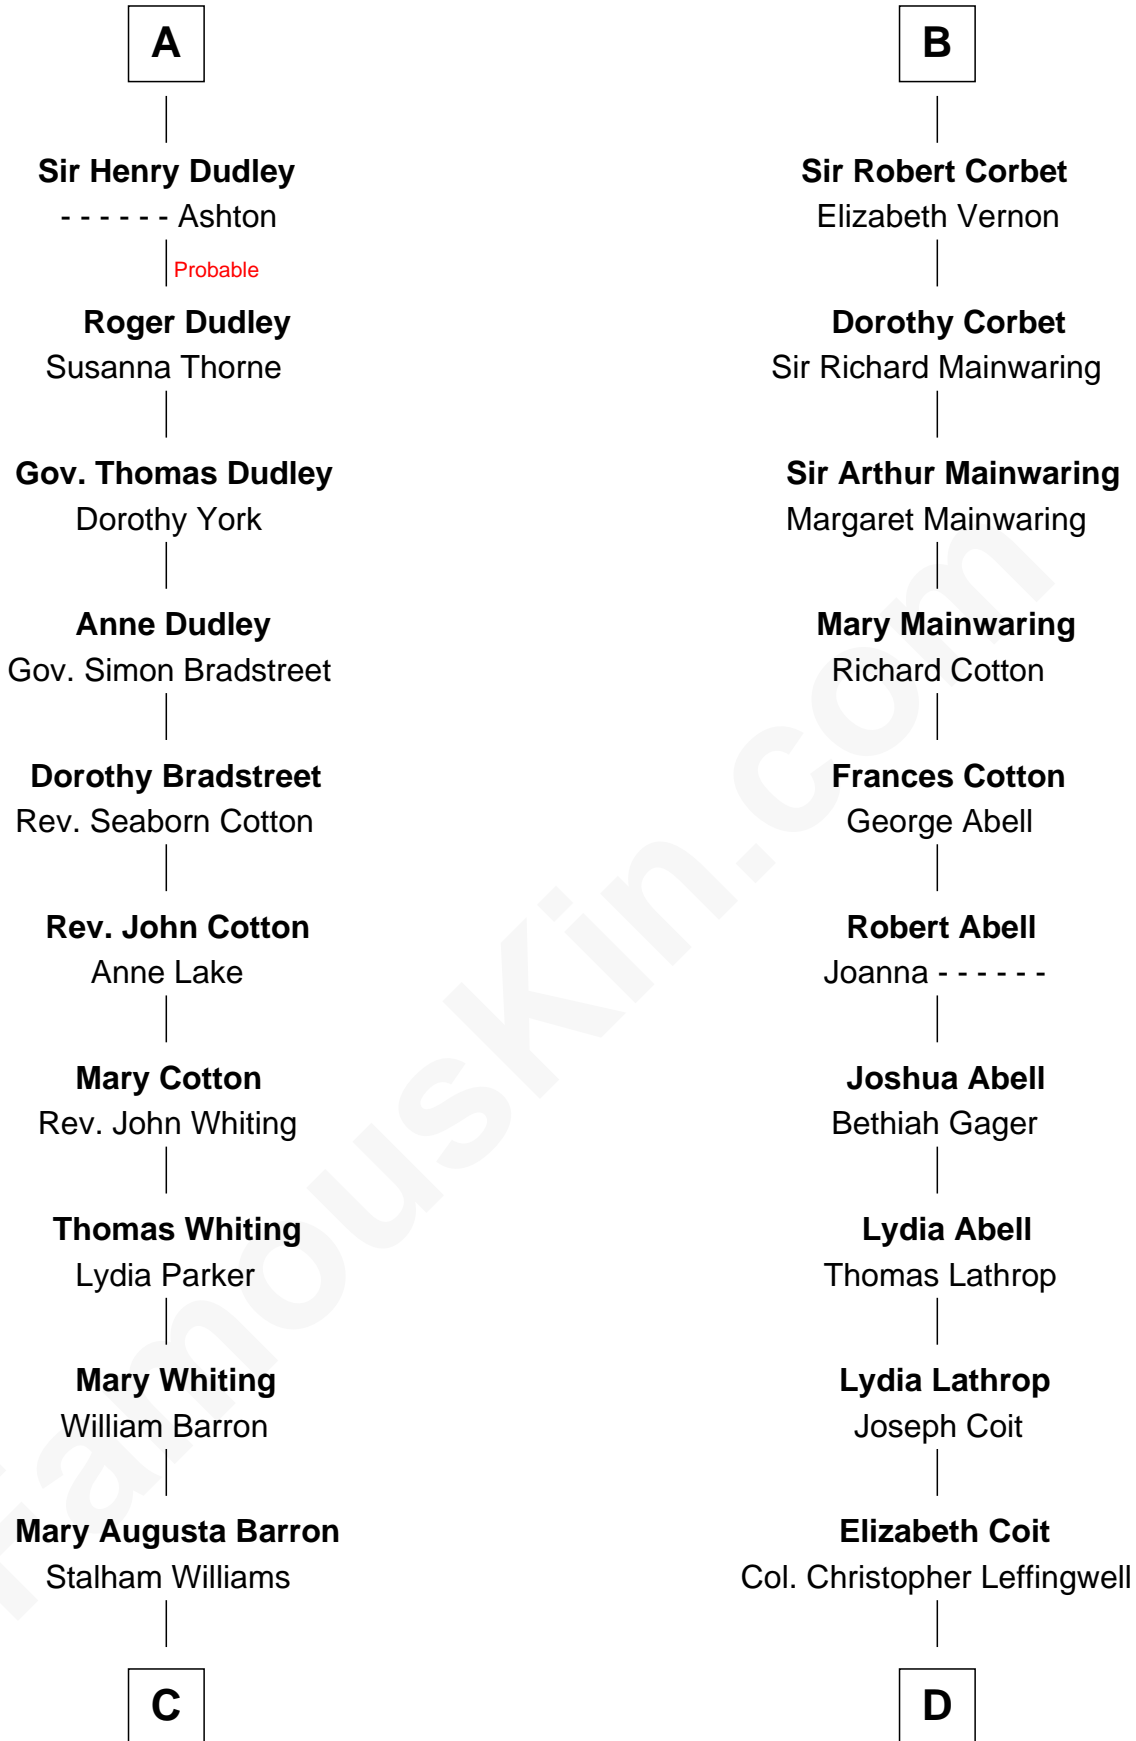

FamousKin.com Relationship Chart of

James Sherman

27th U.S. Vice-President

19th cousin 2 times removed of

John Foster Dulles

52nd U.S. Secretary of State

C

Frances Lucretia Williams

Richard Winslow Sherman

Mary Frances Sherman

Richard Updike Sherman

James Sherman

27th U.S. Vice-President

D

Joanna Leffingwell

Charles Lathrop

Harriet Wadsworth Lathrop

Rev. Miron Winslow

Harriet Lathrop Winslow

Rev. John Welsh Dulles

Allen Macy Dulles

Edith Foster

John Foster Dulles

52nd U.S. Secretary of State