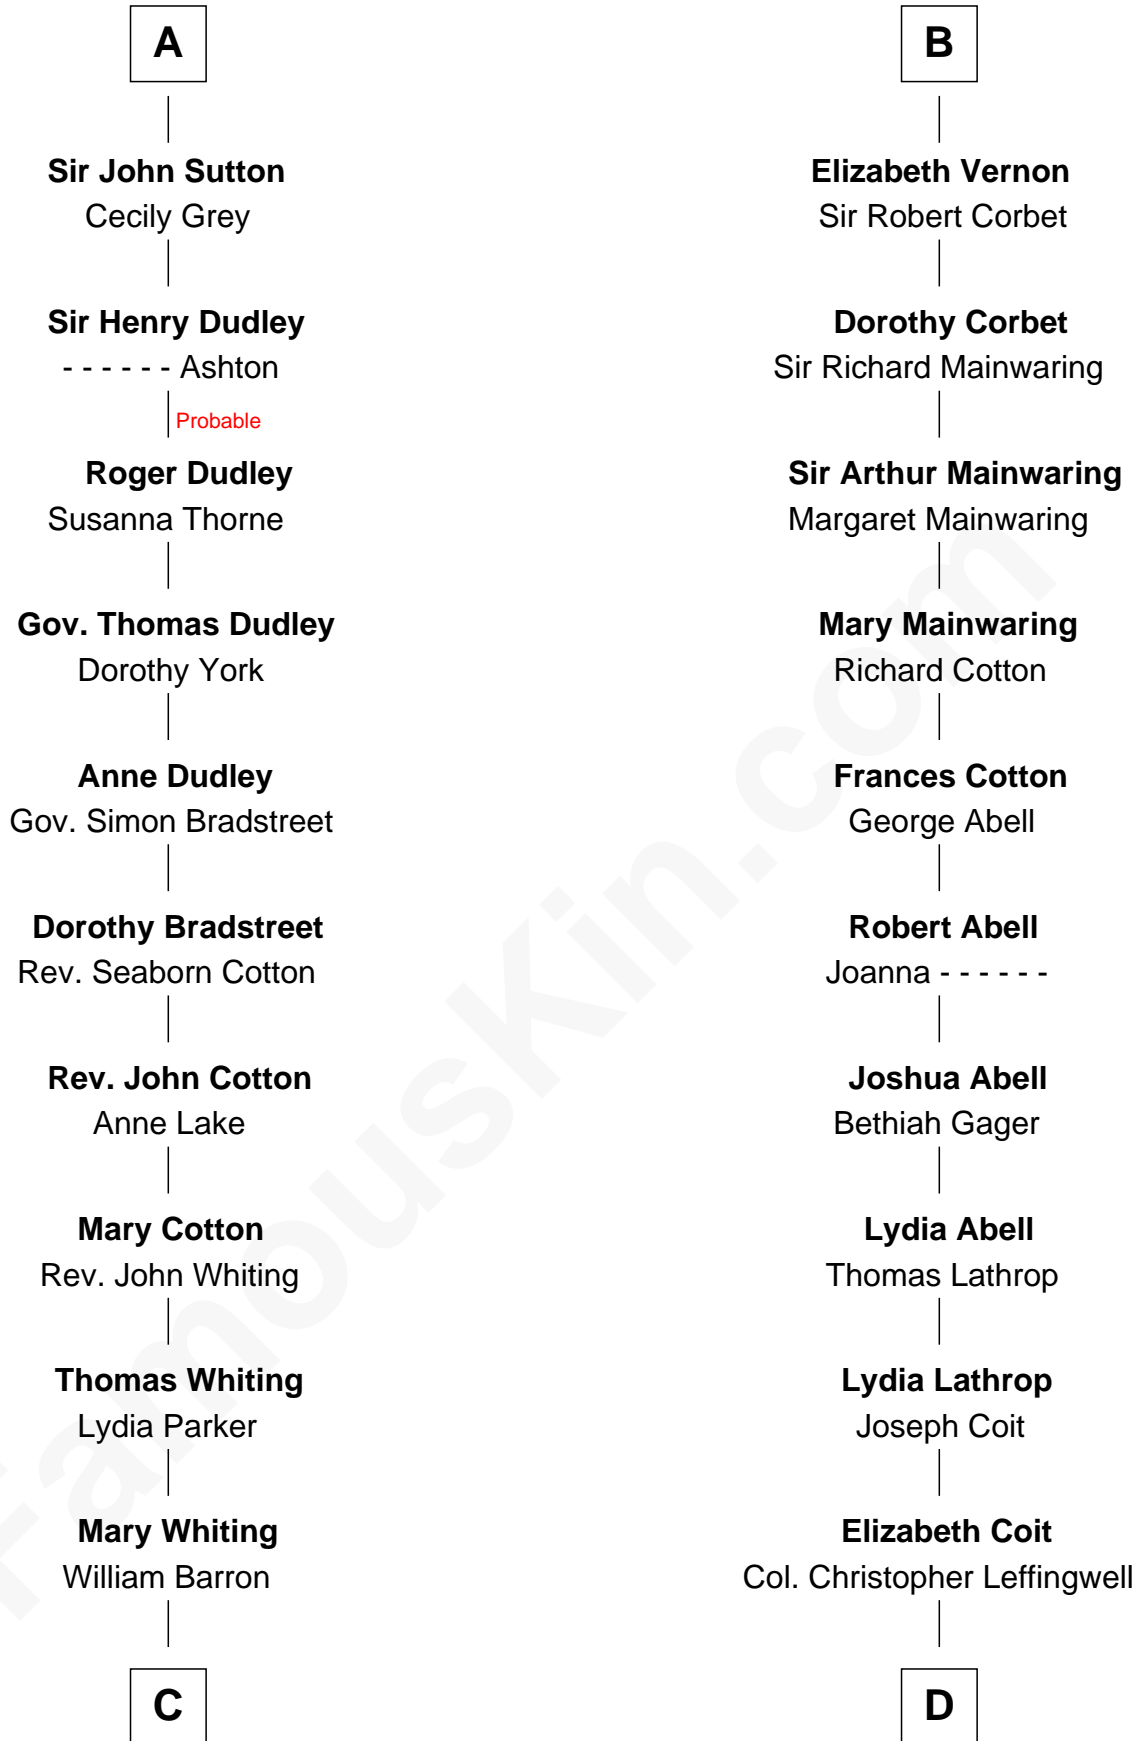

FamousKin.com Relationship Chart of

James Sherman

27th U.S. Vice-President

20th cousin 1 time removed of

John Foster Dulles

52nd U.S. Secretary of State

C

Mary Augusta Barron
Stalham Williams

Frances Lucretia Williams
Richard Winslow Sherman

Mary Frances Sherman
Richard Updike Sherman

James Sherman
27th U.S. Vice-President

D

Joanna Leffingwell
Charles Lathrop

Harriet Wadsworth Lathrop
Rev. Miron Winslow