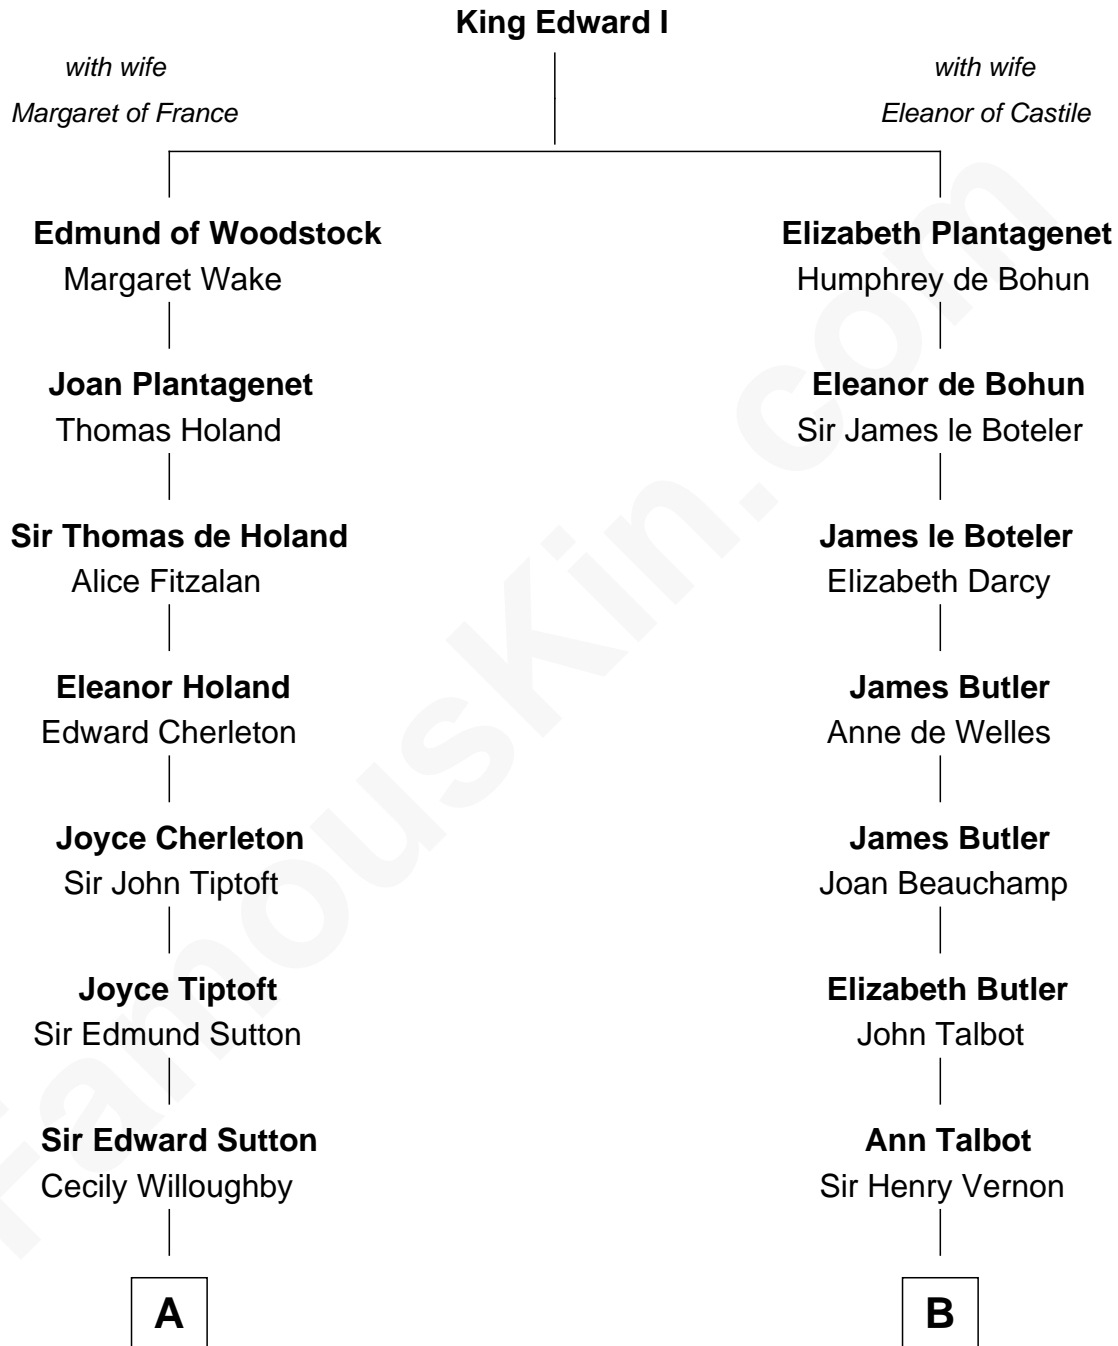

FamousKin.com Relationship Chart of

James Sherman

27th U.S. Vice-President

20th cousin 1 time removed of

John Foster Dulles

52nd U.S. Secretary of State

C

Mary Augusta Barron
Stalham Williams

Frances Lucretia Williams
Richard Winslow Sherman

Mary Frances Sherman
Richard Updike Sherman

James Sherman
27th U.S. Vice-President

D

Joanna Leffingwell
Charles Lathrop

Harriet Wadsworth Lathrop
Rev. Miron Winslow