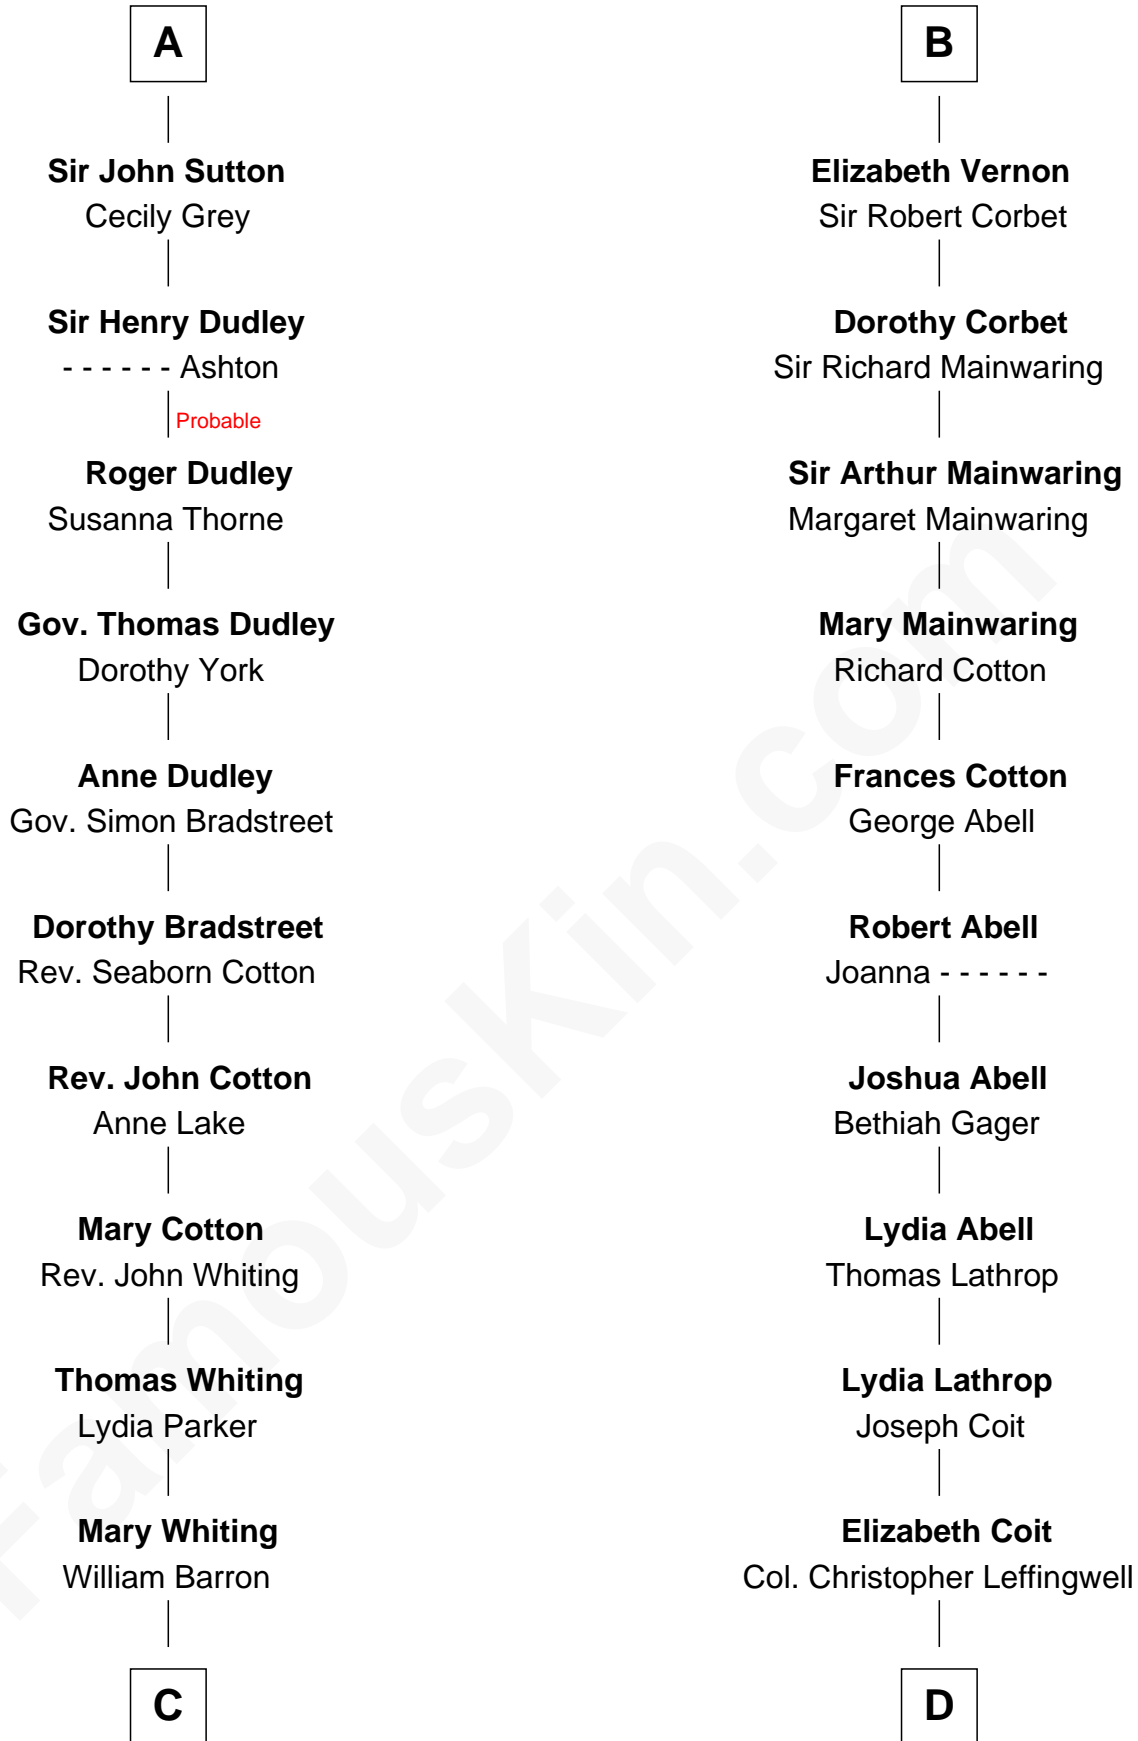

# FamousKin.com Relationship Chart of

**James Sherman**

*27th U.S. Vice-President*

20th cousin 1 time removed of

**John Foster Dulles**

*52nd U.S. Secretary of State*

**C**

**Mary Augusta Barron**  
Stalham Williams

**Frances Lucretia Williams**  
Richard Winslow Sherman

**Mary Frances Sherman**  
Richard Updike Sherman

**James Sherman**  
*27th U.S. Vice-President*

**D**

**Joanna Leffingwell**  
Charles Lathrop

**Harriet Wadsworth Lathrop**  
Rev. Miron Winslow

**Harriet Lathrop Winslow**  
Rev. John Welsh Dulles

**Allen Macy Dulles**  
Edith Foster

**John Foster Dulles**  
*52nd U.S. Secretary of State*