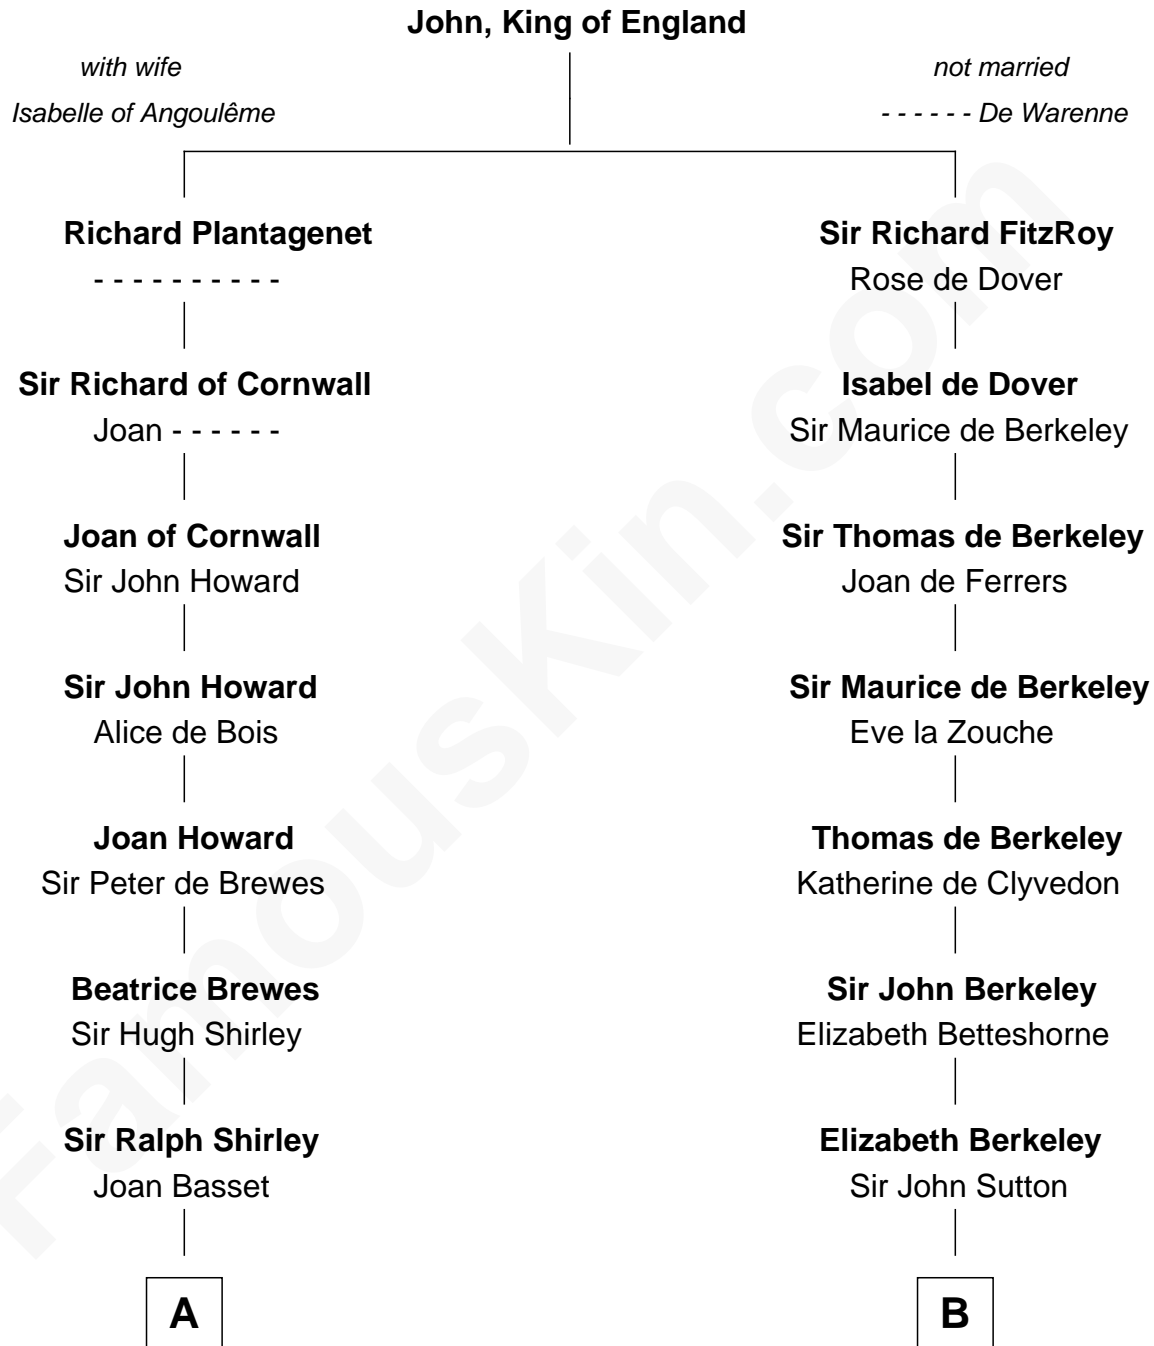

FamousKin.com Relationship Chart of

James Sherman

27th U.S. Vice-President

20th cousin 1 time removed of

John Foster Dulles

52nd U.S. Secretary of State

C

Jahaziel Sherman

Nancy Winslow

Richard Winslow Sherman

Frances Lucretia Williams

Mary Frances Sherman

Richard Updike Sherman

James Sherman

27th U.S. Vice-President

D