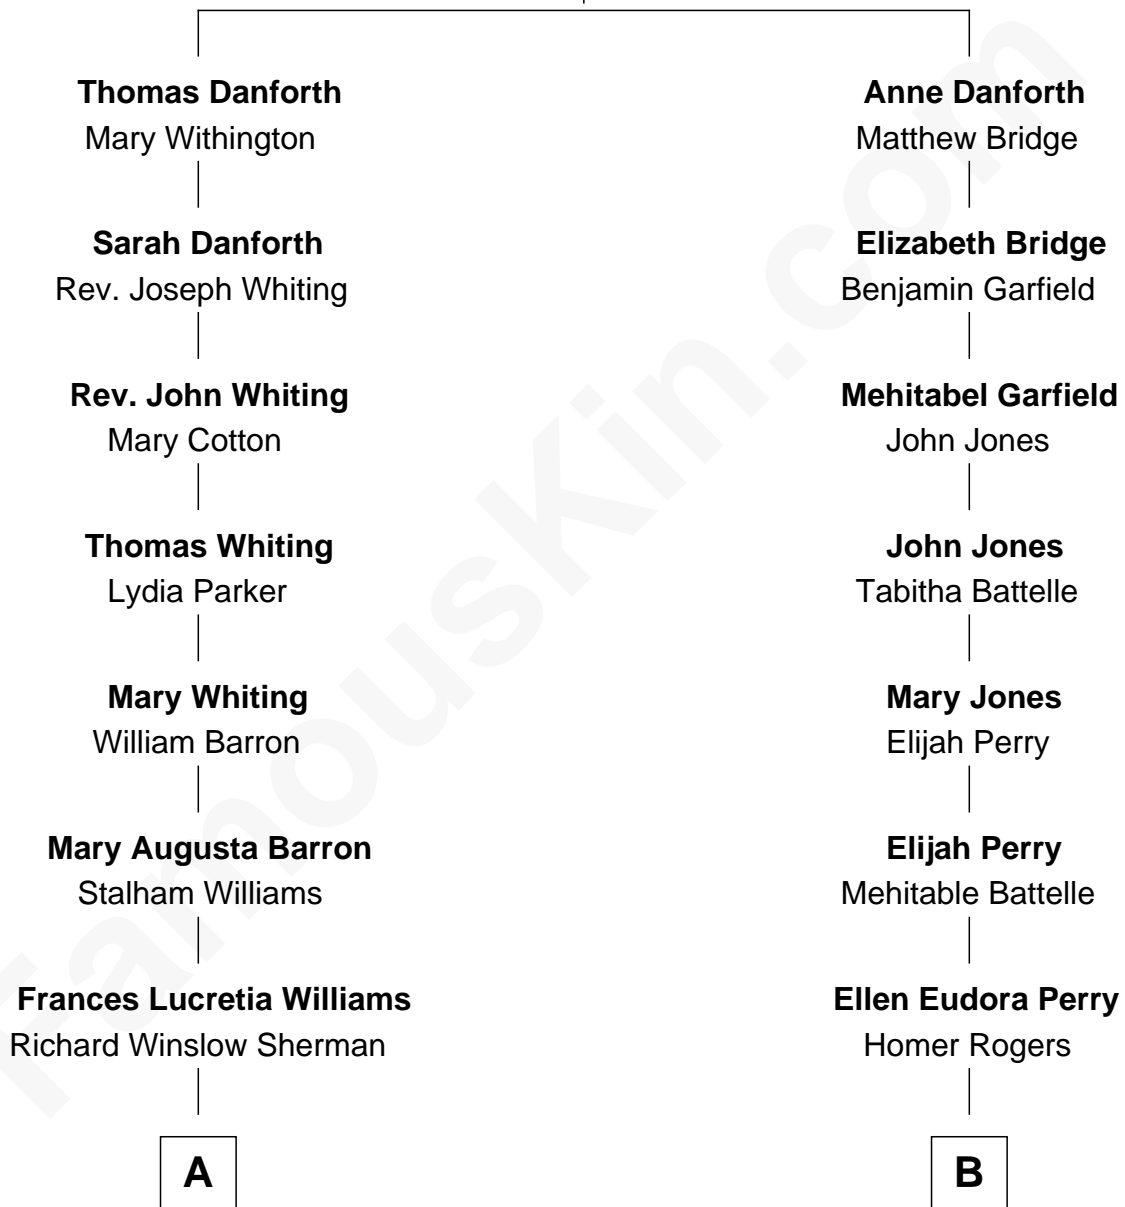

FamousKin.com Relationship Chart of

James Sherman

27th U.S. Vice-President

8th cousin 2 times removed of

Seth MacFarlane

Actor, Animator, Writer and Producer

Nicholas Danforth

Elizabeth Barber

A

Mary Frances Sherman
Richard Updike Sherman

James Sherman
27th U.S. Vice-President

B

Louis Rogers
Edith Emma Allen

Berta Rogers
Arthur W. Sager

Ann Perry Sager
Ronald Milton MacFarlane

Seth MacFarlane
Actor, Animator, Writer and Producer