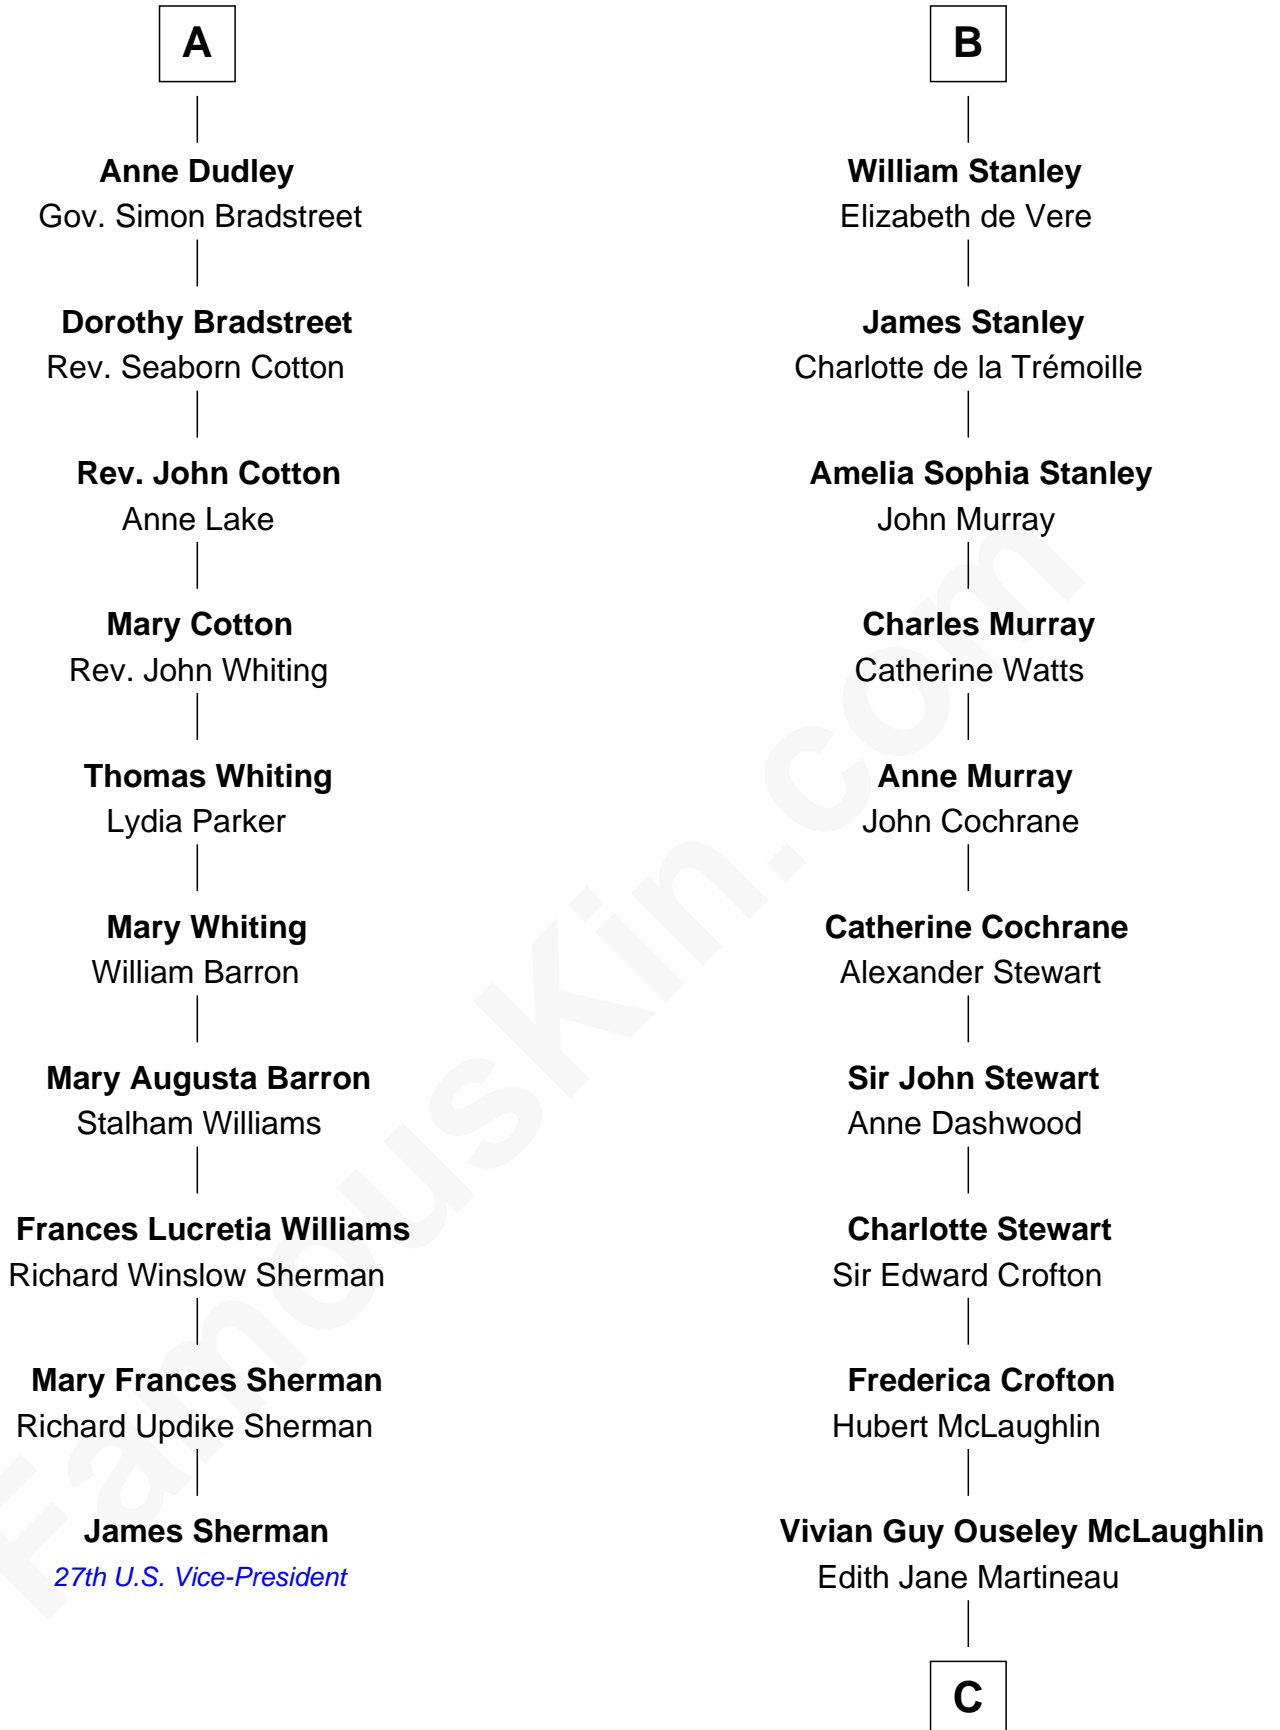

# FamousKin.com Relationship Chart of

**James Sherman**

*27th U.S. Vice-President*

16th cousin 3 times removed of

**Guy Ritchie**

*British Filmmaker*

C

**Doris Margaretta McLaughlin**

Stuart John Ritchie

**John Vivian Ritchie**

Amber Mary Parkinson

**Guy Ritchie**

*British Filmmaker*

FamousKin.com