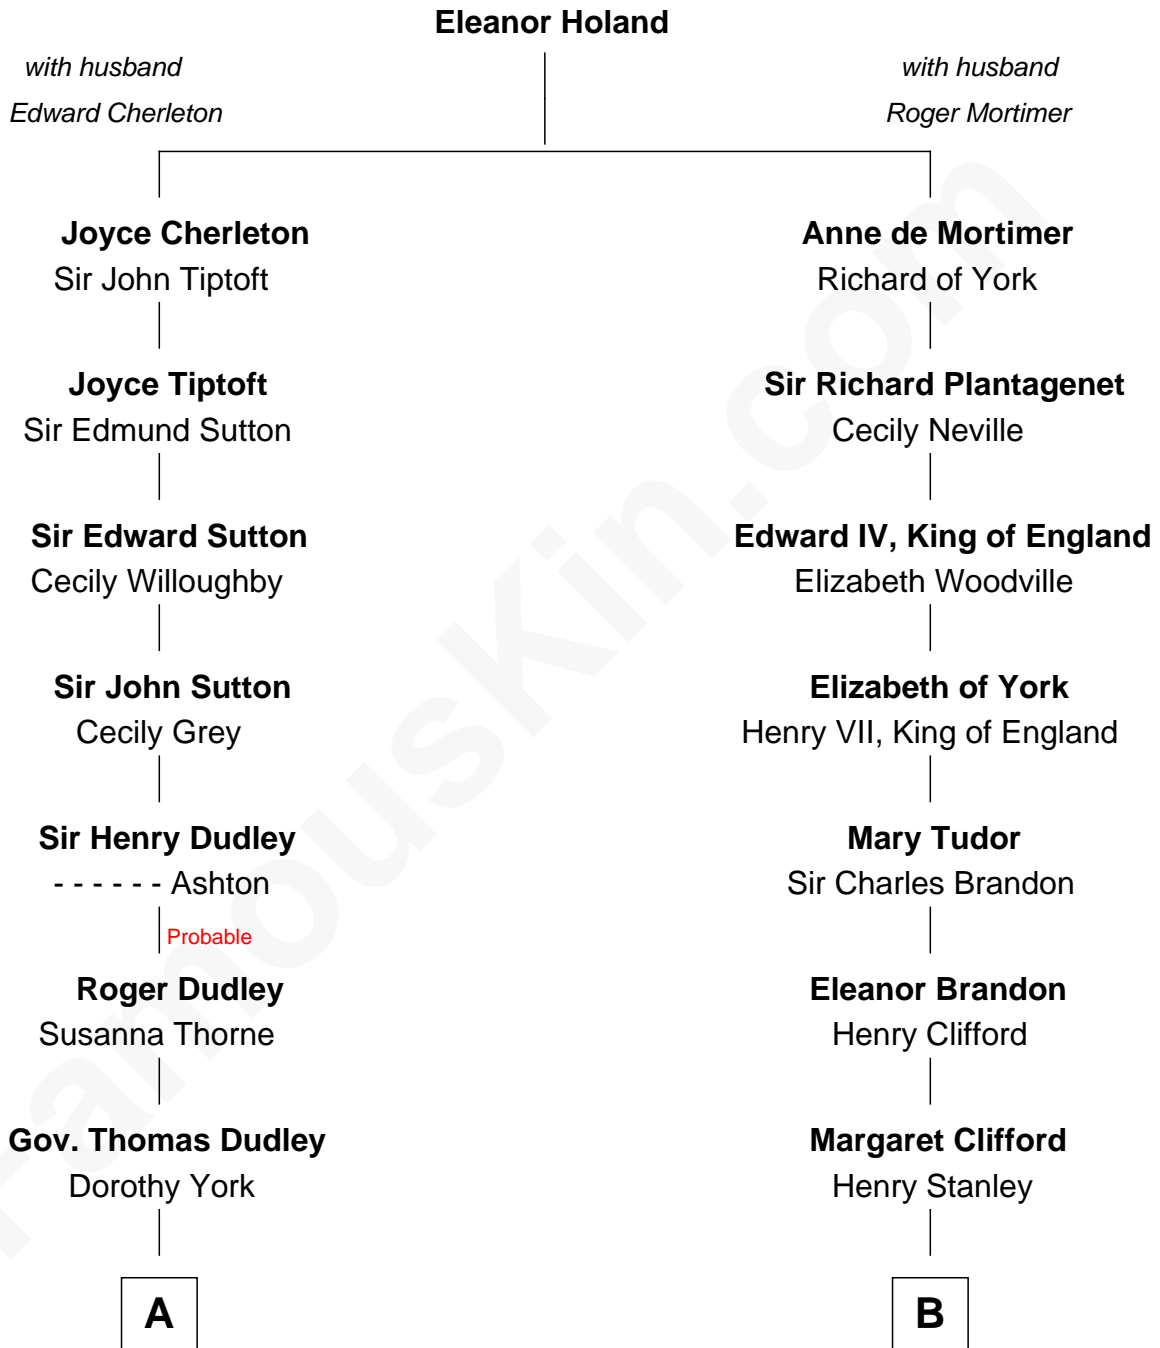

# FamousKin.com Relationship Chart of

**James Sherman**

*27th U.S. Vice-President*

16th cousin 3 times removed of

**Guy Ritchie**

*British Filmmaker*

C

**Doris Margaretta McLaughlin**

Stuart John Ritchie

**John Vivian Ritchie**

Amber Mary Parkinson

**Guy Ritchie**

*British Filmmaker*

FamousKin.com