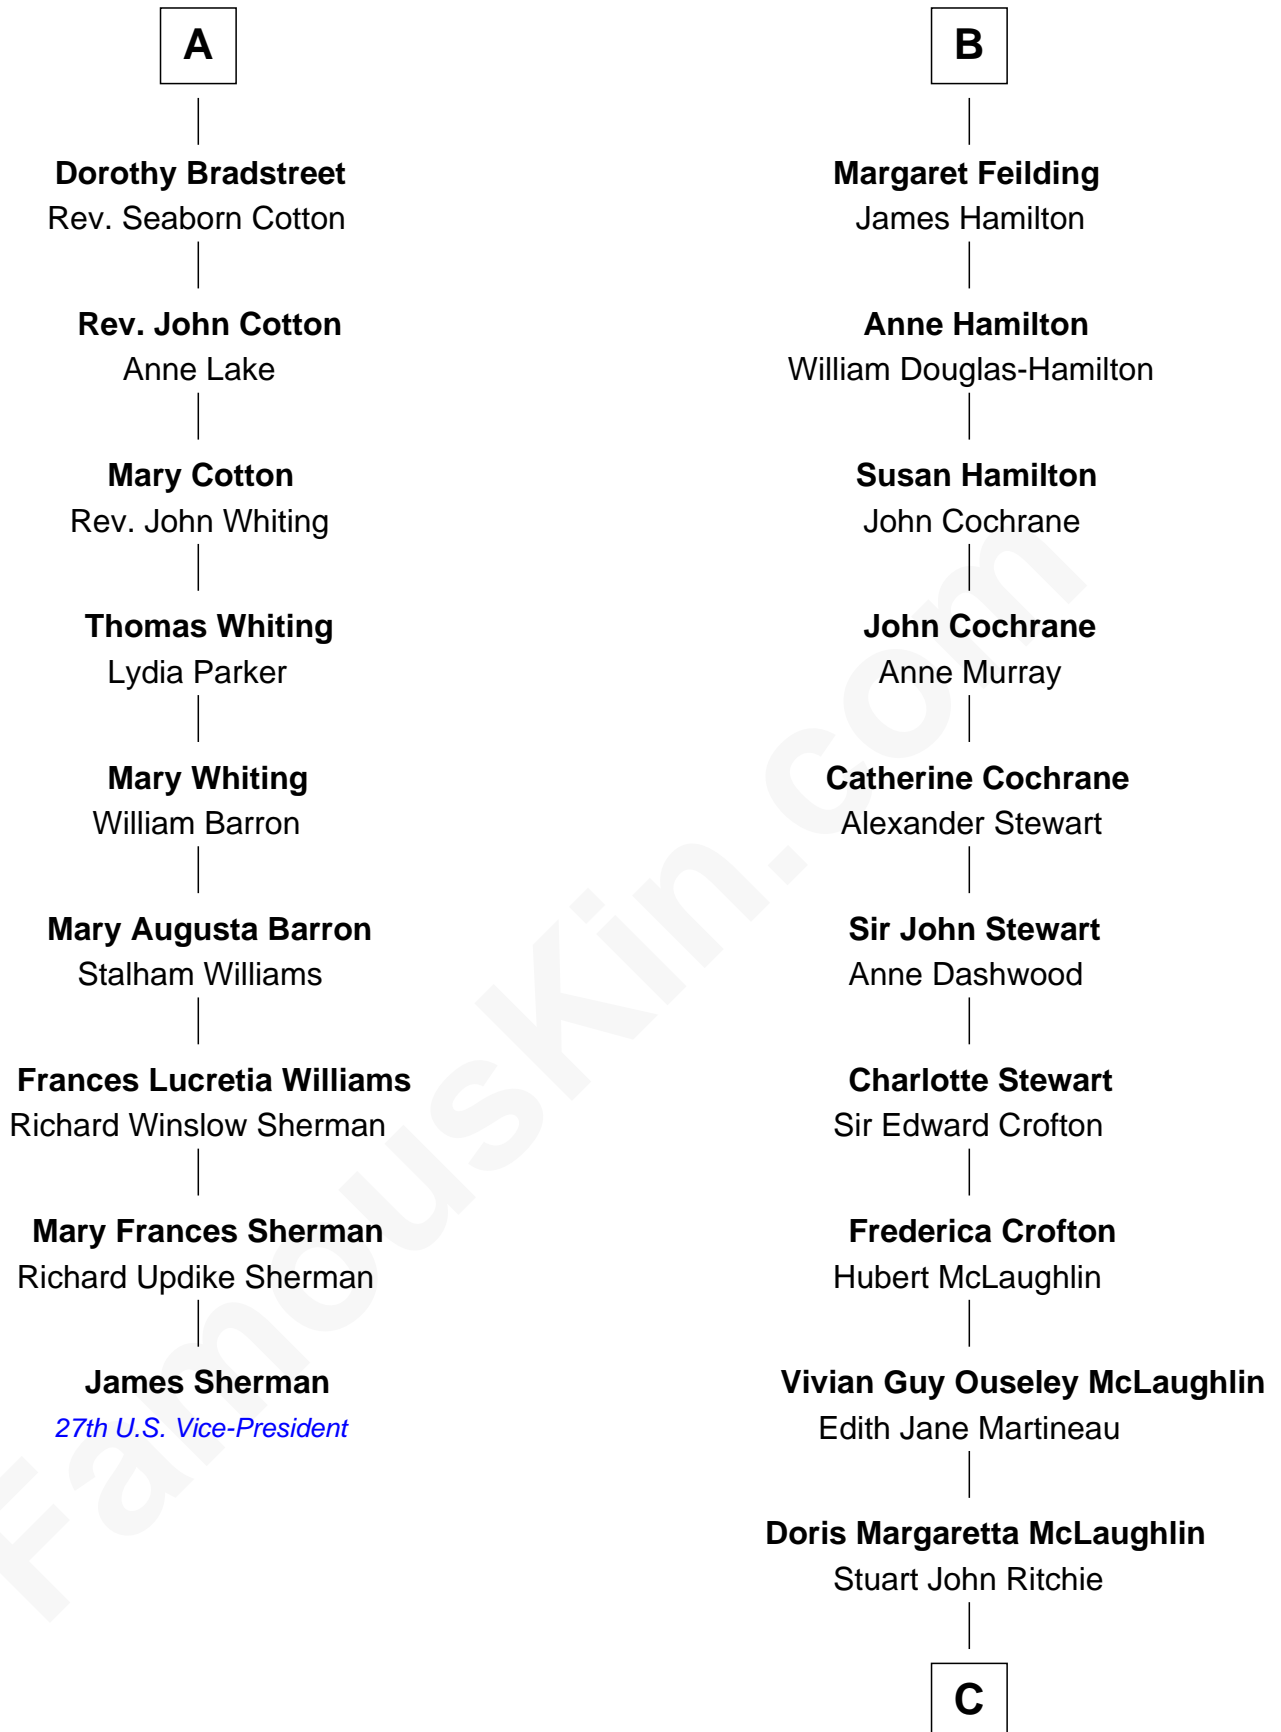

# FamousKin.com Relationship Chart of

**James Sherman**

*27th U.S. Vice-President*

15th cousin 3 times removed of

**Guy Ritchie**

*British Filmmaker*

**Sir Richard Neville**

Alice Montagu

**C**

**John Vivian Ritchie**  
Amber Mary Parkinson

**Guy Ritchie**  
*British Filmmaker*

FamousKin.com