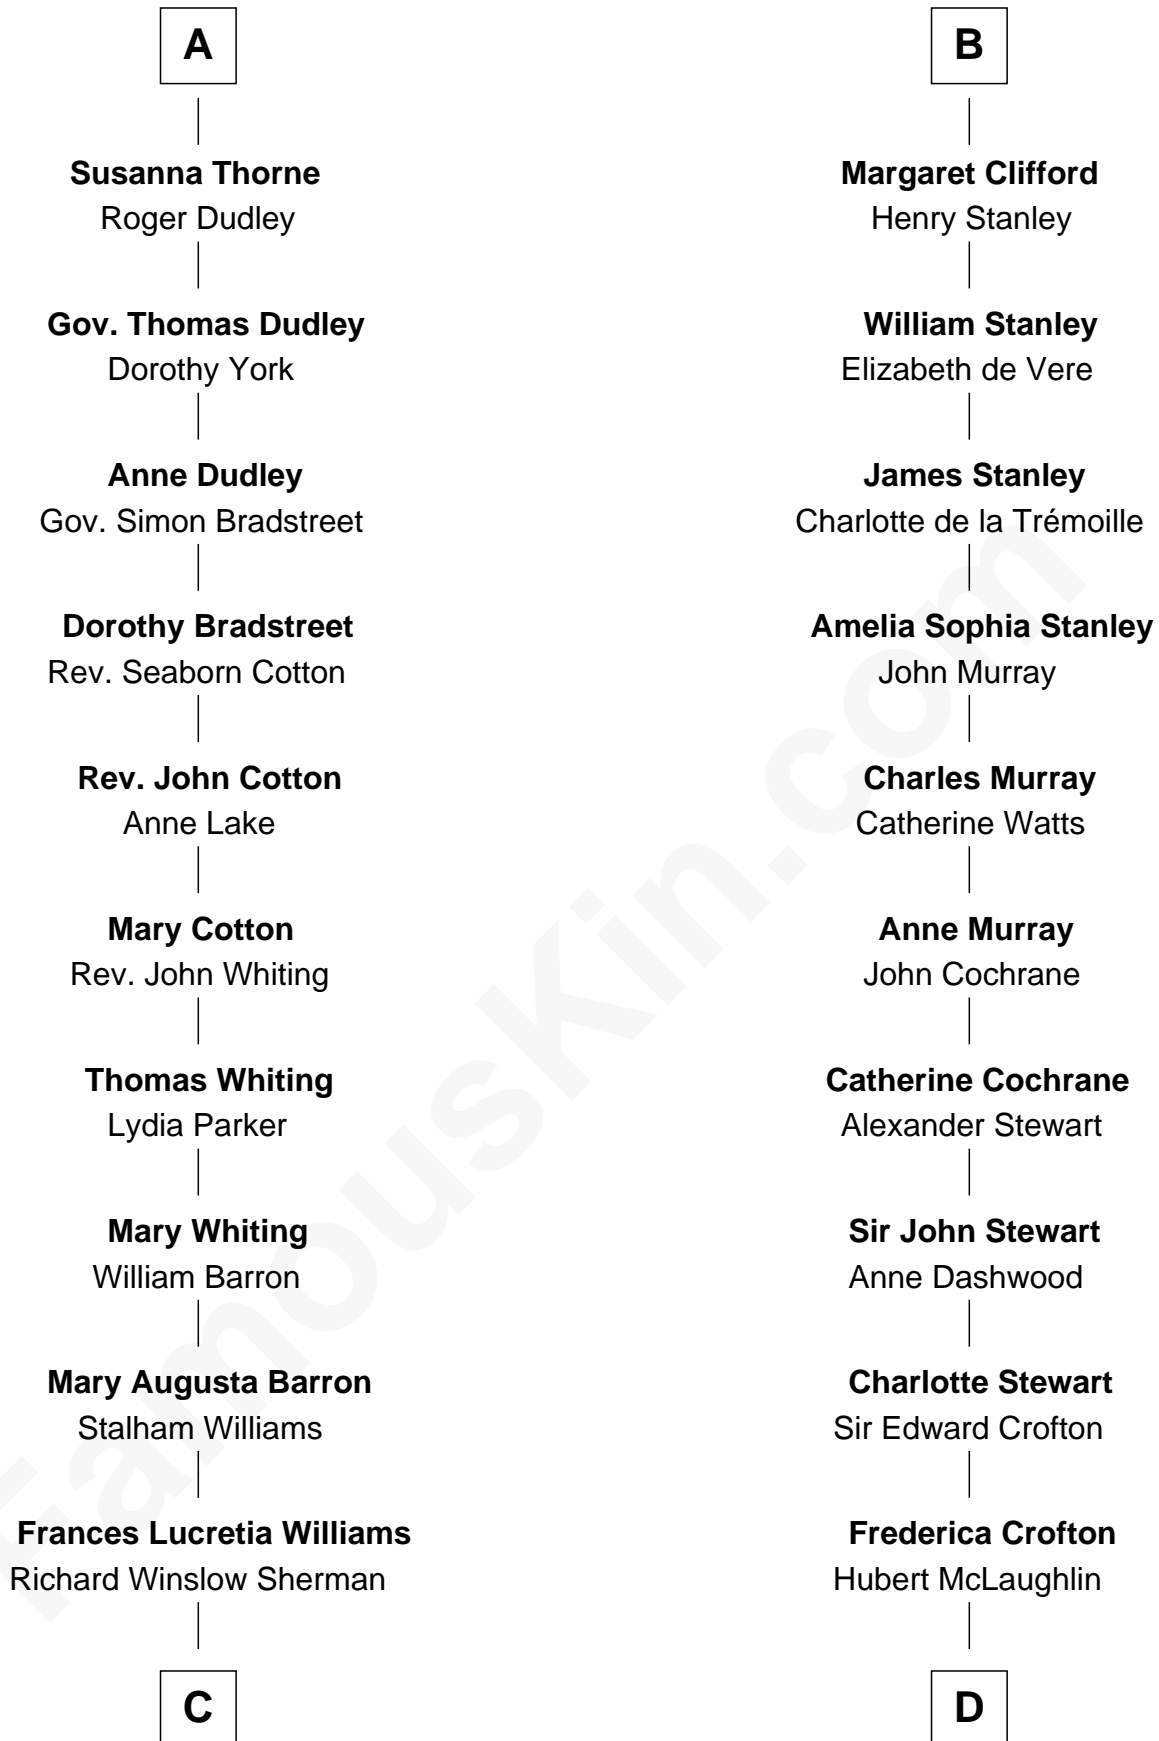

# FamousKin.com Relationship Chart of

**James Sherman**

*27th U.S. Vice-President*

18th cousin 2 times removed of

**Guy Ritchie**

*British Filmmaker*

**Sir John Grey**

*Avice Marmion*

**C**

**Mary Frances Sherman**  
Richard Updike Sherman

**James Sherman**  
*27th U.S. Vice-President*

**D**

**Vivian Guy Ouseley McLaughlin**  
Edith Jane Martineau

**Doris Margaretta McLaughlin**  
Stuart John Ritchie

**John Vivian Ritchie**  
Amber Mary Parkinson

**Guy Ritchie**  
*British Filmmaker*

FamousKin.com