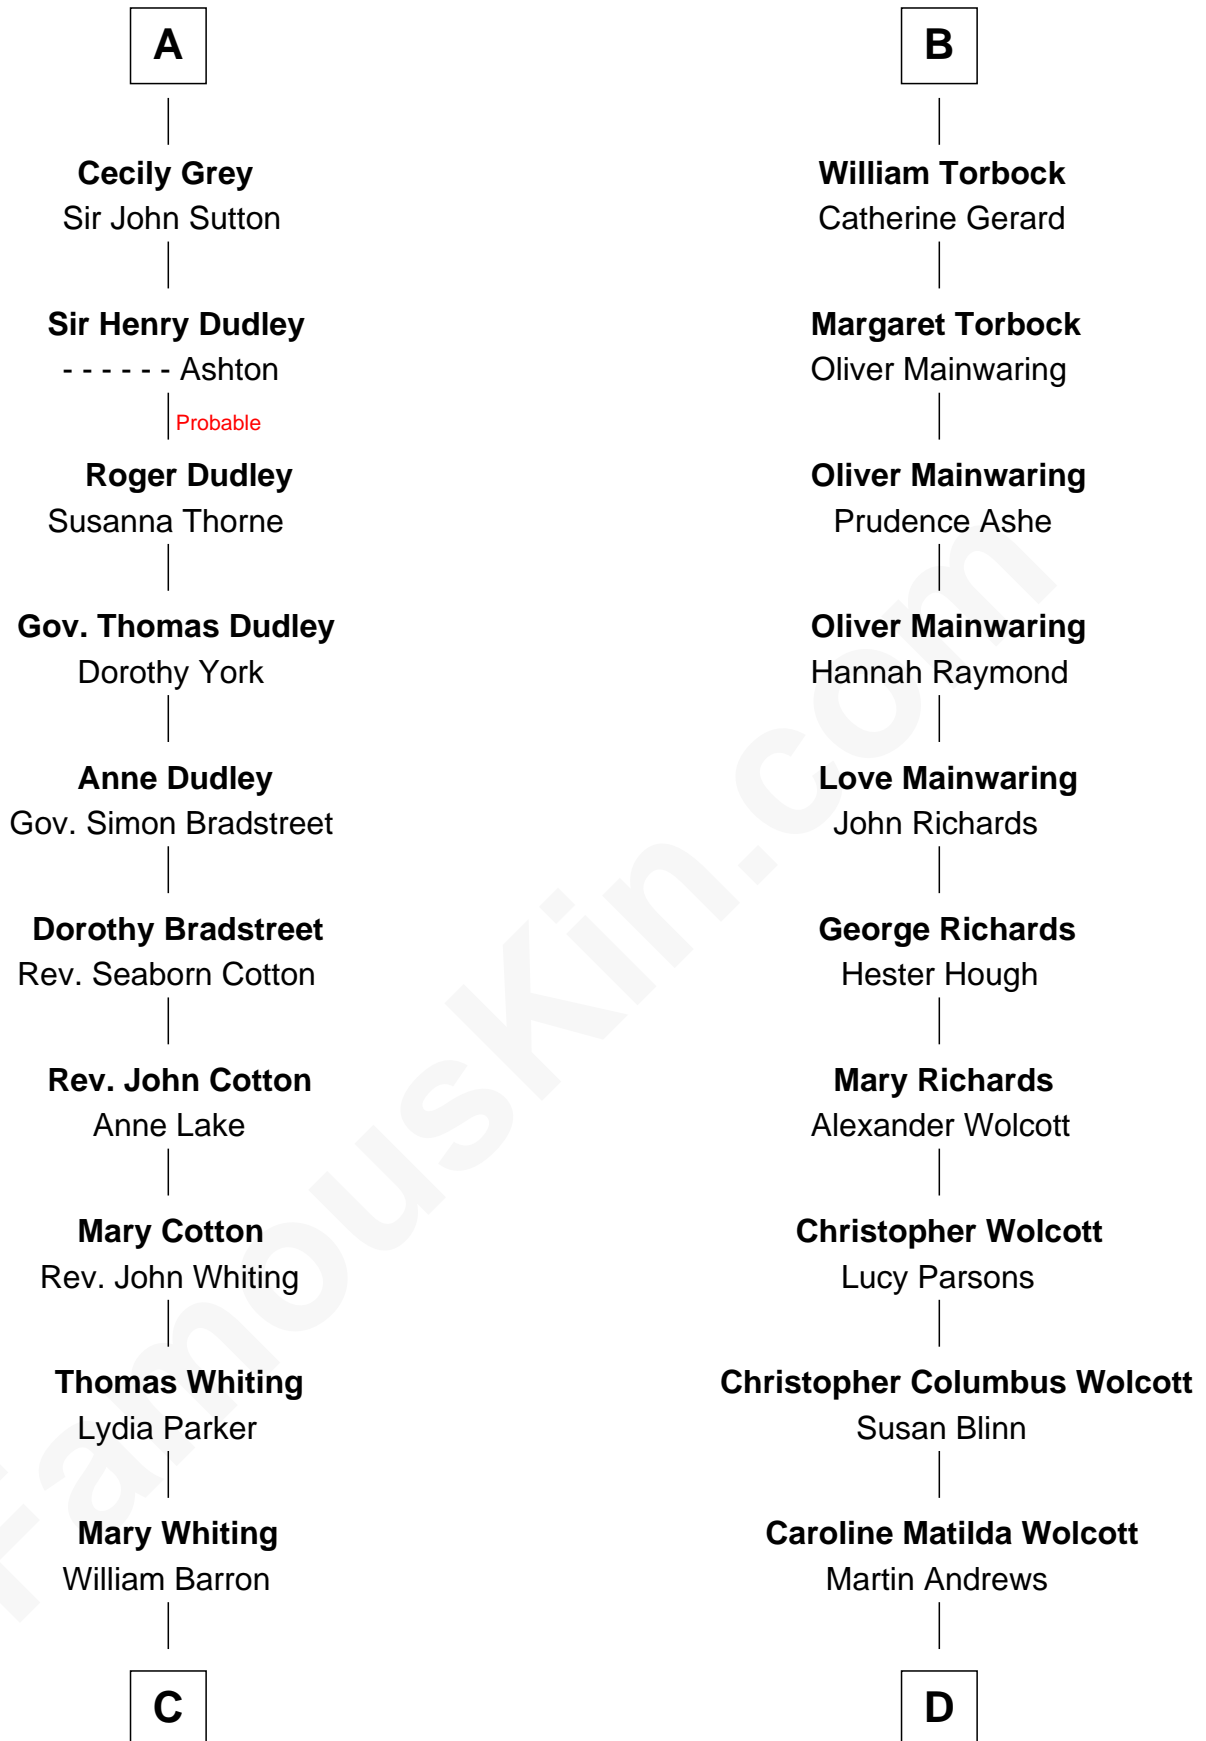

FamousKin.com Relationship Chart of

James Sherman

27th U.S. Vice-President

18th cousin 2 times removed of

Buckminster Fuller

Author, Architect, and Inventor

Bartholomew de Badlesmere

Margaret de Clare

Elizabeth Weever

Margery Stanley

Sir William Torbock

Thomas Torbock

Elizabeth Moore

B

C

Mary Augusta Barron
Stalham Williams

Frances Lucretia Williams
Richard Winslow Sherman

Mary Frances Sherman
Richard Updike Sherman

James Sherman
27th U.S. Vice-President

D

Caroline Wolcott Andrews
Richard Buckminster Fuller

Buckminster Fuller
Author, Architect, and Inventor