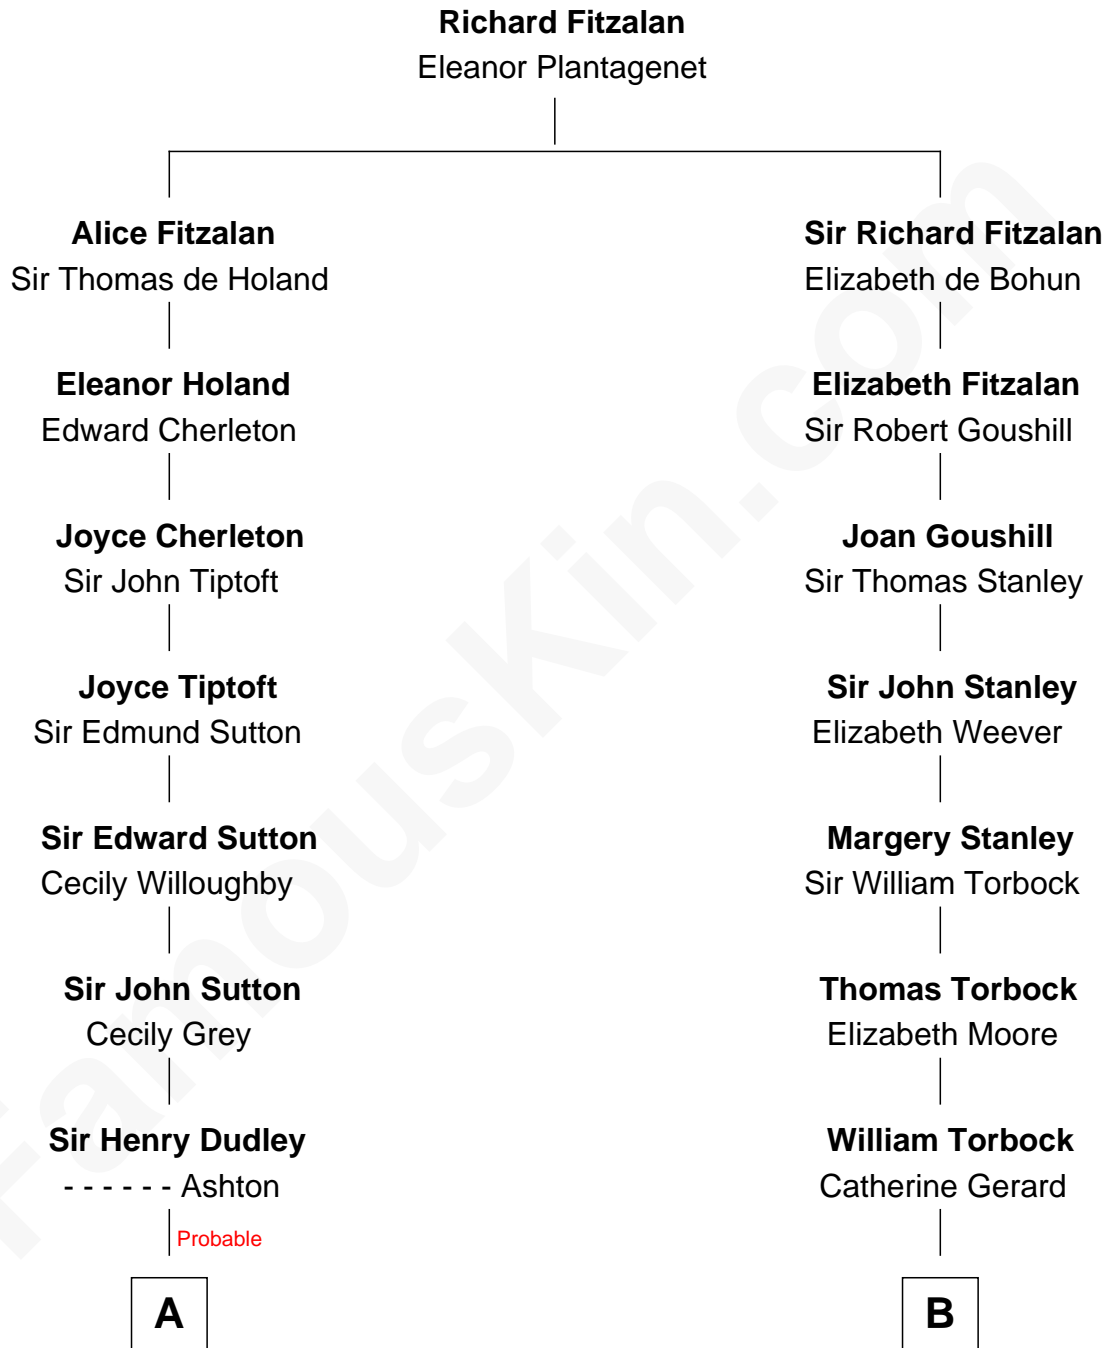

FamousKin.com Relationship Chart of

James Sherman

27th U.S. Vice-President

17th cousin 1 time removed of

Buckminster Fuller

Author, Architect, and Inventor

C

—
Mary Frances Sherman
Richard Updike Sherman

—
James Sherman
27th U.S. Vice-President

FamousKin.com