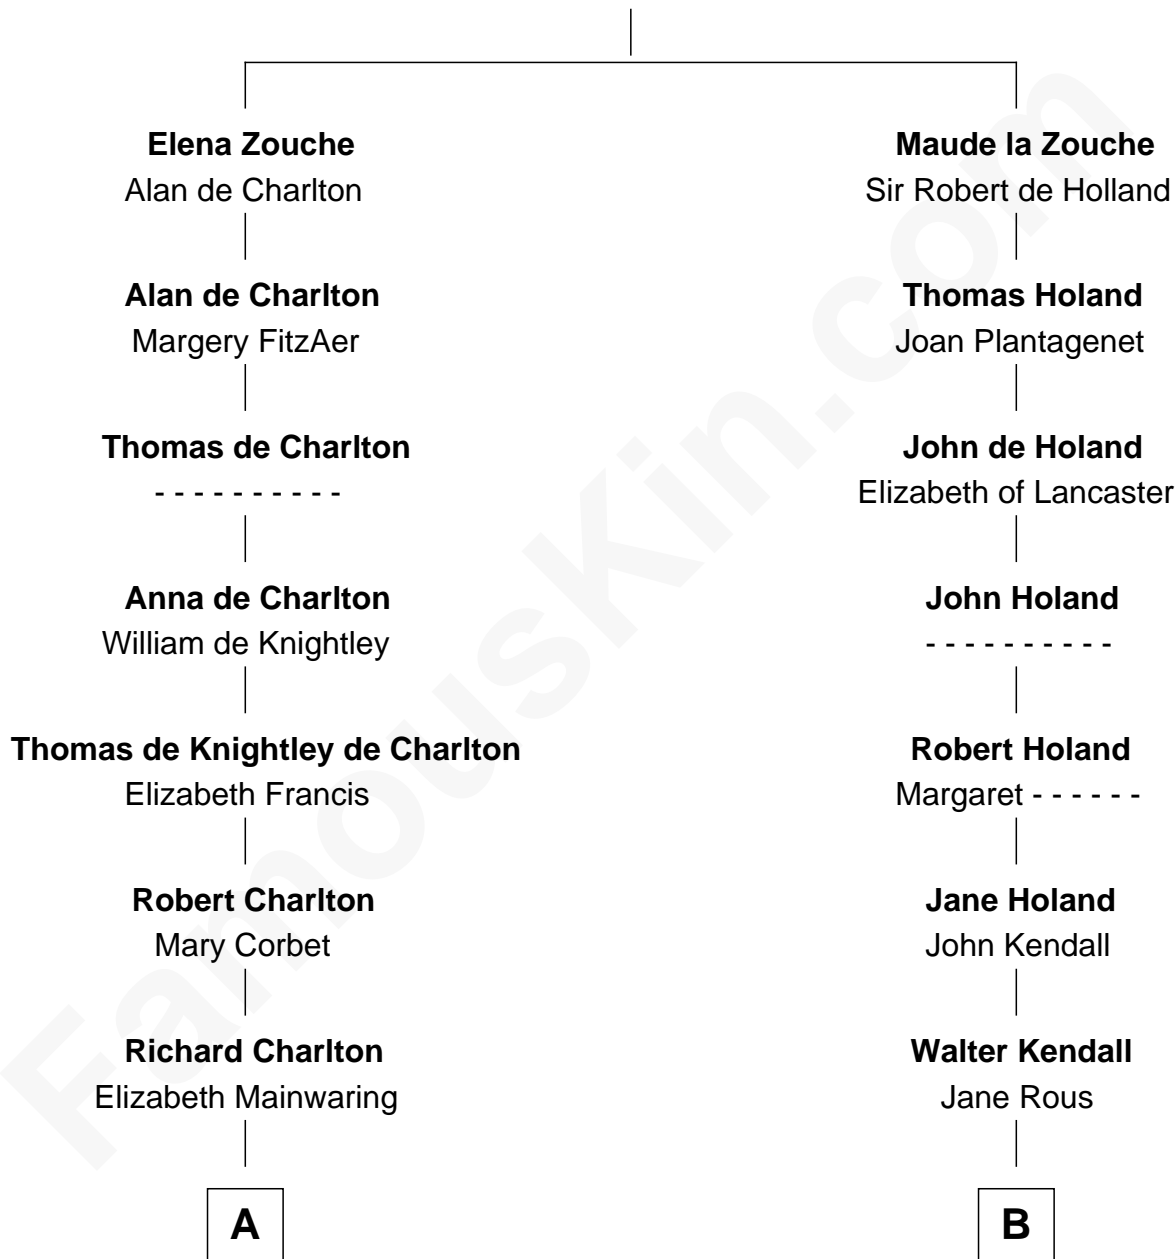

FamousKin.com Relationship Chart of

James Sherman

27th U.S. Vice-President

19th cousin of

Buckminster Fuller

Author, Architect, and Inventor

Sir Alan la Zouche

Eleanor de Segrave

C

Frances Lucretia Williams

Richard Winslow Sherman

Mary Frances Sherman

Richard Updike Sherman

James Sherman

27th U.S. Vice-President

D

Caroline Matilda Wolcott

Martin Andrews

Caroline Wolcott Andrews

Richard Buckminster Fuller

Buckminster Fuller

Author, Architect, and Inventor

FamousKin.com