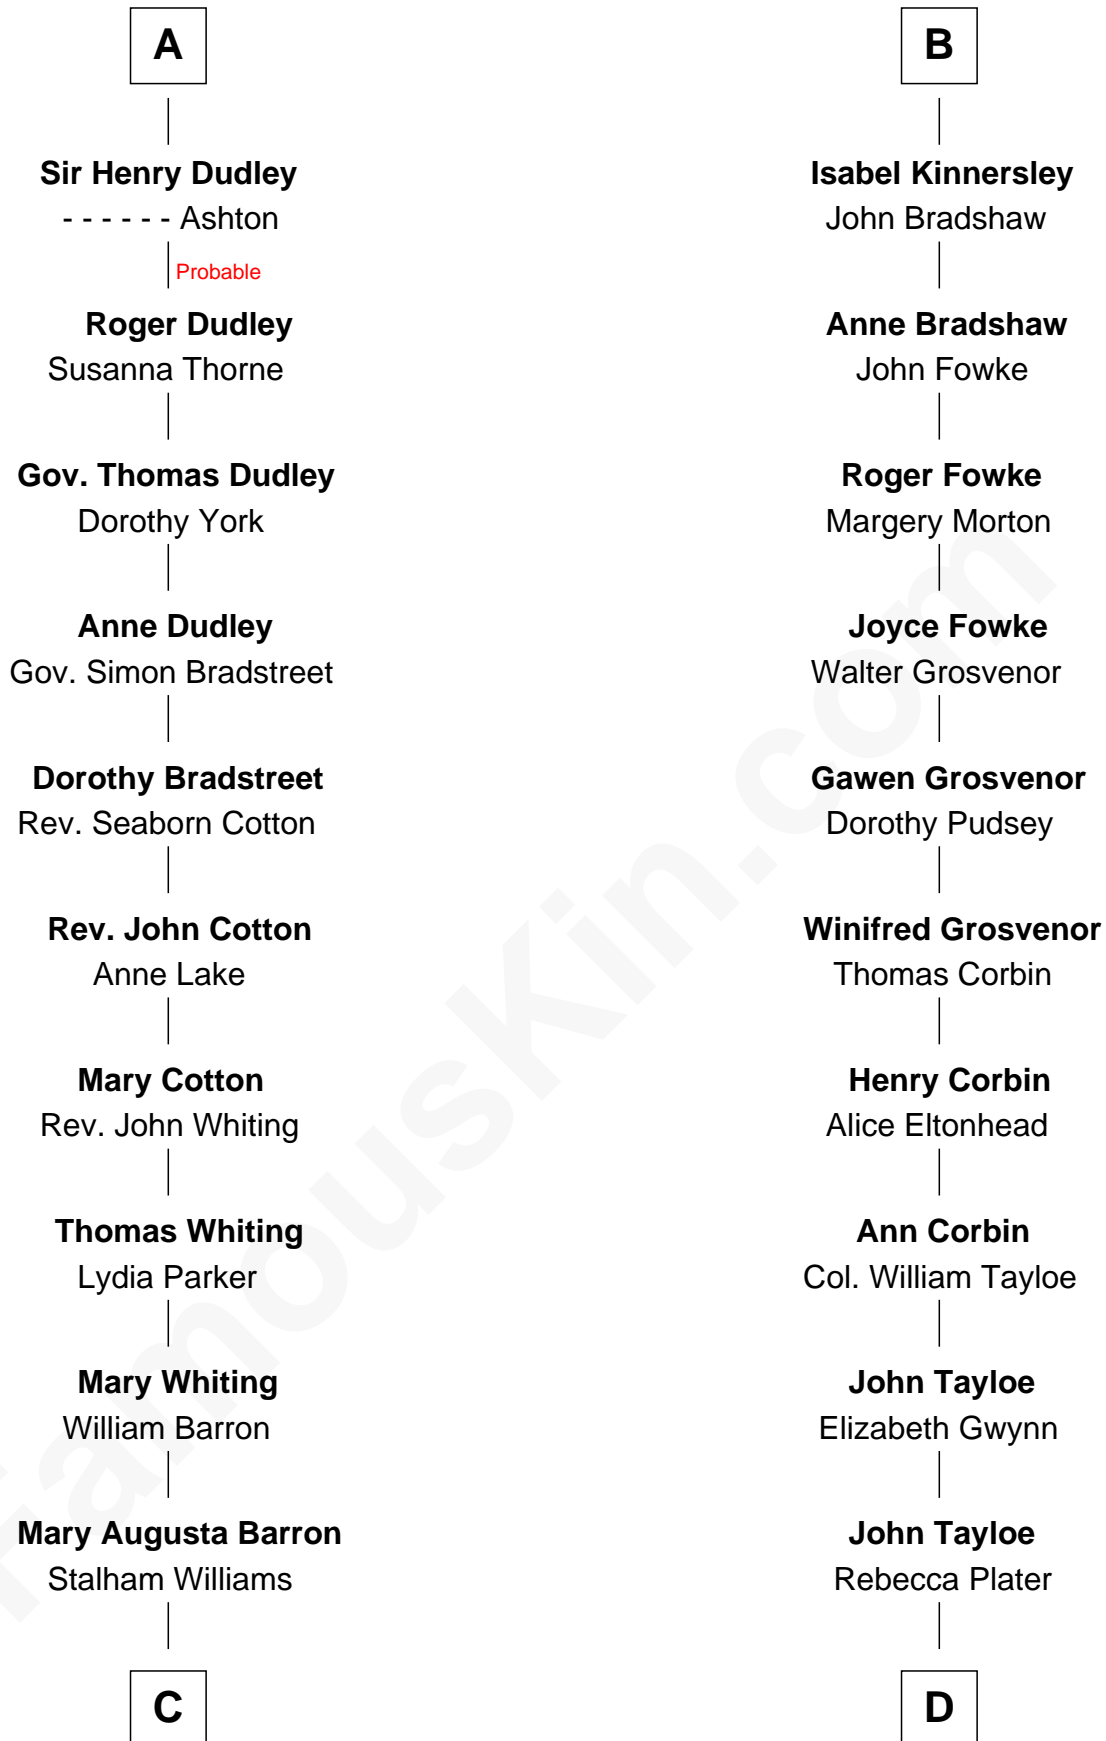

FamousKin.com Relationship Chart of

James Sherman

27th U.S. Vice-President

19th cousin 2 times removed of

Thomas Hunt Morgan

Nobel Prize Winner in Physiology or Medicine

Sir William de Ros
Margery de Badlesmere

Thomas de Ros
Beatrice de Stafford

Maud de Roos
John de Welles

Margaret de Ros
Sir Reynold Grey

Margery de Welles
Stephen le Scrope

Margaret Grey
Sir William Bonville

Maude le Scrope
Sir Baldwin Freville

William Bonville
Elizabeth Harington

Joyce Freville
Sir Roger Aston

William Bonville
Katherine Neville

Sir Robert Aston
Isabel Brereton

Cecily Bonville
Thomas Grey

John Aston
Elizabeth Delves

Cecily Grey
Sir John Sutton

Margaret Aston
John Kinnersley

A

B

C

Frances Lucretia Williams

Richard Winslow Sherman

Mary Frances Sherman

Richard Updike Sherman

James Sherman