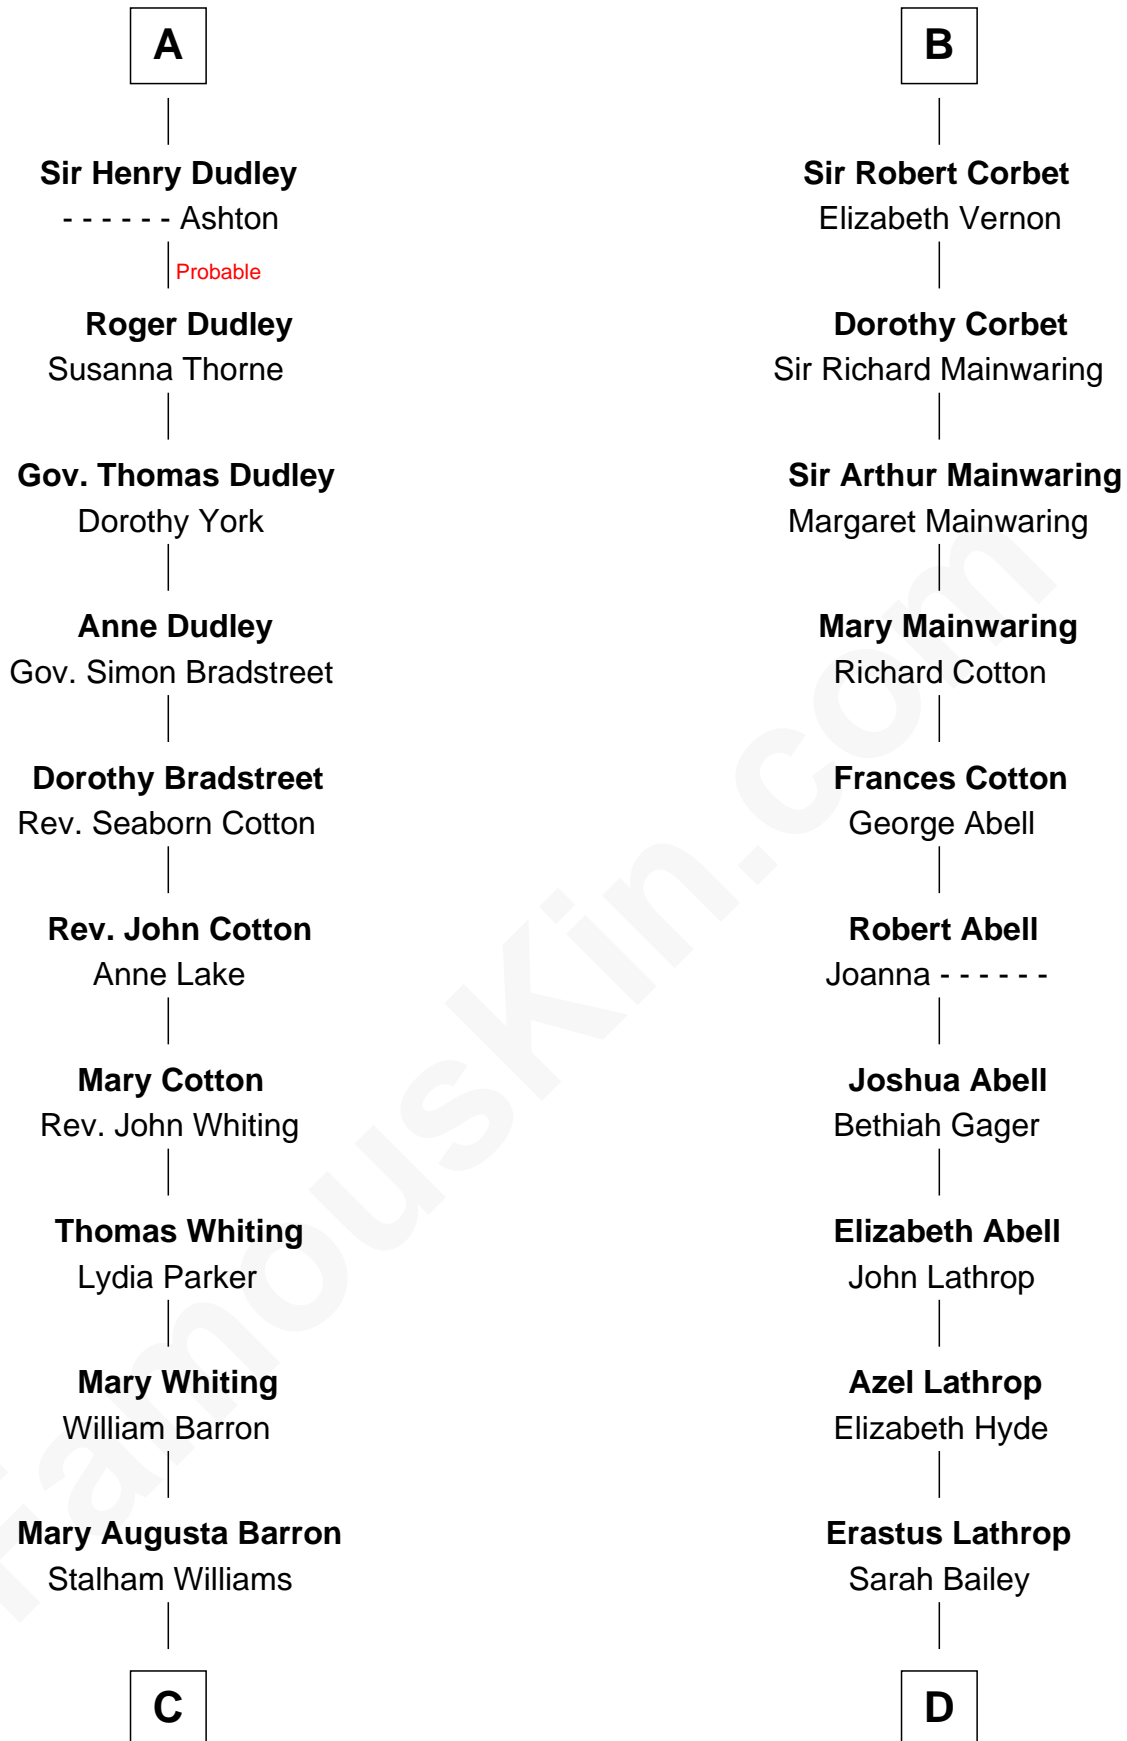

FamousKin.com Relationship Chart of

James Sherman

27th U.S. Vice-President

19th cousin of

Marjorie Post

Founder of General Foods

C

Frances Lucretia Williams

Richard Winslow Sherman

Mary Frances Sherman

Richard Updike Sherman

James Sherman

27th U.S. Vice-President

D

Caroline Cushman Lathrop

Charles Rollin Post