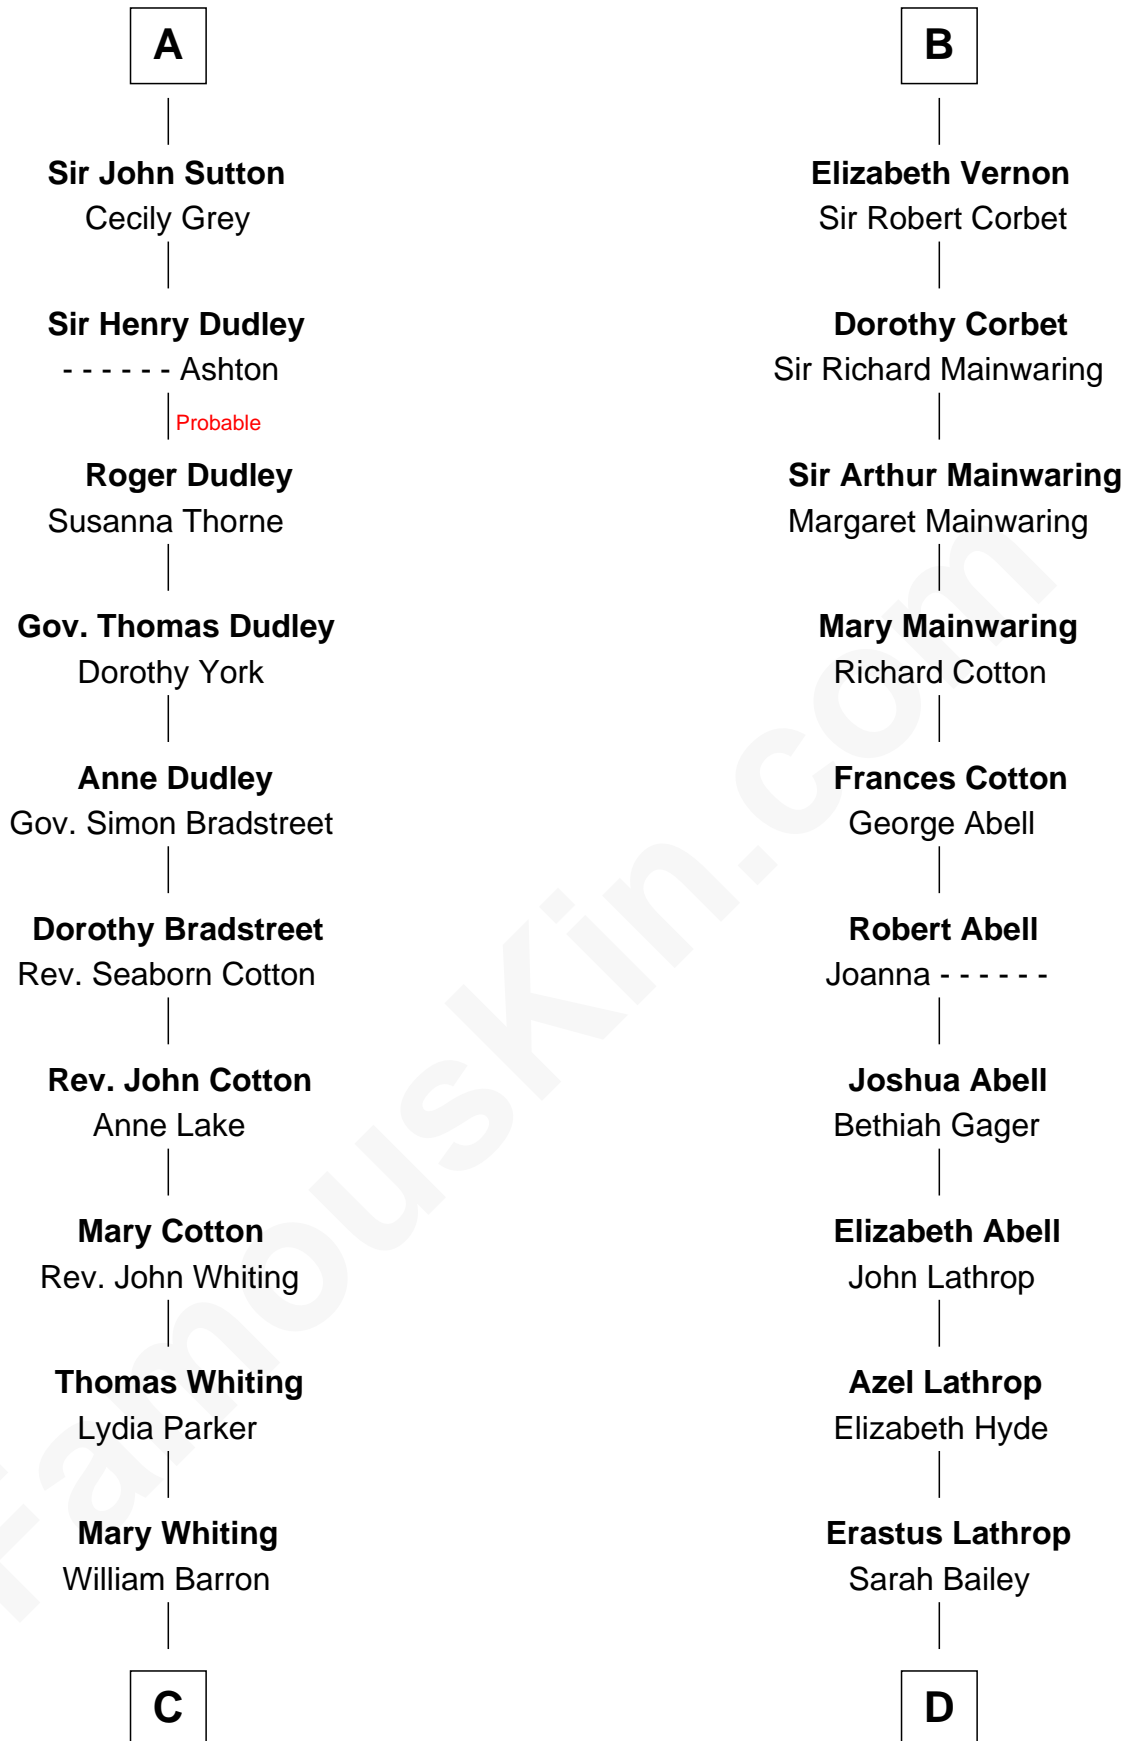

FamousKin.com Relationship Chart of

James Sherman

27th U.S. Vice-President

19th cousin 1 time removed of

Marjorie Post

Founder of General Foods

C

Mary Augusta Barron
Stalham Williams

Frances Lucretia Williams
Richard Winslow Sherman

Mary Frances Sherman
Richard Updike Sherman

James Sherman
27th U.S. Vice-President

D

Caroline Cushman Lathrop
Charles Rollin Post

Charles William Post
Elle Letitia Merriweather