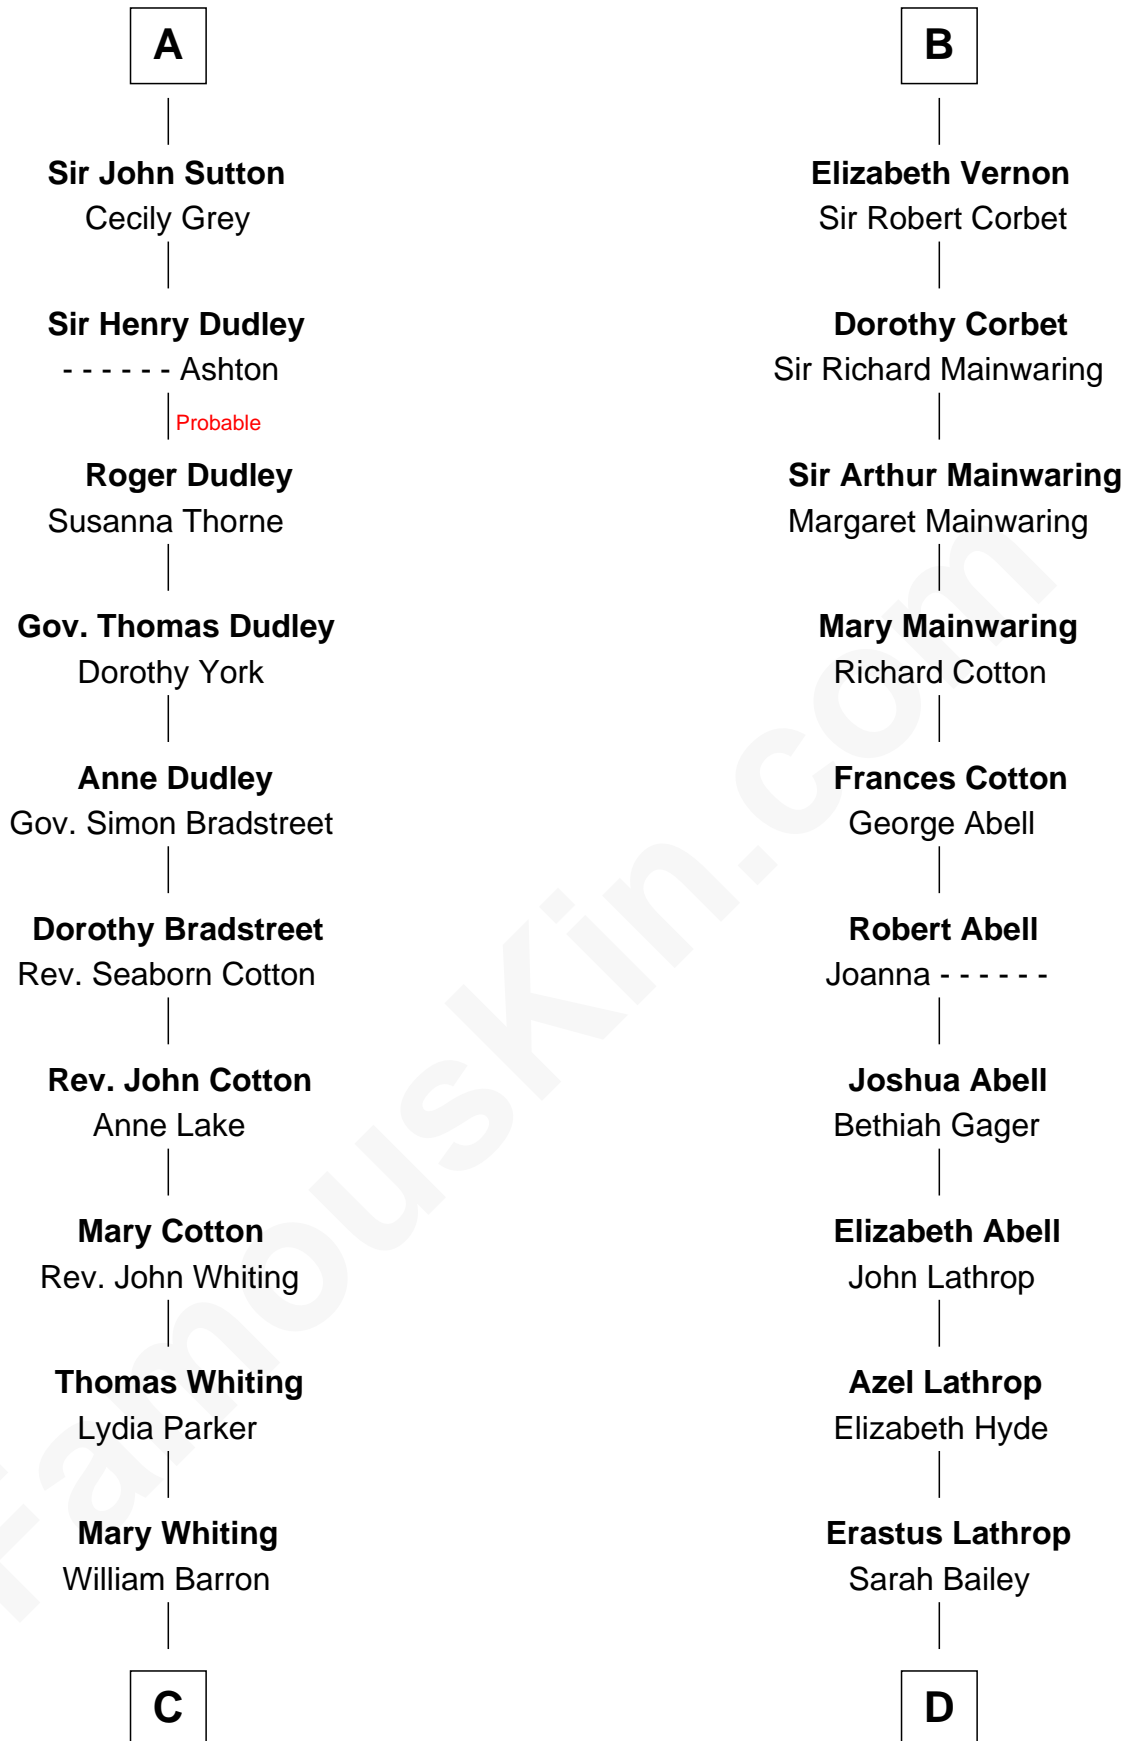

# FamousKin.com Relationship Chart of

**James Sherman**

*27th U.S. Vice-President*

19th cousin 1 time removed of

**Marjorie Post**

*Founder of General Foods*

**C**

**Mary Augusta Barron**  
Stalham Williams

**Frances Lucretia Williams**  
Richard Winslow Sherman

**Mary Frances Sherman**  
Richard Updike Sherman

**James Sherman**  
*27th U.S. Vice-President*

**D**

**Caroline Cushman Lathrop**  
Charles Rollin Post