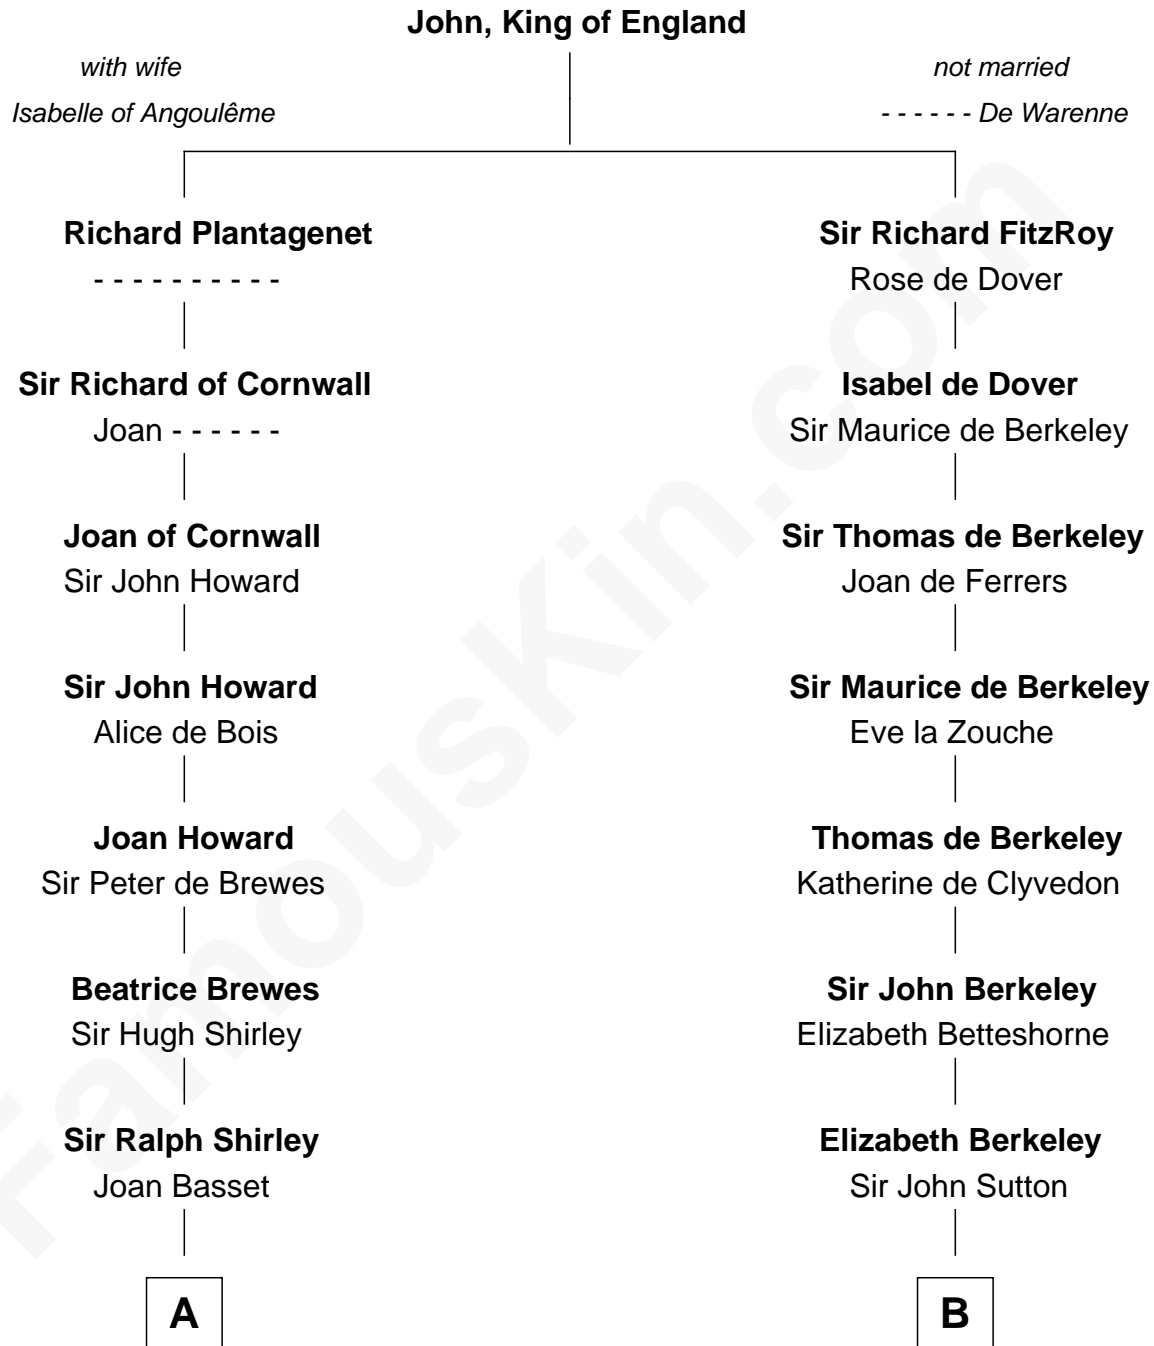

# FamousKin.com Relationship Chart of

**James Sherman**

*27th U.S. Vice-President*

19th cousin 1 time removed of

**Marjorie Post**

*Founder of General Foods*

**C**

**Jahaziel Sherman**

Nancy Winslow

**Richard Winslow Sherman**

Frances Lucretia Williams

**Mary Frances Sherman**

Richard Updike Sherman

**James Sherman**

*27th U.S. Vice-President*

**D**

**Caroline Cushman Lathrop**

Charles Rollin Post

**Charles William Post**

Elle Letitia Merriweather

**Marjorie Post**

*Founder of General Foods*

FamousKin.com