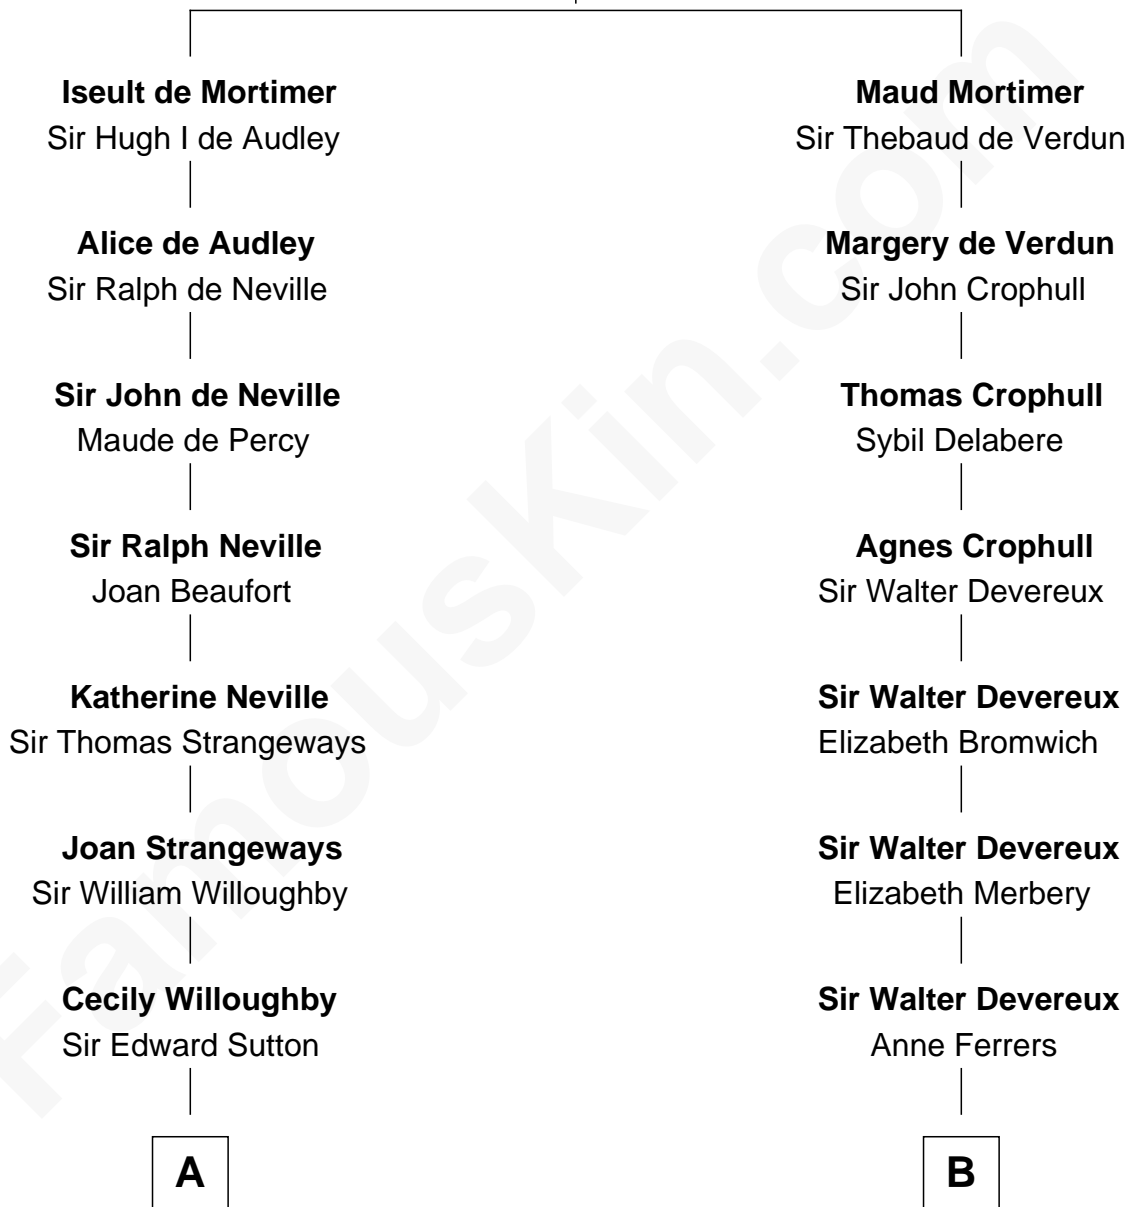

FamousKin.com Relationship Chart of

James Sherman

27th U.S. Vice-President

20th cousin of

Marjorie Post

Founder of General Foods

Sir Edmund Mortimer

Margaret de Fiennes

C

Mary Augusta Barron
Stalham Williams

Frances Lucretia Williams
Richard Winslow Sherman

Mary Frances Sherman
Richard Updike Sherman

James Sherman
27th U.S. Vice-President

D

Erastus Lathrop
Sarah Bailey

Caroline Cushman Lathrop
Charles Rollin Post