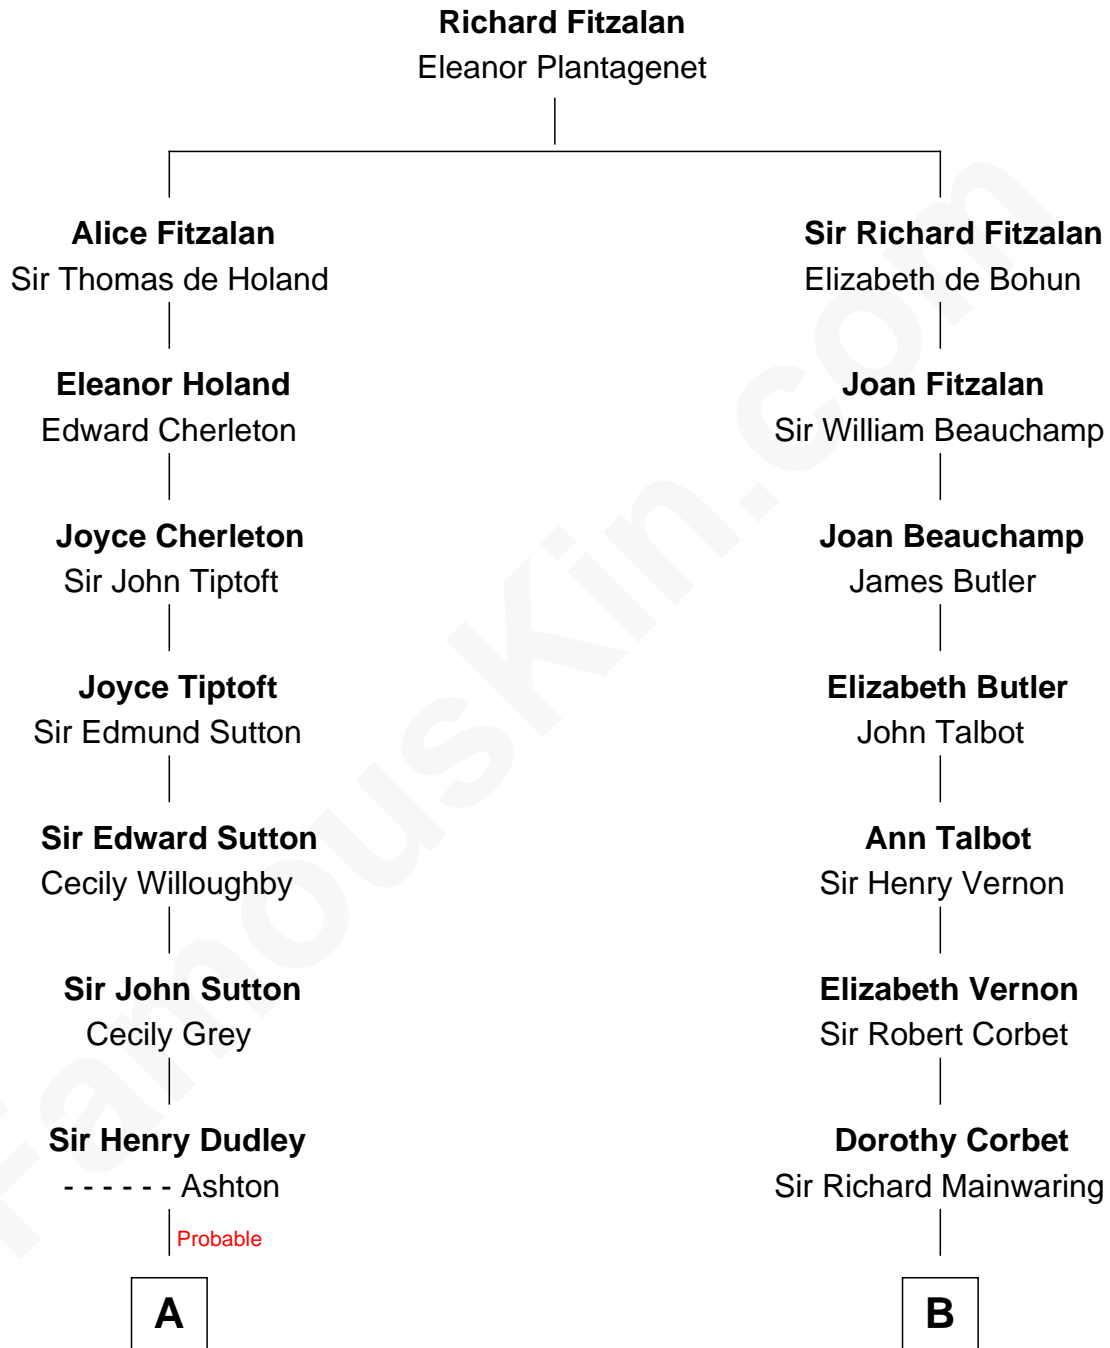

# FamousKin.com Relationship Chart of

**James Sherman**

*27th U.S. Vice-President*

17th cousin 1 time removed of

**Marjorie Post**

*Founder of General Foods*

**C**

—  
**Mary Frances Sherman**  
Richard Updike Sherman

—  
**James Sherman**  
*27th U.S. Vice-President*

FamousKin.com