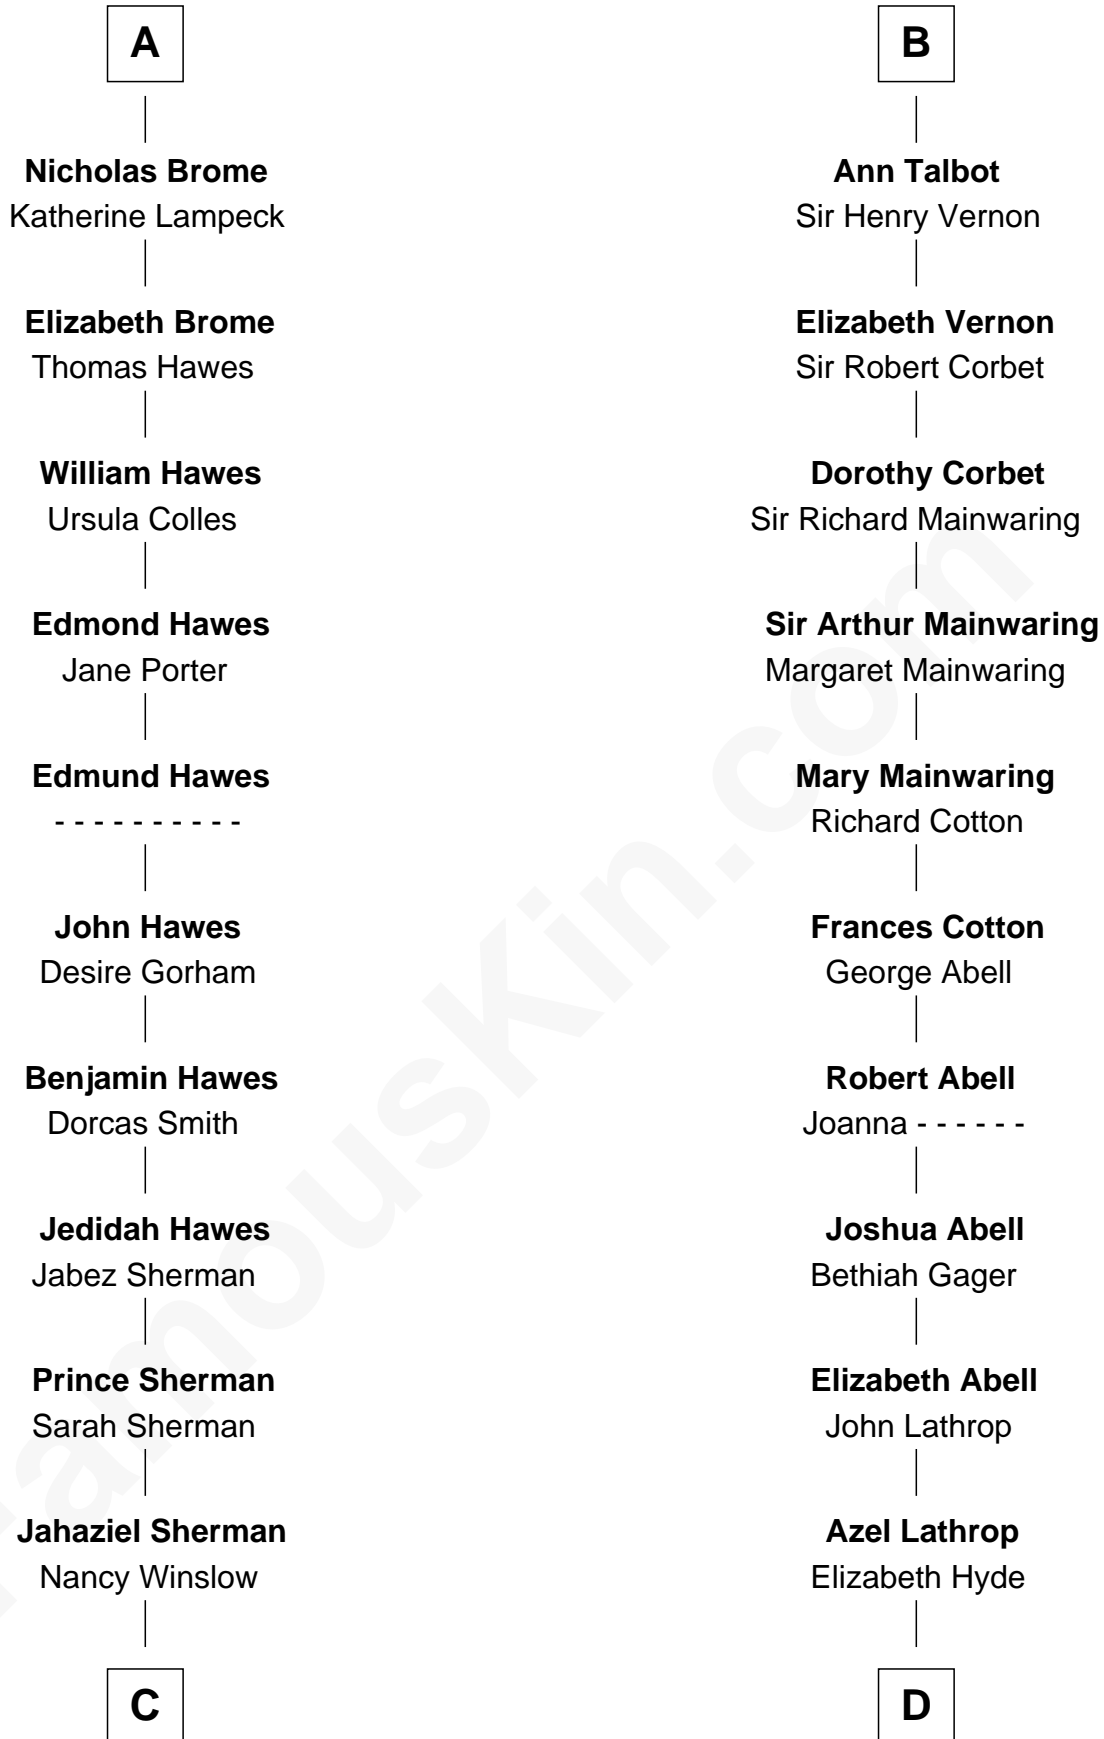

FamousKin.com Relationship Chart of

James Sherman

27th U.S. Vice-President

19th cousin 1 time removed of

Marjorie Post

Founder of General Foods

Sir William de Ros

Lucy FitzPiers

Isabel de Aubeney

William de Ros

Maude de Vaux

Sir William de Ros

Margery de Badlesmere

Maud de Roos

John de Welles

Anne de Welles

James Butler

James Butler

Joan Beauchamp

Elizabeth Butler

John Talbot

B

C

Richard Winslow Sherman

Frances Lucretia Williams

Mary Frances Sherman

Richard Updike Sherman

James Sherman

27th U.S. Vice-President

D

Erastus Lathrop

Sarah Bailey