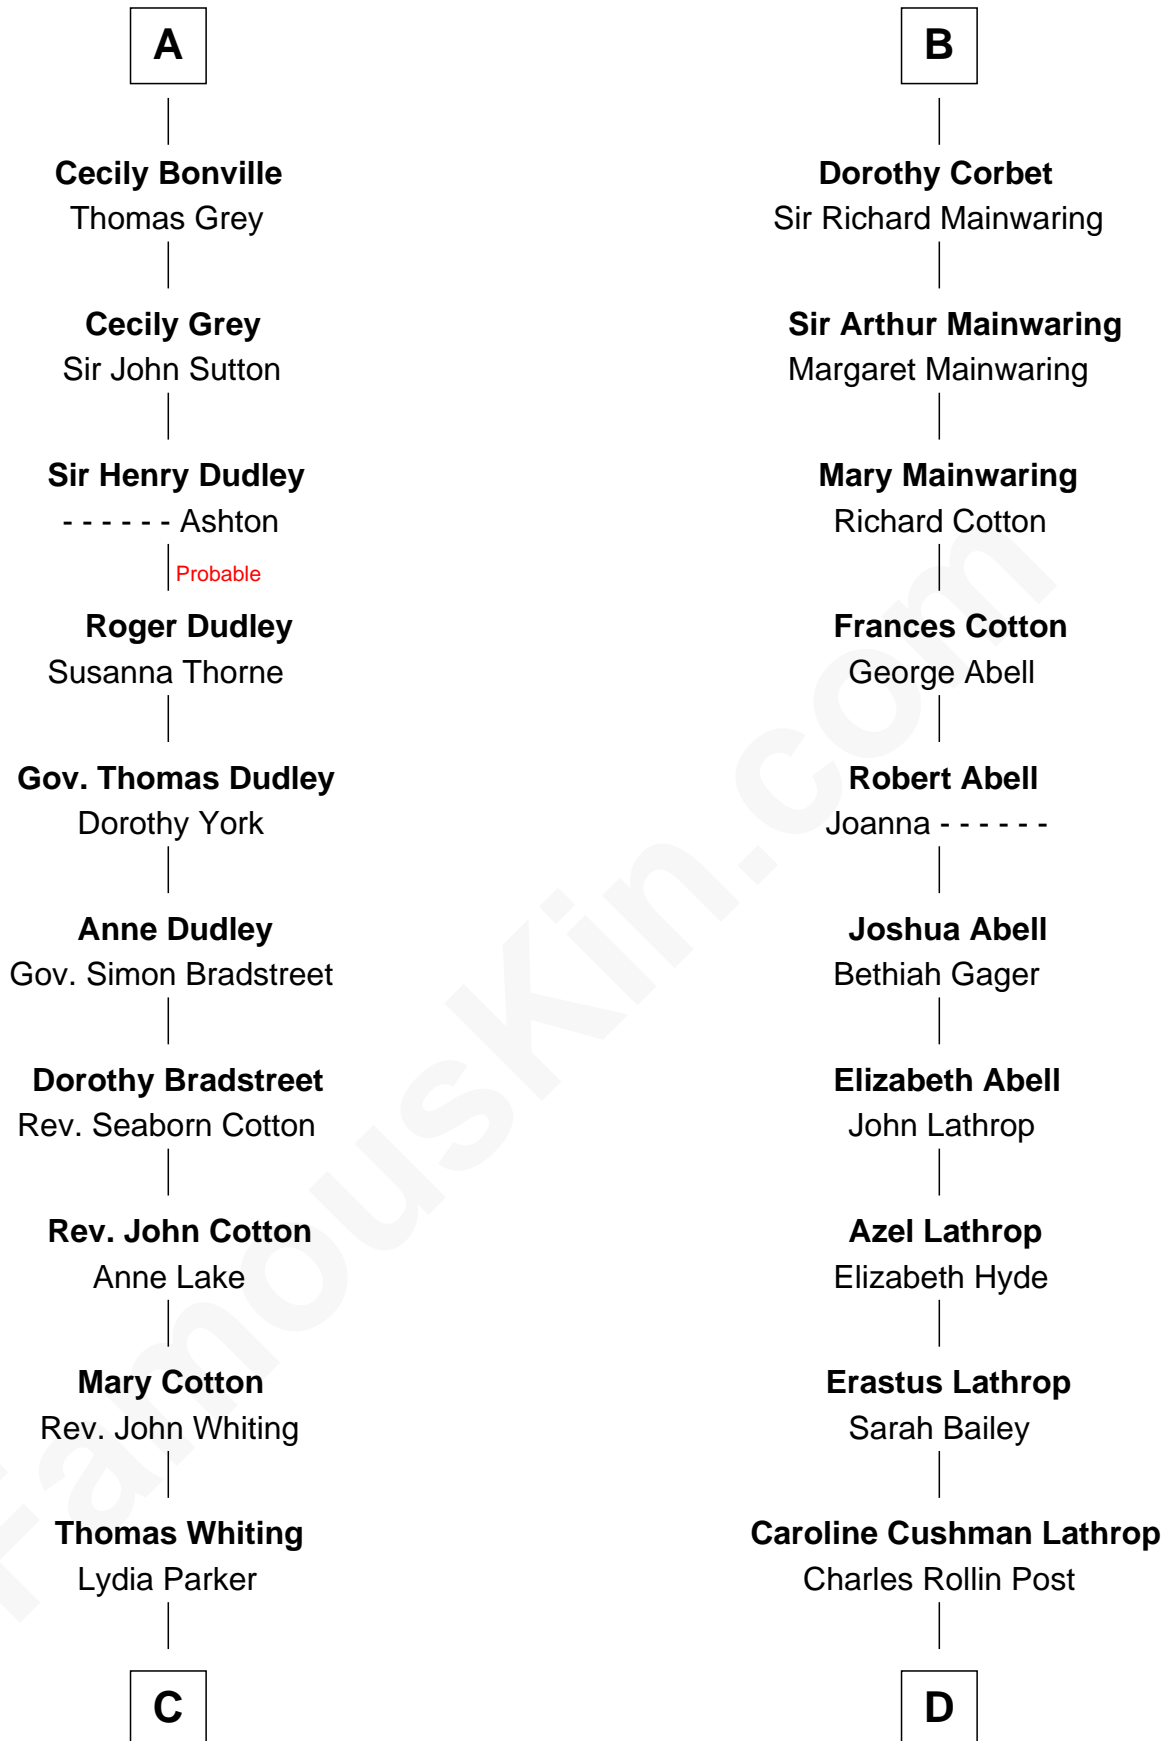

FamousKin.com Relationship Chart of

James Sherman

27th U.S. Vice-President

18th cousin 3 times removed of

Marjorie Post

Founder of General Foods

Sir Richard de Burgh

Margaret - - - - -

Eleanor de Burgh
Sir Thomas de Multon

Elizabeth de Multon
Sir Robert de Harington

Sir John Harington
- - - - -

Sir Robert Harington
Isabel Loring

Sir William Harington
Margaret Hill

Elizabeth Harington
William Bonville

William Bonville
Katherine Neville

A

Joan de Burgh
Sir John Darcy

Elizabeth Darcy
James le Boteler

James Butler
Anne de Welles

James Butler
Joan Beauchamp

Elizabeth Butler
John Talbot

Ann Talbot
Sir Henry Vernon

Elizabeth Vernon
Sir Robert Corbet

B

C

Mary Whiting
William Barron

Mary Augusta Barron
Stalham Williams

Frances Lucretia Williams
Richard Winslow Sherman

Mary Frances Sherman
Richard Updike Sherman

James Sherman
27th U.S. Vice-President