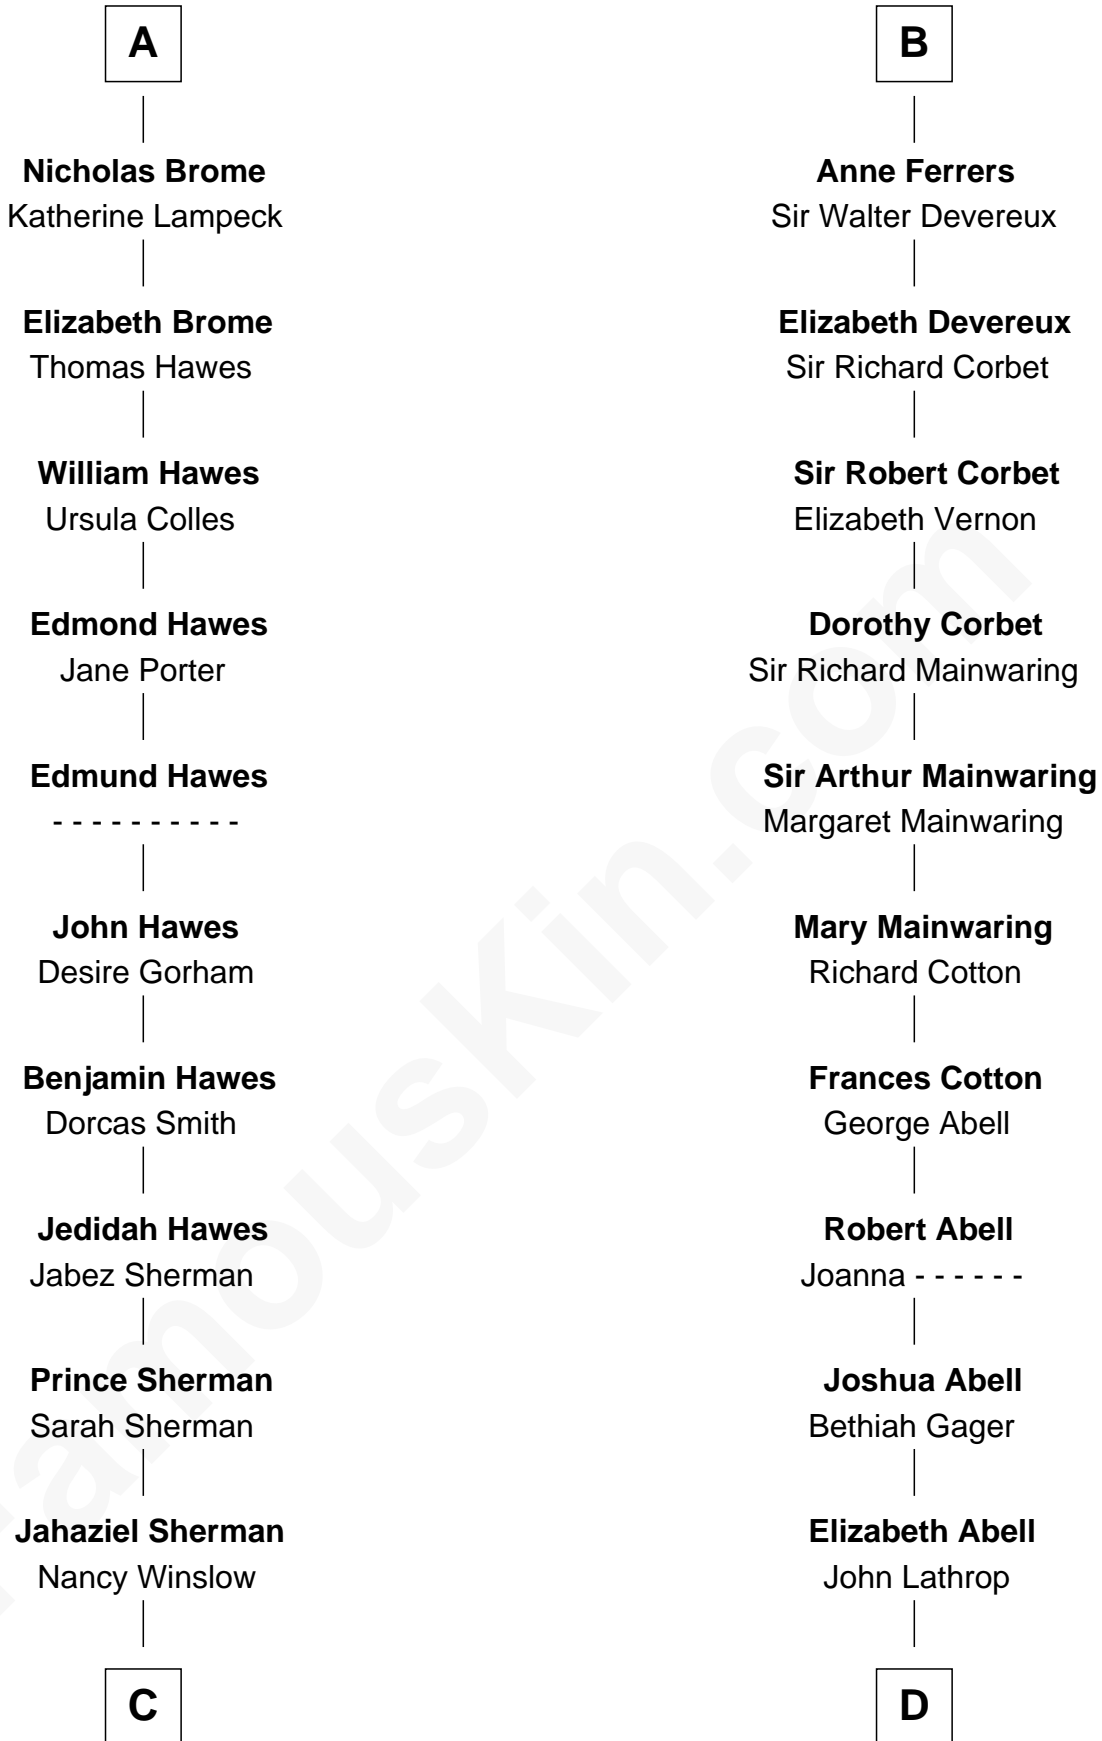

FamousKin.com Relationship Chart of

James Sherman

27th U.S. Vice-President

19th cousin 2 times removed of

Marjorie Post

Founder of General Foods

C

Richard Winslow Sherman

Frances Lucretia Williams

Mary Frances Sherman

Richard Updike Sherman

James Sherman

27th U.S. Vice-President

D

Azel Lathrop

Elizabeth Hyde

Erastus Lathrop

Sarah Bailey

Caroline Cushman Lathrop

Charles Rollin Post

Charles William Post

Elle Letitia Merriweather

Marjorie Post

Founder of General Foods