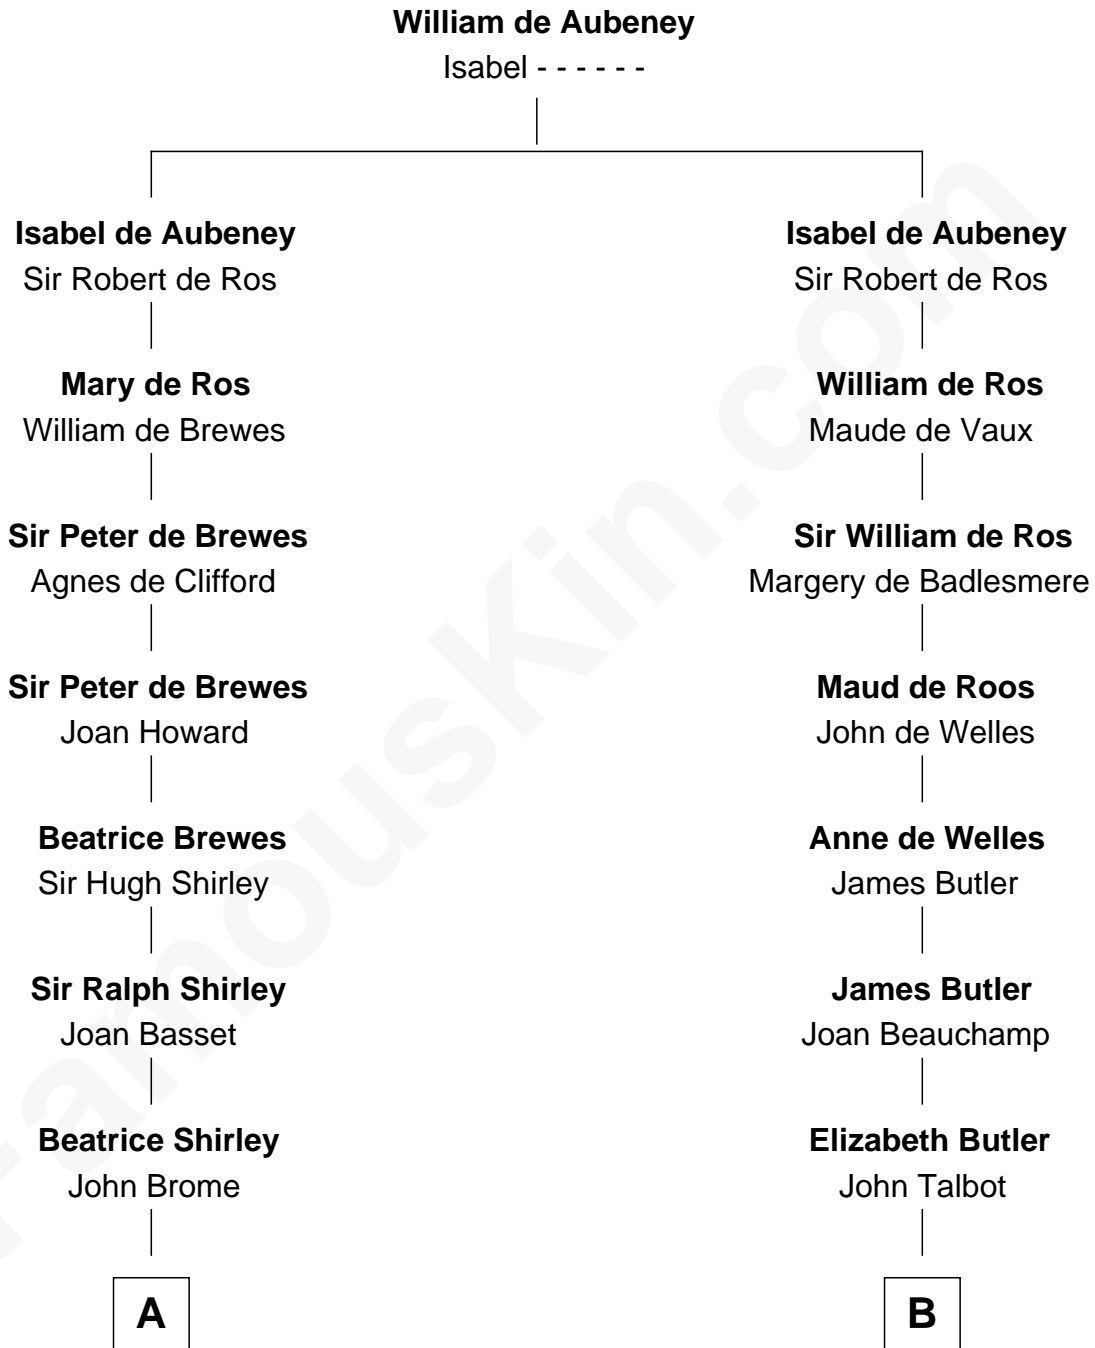

# FamousKin.com Relationship Chart of

**James Sherman**

*27th U.S. Vice-President*

19th cousin 1 time removed of

**Marjorie Post**

*Founder of General Foods*

**C**

**Richard Winslow Sherman**

Frances Lucretia Williams

**Mary Frances Sherman**

Richard Updike Sherman

**James Sherman**

*27th U.S. Vice-President*

**D**

**Erastus Lathrop**

Sarah Bailey

**Caroline Cushman Lathrop**

Charles Rollin Post

**Charles William Post**

Elle Letitia Merriweather

**Marjorie Post**

*Founder of General Foods*