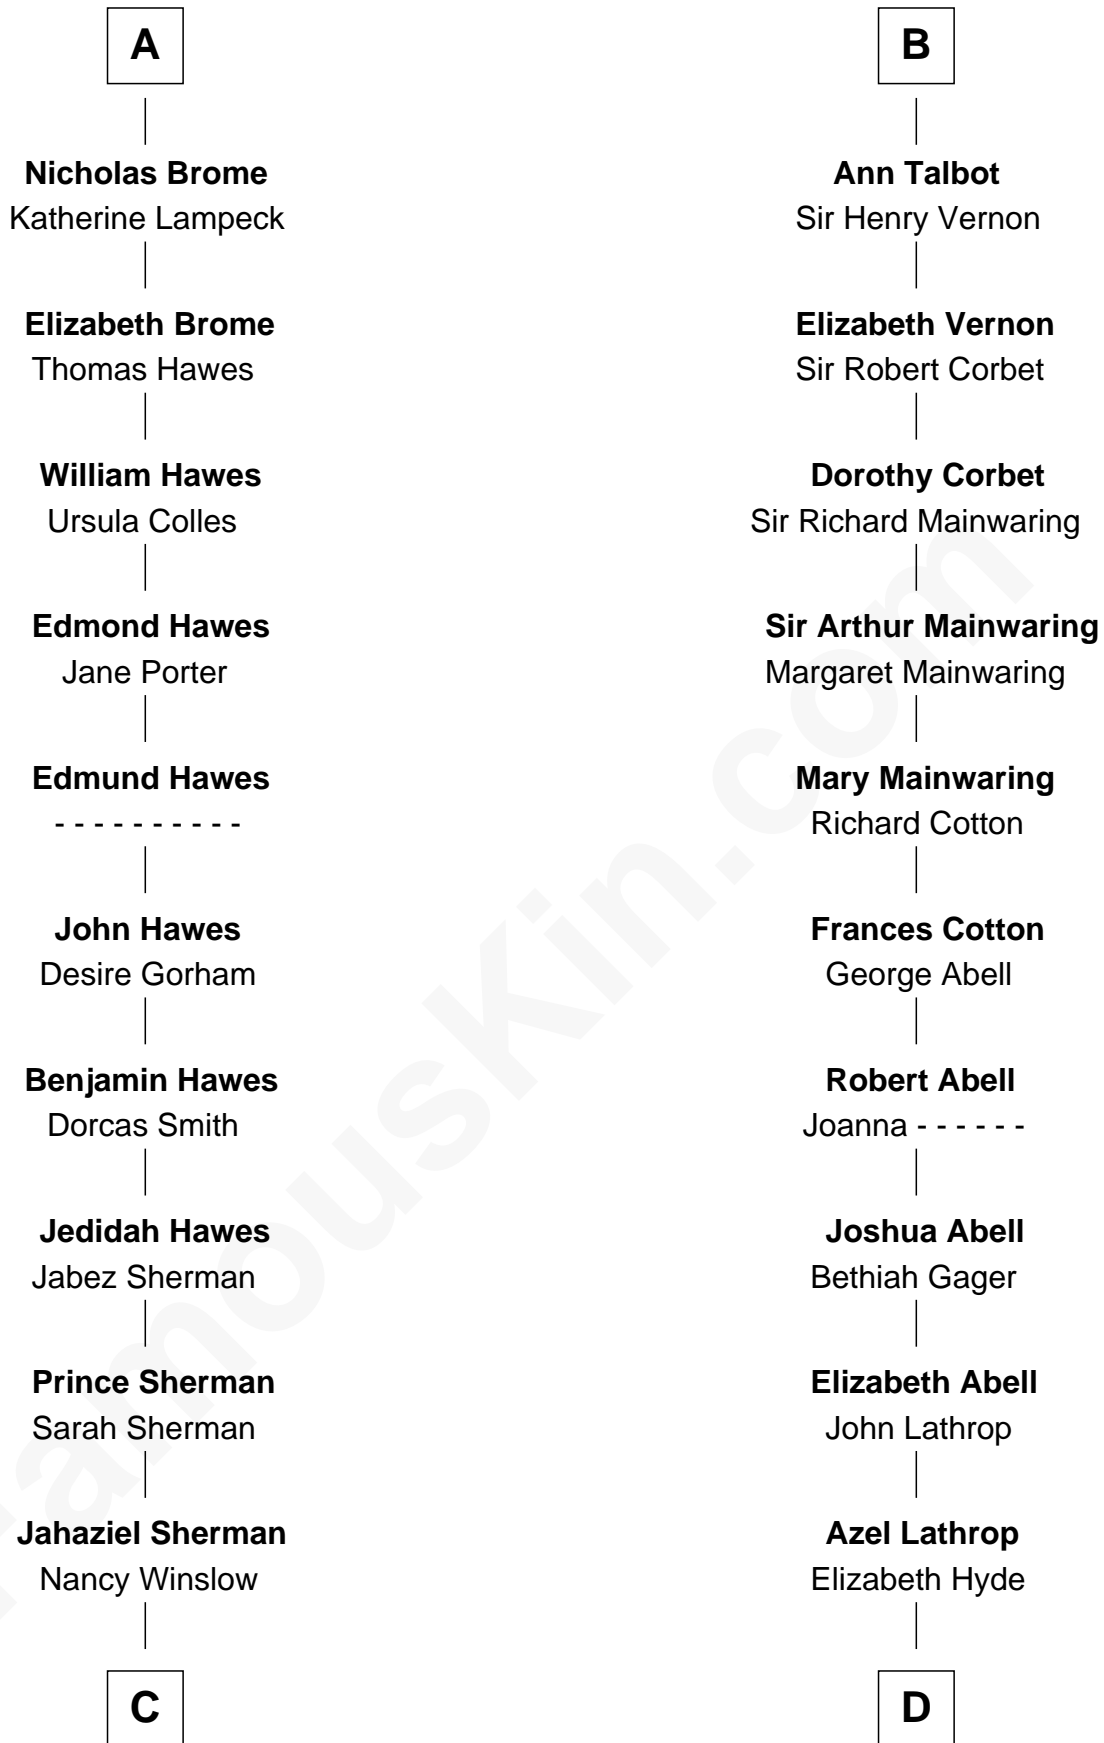

# FamousKin.com Relationship Chart of

**James Sherman**

*27th U.S. Vice-President*

19th cousin 1 time removed of

**Marjorie Post**

*Founder of General Foods*

**C**

**Richard Winslow Sherman**

Frances Lucretia Williams

**Mary Frances Sherman**

Richard Updike Sherman

**James Sherman**

*27th U.S. Vice-President*

**D**

**Erastus Lathrop**

Sarah Bailey

**Caroline Cushman Lathrop**

Charles Rollin Post

**Charles William Post**

Elle Letitia Merriweather

**Marjorie Post**

*Founder of General Foods*