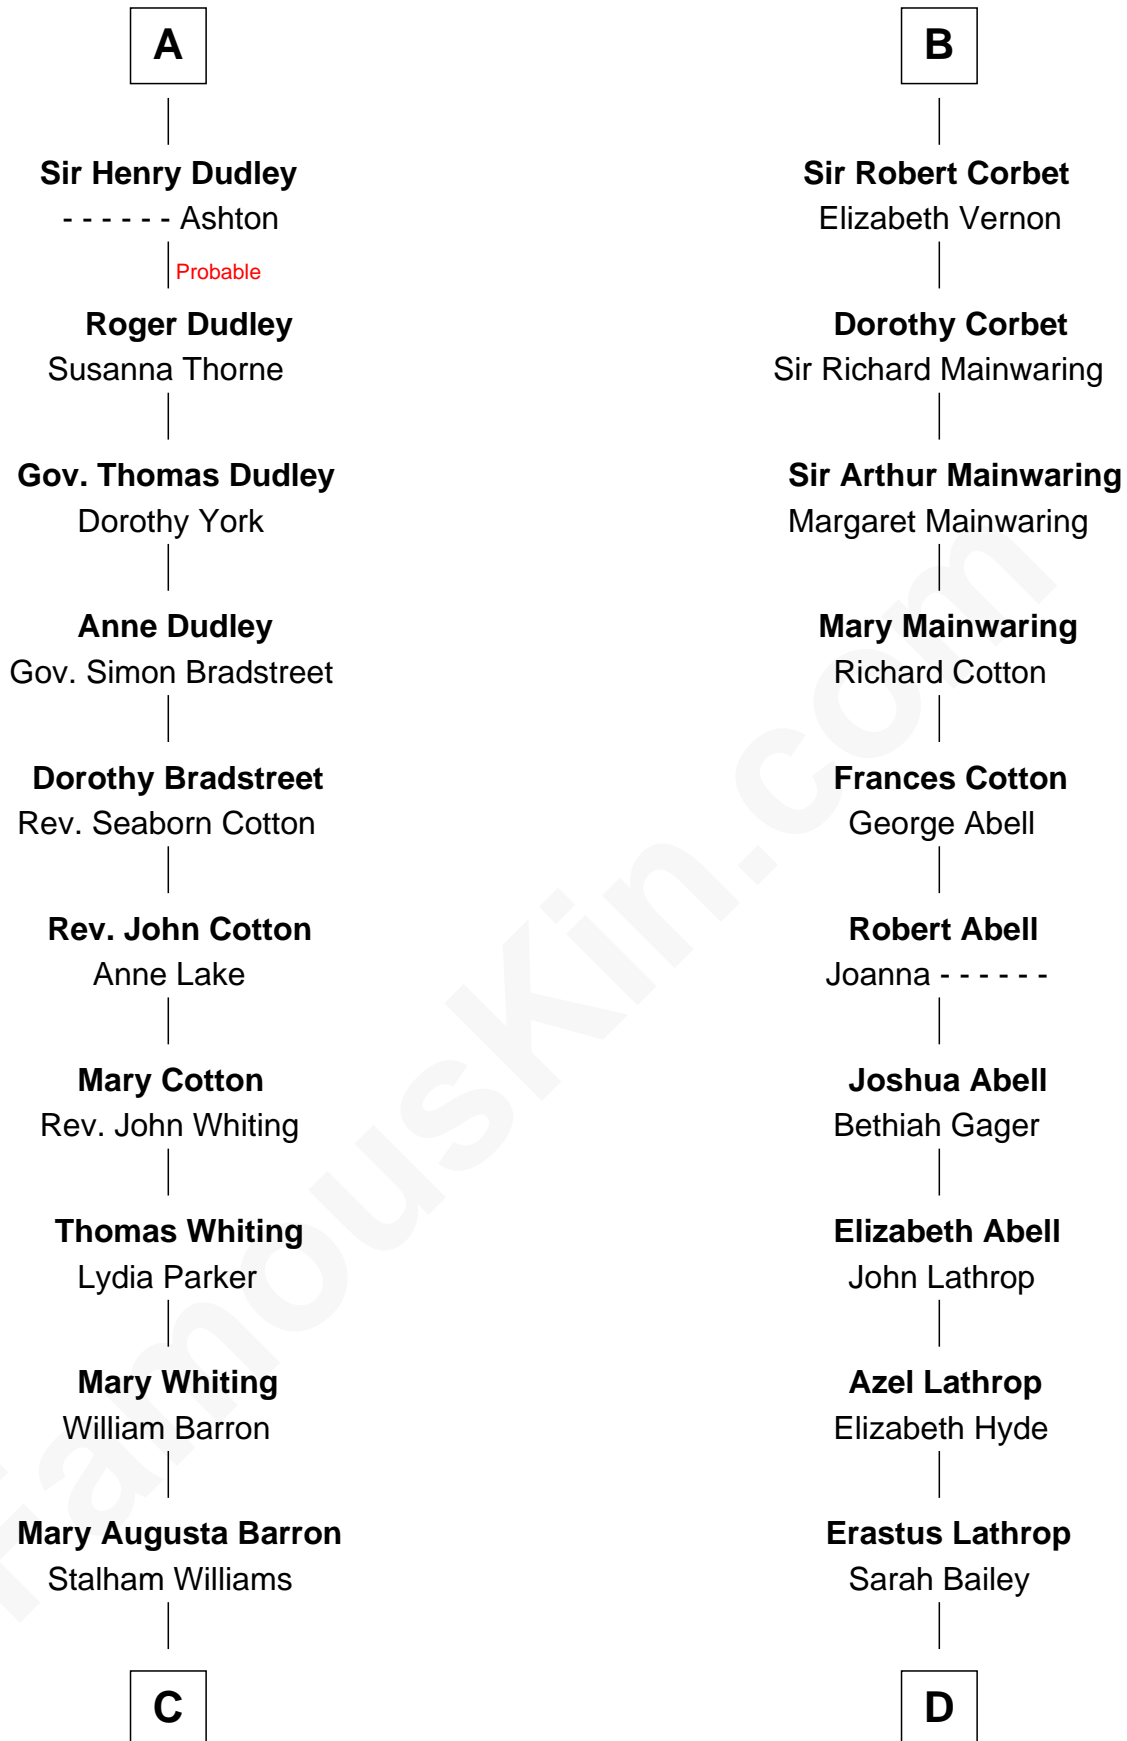

FamousKin.com Relationship Chart of

James Sherman

27th U.S. Vice-President

18th cousin 1 time removed of

C. W. Post

Founder of Post Cereals

C

Frances Lucretia Williams

Richard Winslow Sherman

Mary Frances Sherman

Richard Updike Sherman

James Sherman

27th U.S. Vice-President

D

Caroline Cushman Lathrop

Charles Rollin Post