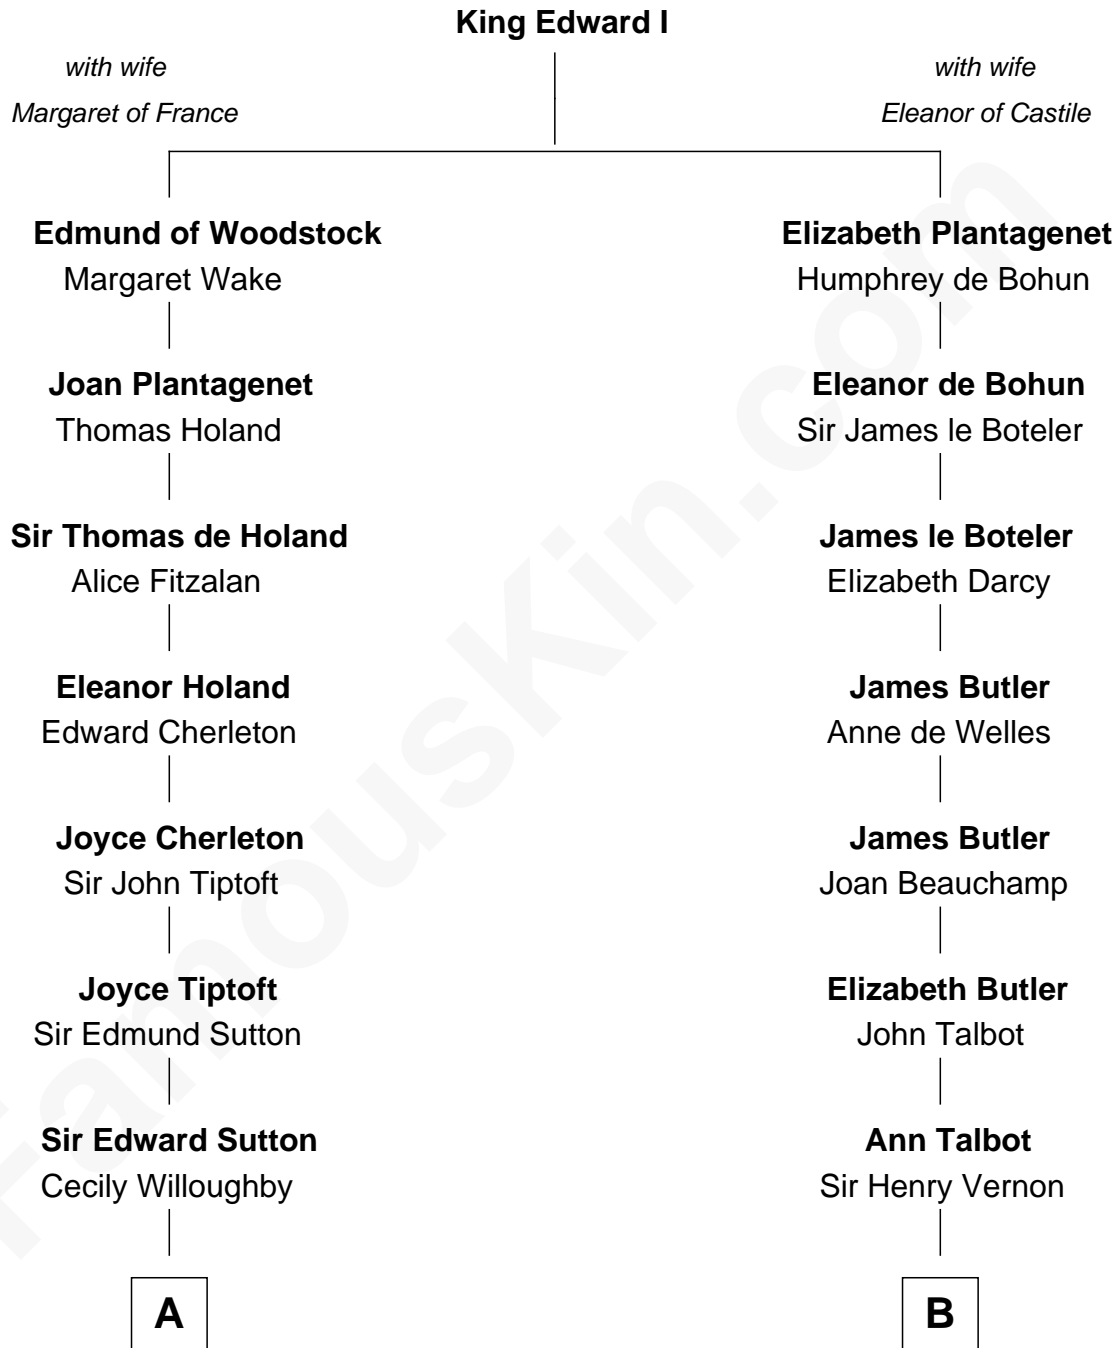

FamousKin.com Relationship Chart of

James Sherman

27th U.S. Vice-President

18th cousin 2 times removed of

C. W. Post

Founder of Post Cereals

FamousKin.com