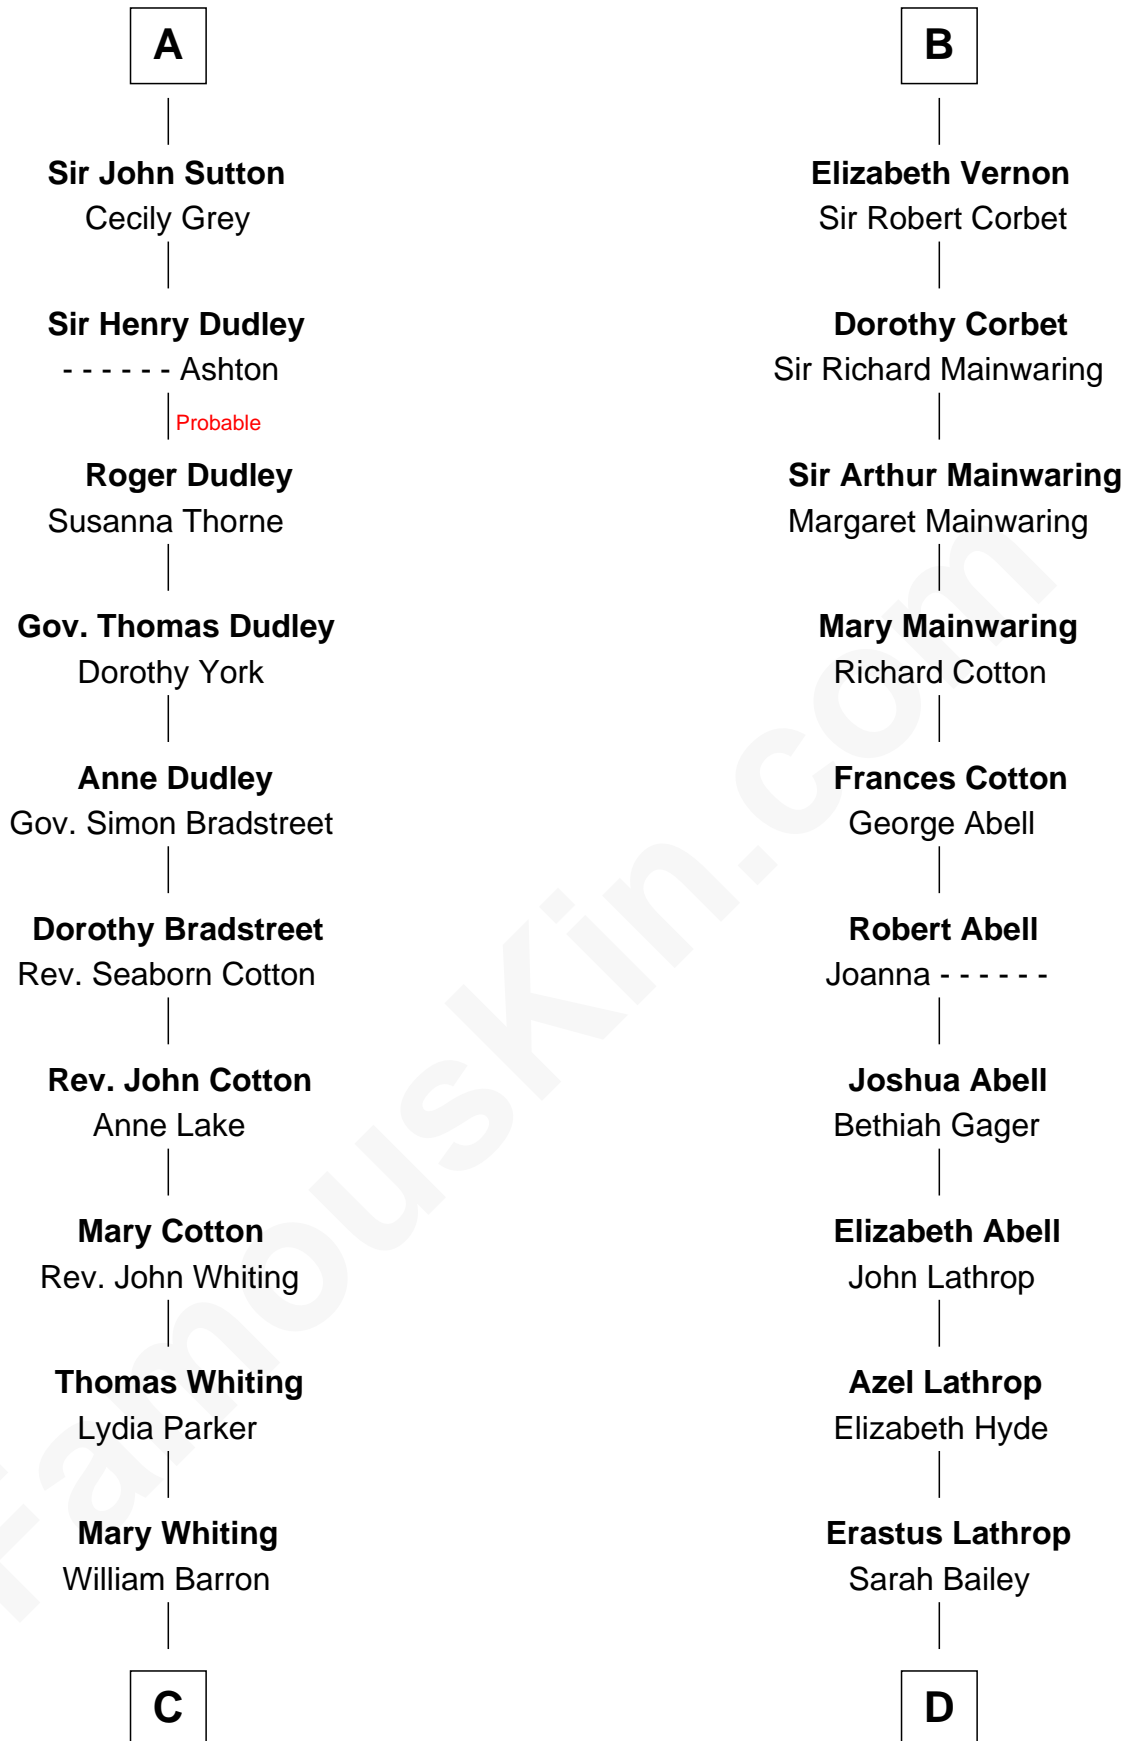

# FamousKin.com Relationship Chart of

**James Sherman**

*27th U.S. Vice-President*

18th cousin 2 times removed of

**C. W. Post**

*Founder of Post Cereals*

FamousKin.com