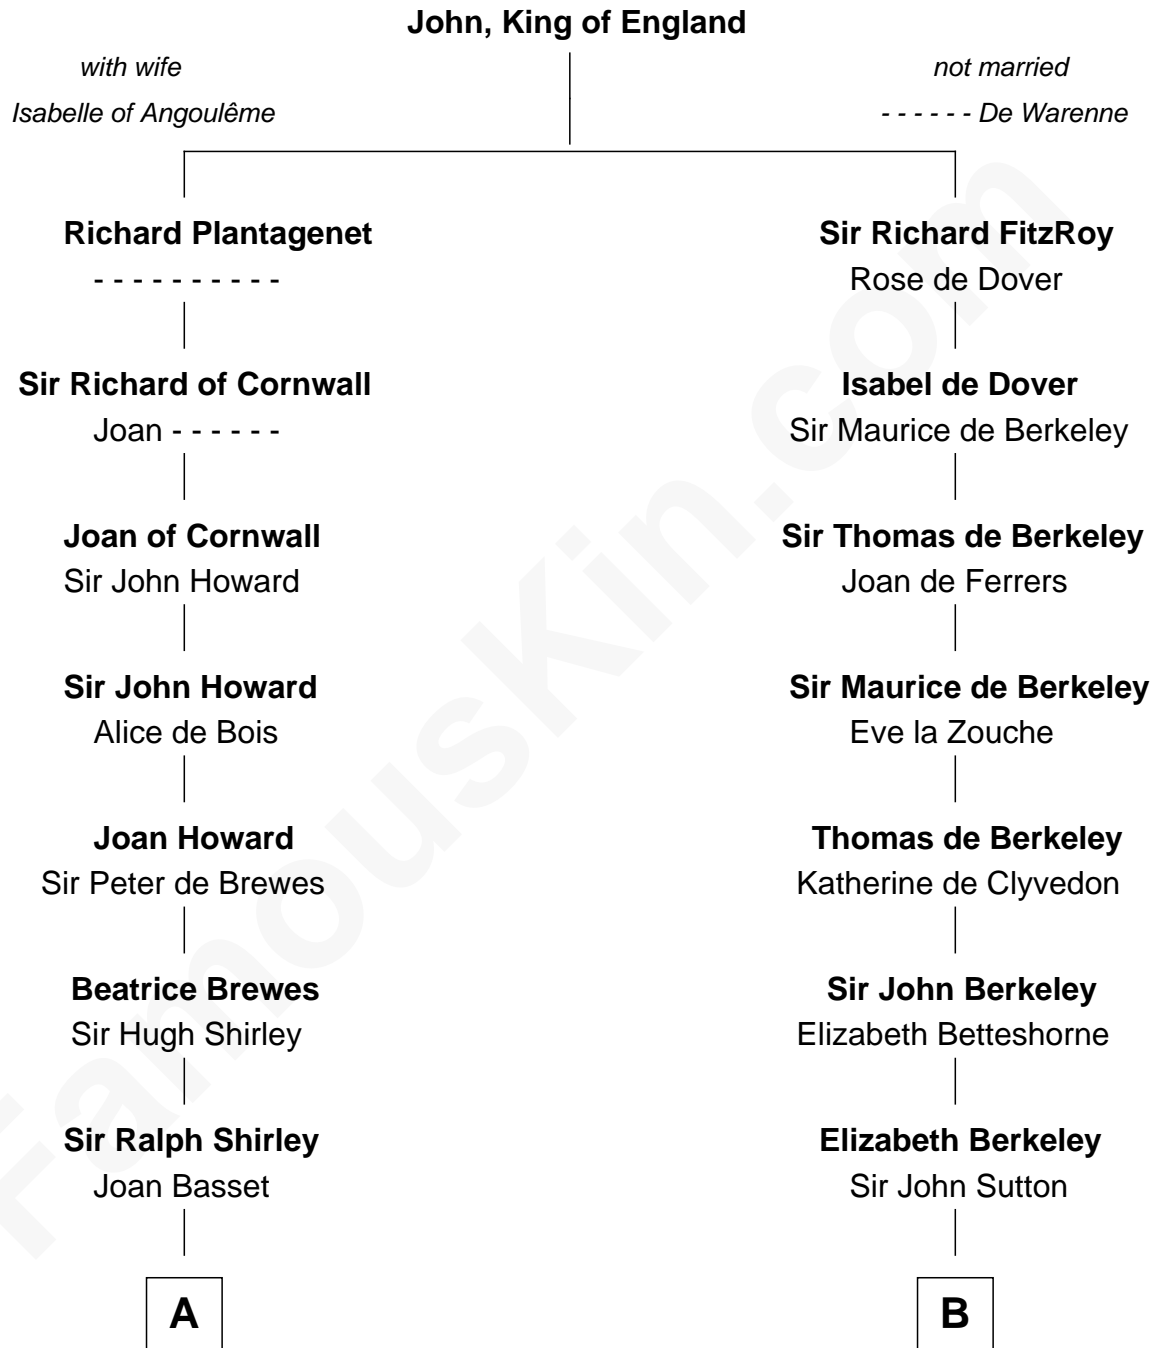

# FamousKin.com Relationship Chart of

**James Sherman**

*27th U.S. Vice-President*

18th cousin 2 times removed of

**C. W. Post**

*Founder of Post Cereals*

**C**

**Jahaziel Sherman**

Nancy Winslow

**Richard Winslow Sherman**

Frances Lucretia Williams

**Mary Frances Sherman**

Richard Updike Sherman

**James Sherman**

*27th U.S. Vice-President*

**D**

**Caroline Cushman Lathrop**

Charles Rollin Post

**C. W. Post**

*Founder of Post Cereals*

FamousKin.com