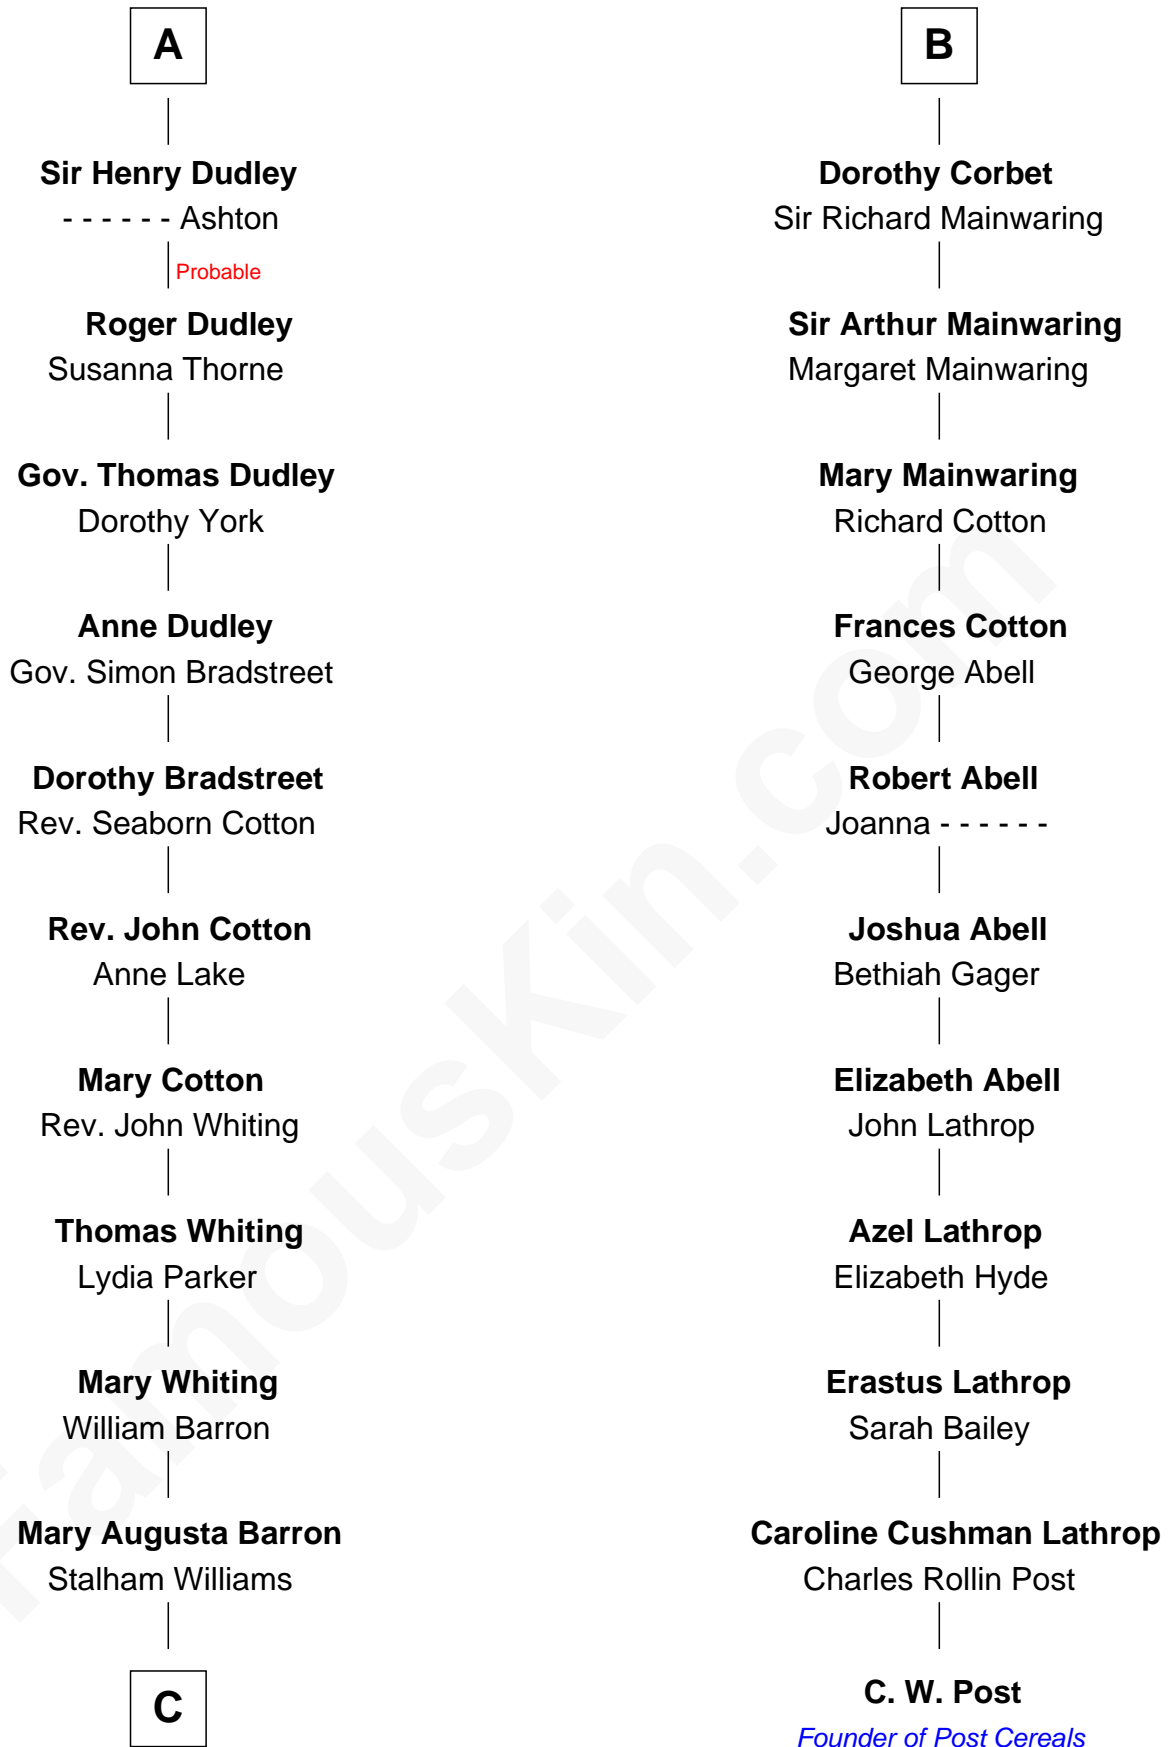

FamousKin.com Relationship Chart of

James Sherman

27th U.S. Vice-President

17th cousin 2 times removed of

C. W. Post

Founder of Post Cereals

Ralph de Stafford

Margaret de Audley

Beatrice de Stafford

Thomas de Ros

Margaret de Ros

Sir Reynold Grey

Margaret Grey

Sir William Bonville

William Bonville

Elizabeth Harington

Sir Walter Devereux

Elizabeth Devereux

Sir Richard Corbet

Sir Robert Corbet

Elizabeth Vernon

B

C

—
Frances Lucretia Williams