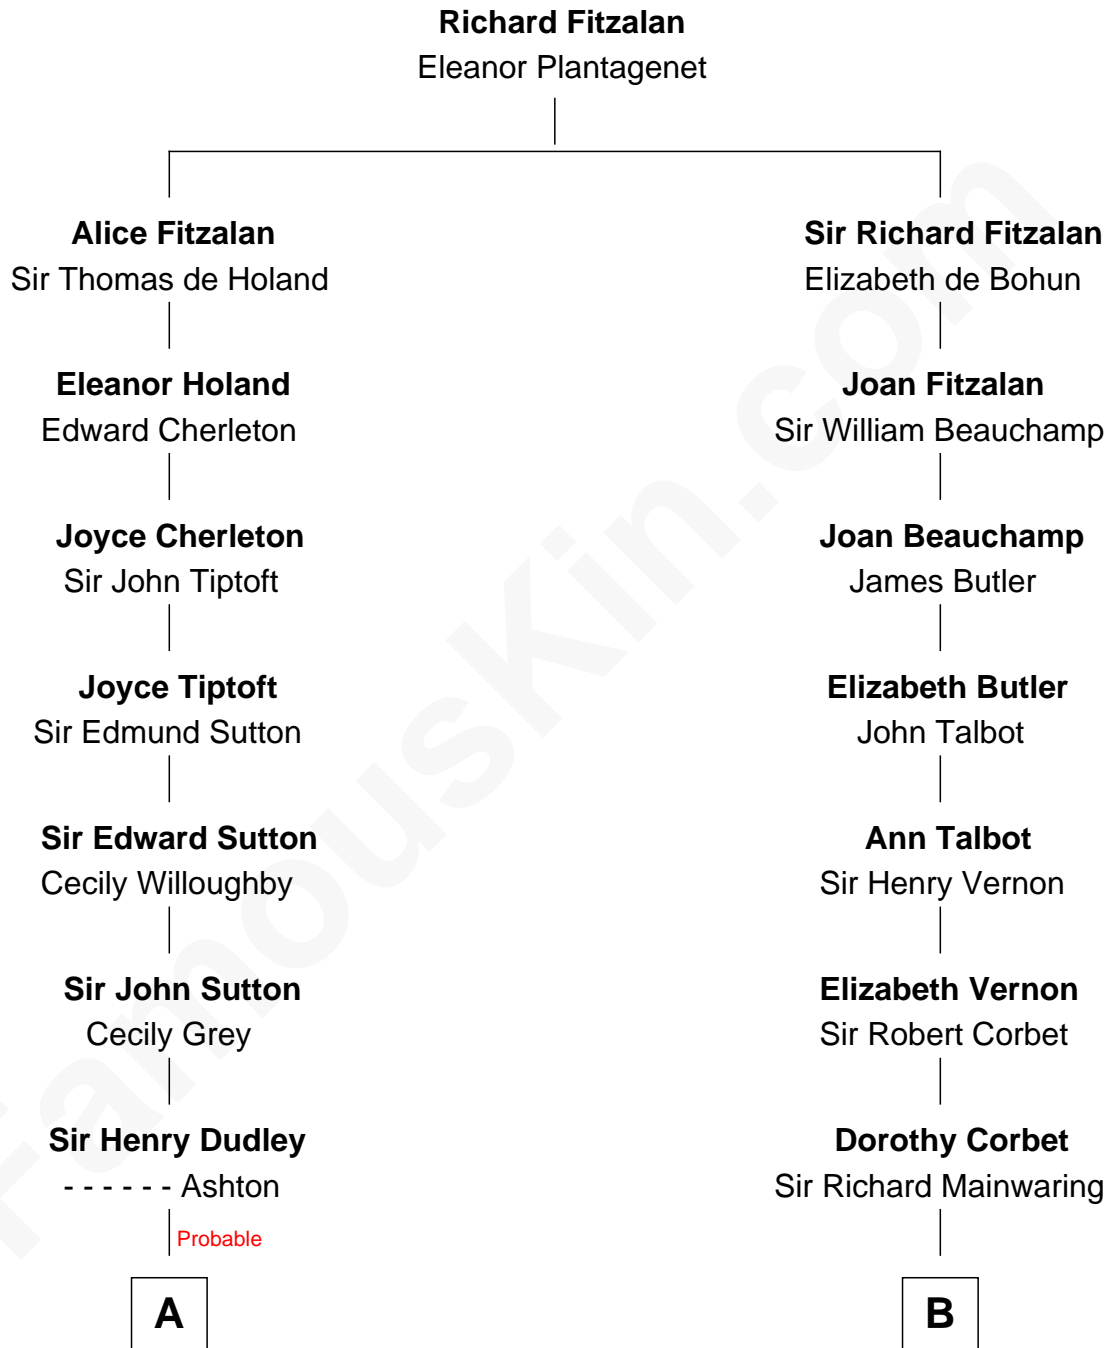

# FamousKin.com Relationship Chart of

**James Sherman**

*27th U.S. Vice-President*

16th cousin 2 times removed of

**C. W. Post**

*Founder of Post Cereals*

C

—  
**Mary Frances Sherman**  
Richard Updike Sherman

—  
**James Sherman**  
*27th U.S. Vice-President*

FamousKin.com