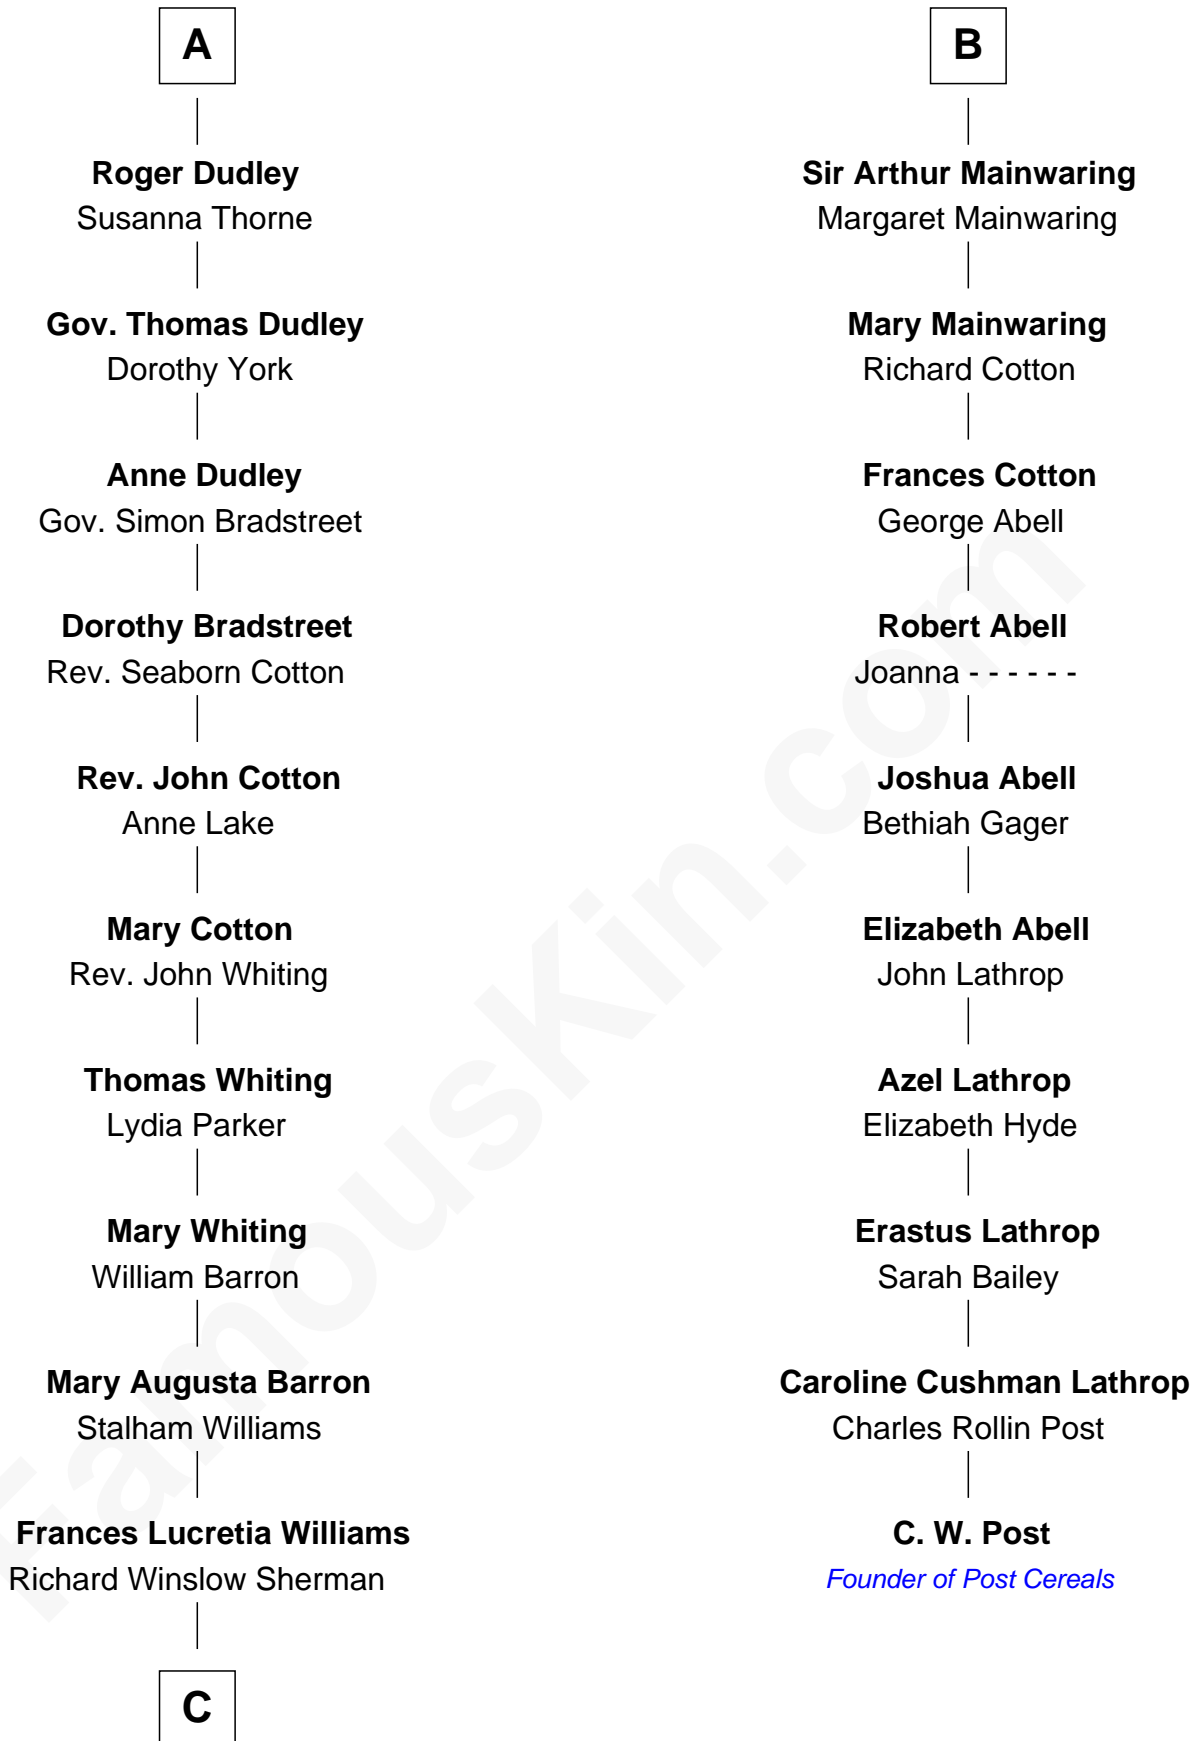

# FamousKin.com Relationship Chart of

**James Sherman**

*27th U.S. Vice-President*

16th cousin 2 times removed of

**C. W. Post**

*Founder of Post Cereals*

C

—  
**Mary Frances Sherman**  
Richard Updike Sherman

—  
**James Sherman**  
*27th U.S. Vice-President*

FamousKin.com