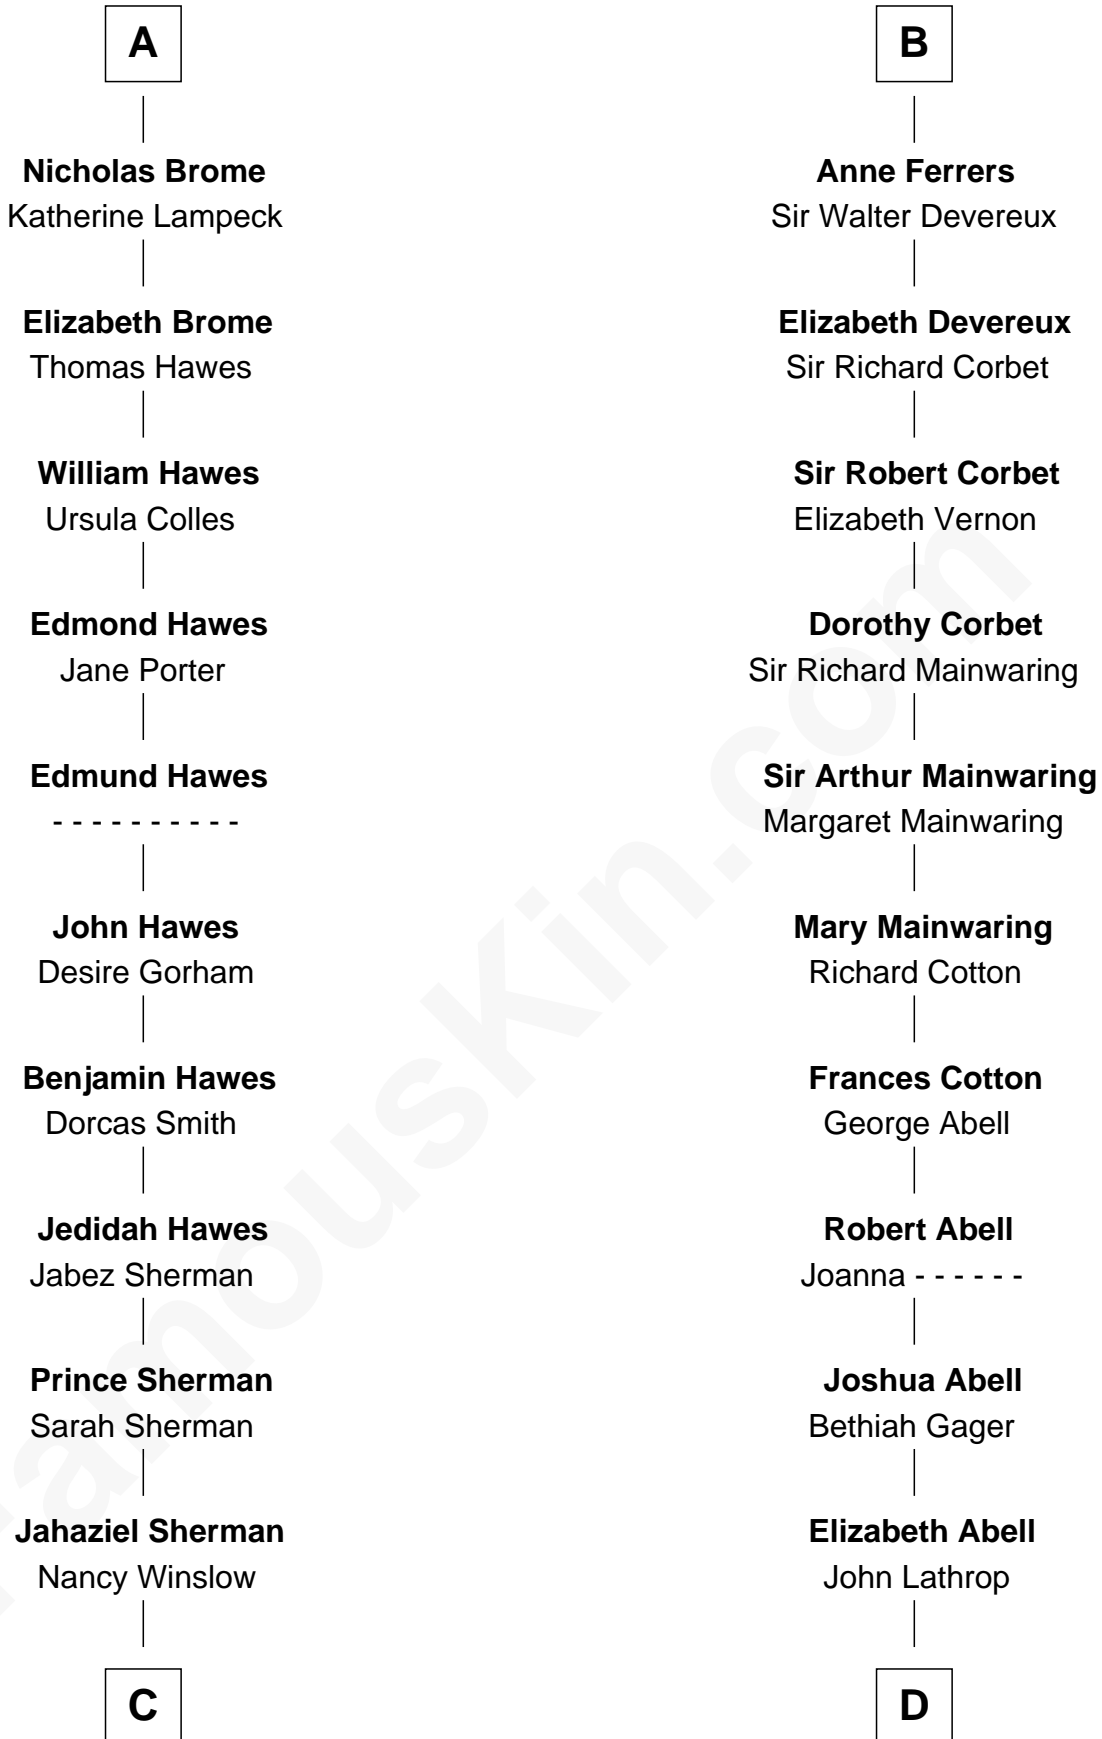

FamousKin.com Relationship Chart of

James Sherman

27th U.S. Vice-President

19th cousin 1 time removed of

C. W. Post

Founder of Post Cereals

Sir James de Audley

Ela Longespee

Margaret Despencer

Sir Edmund Ferrers

Ellen Roche

Sir William Ferrers

Elizabeth Belknap

B

C

Richard Winslow Sherman
Frances Lucretia Williams

Mary Frances Sherman
Richard Updike Sherman

James Sherman
27th U.S. Vice-President

D

Azel Lathrop
Elizabeth Hyde

Erastus Lathrop
Sarah Bailey

Caroline Cushman Lathrop
Charles Rollin Post

C. W. Post
Founder of Post Cereals