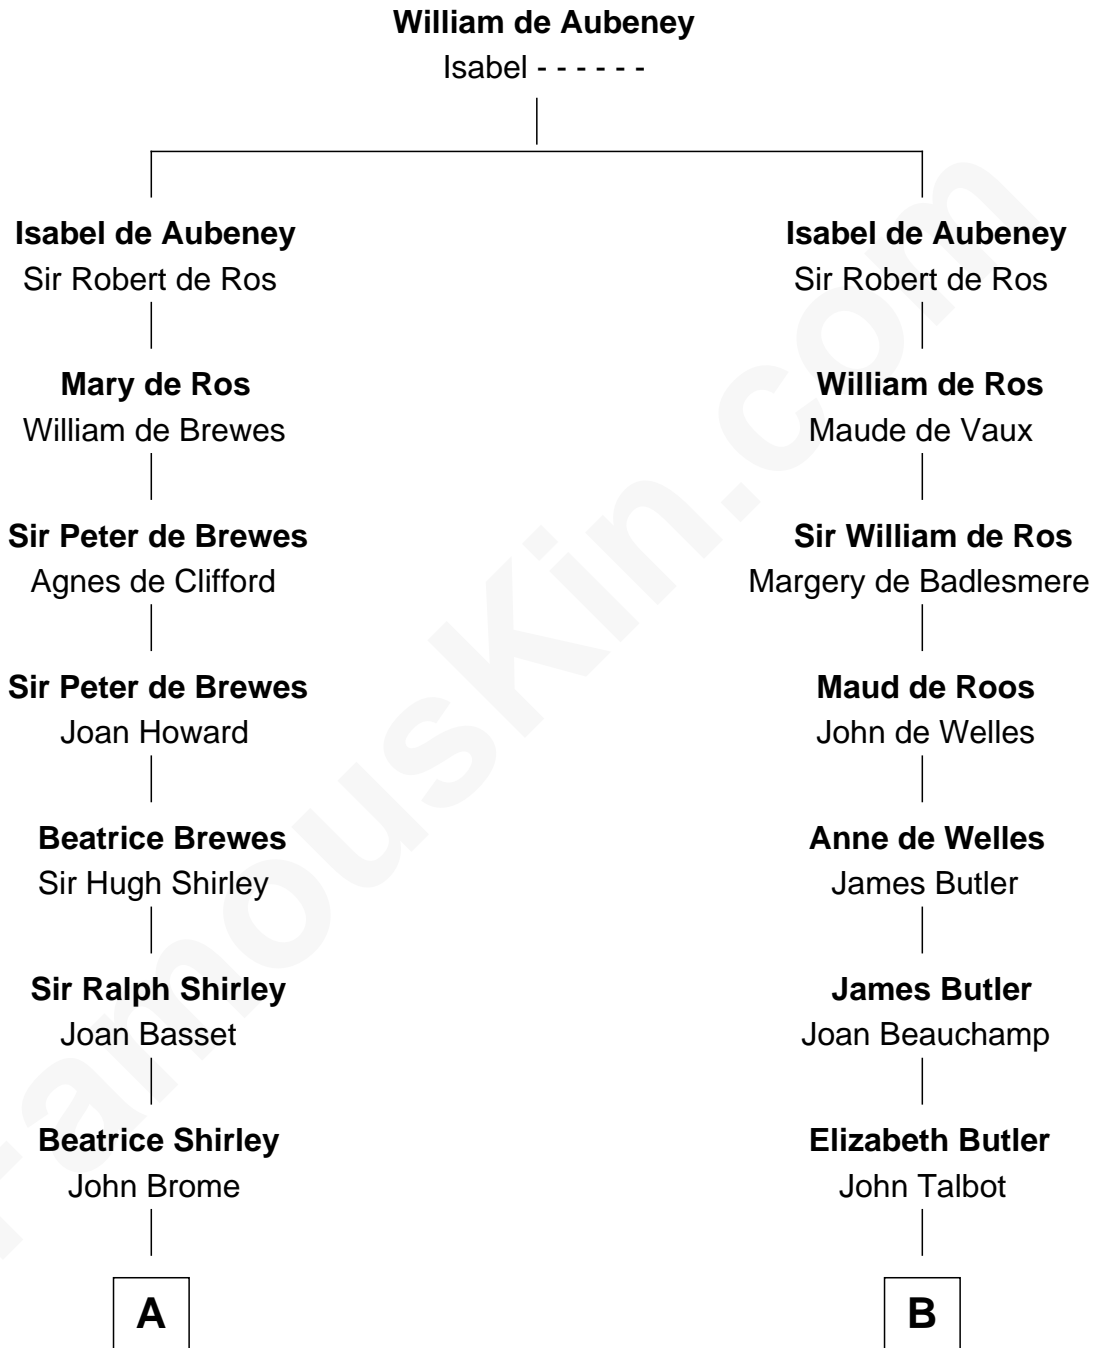

FamousKin.com Relationship Chart of

James Sherman

27th U.S. Vice-President

19th cousin of

C. W. Post

Founder of Post Cereals

C

Richard Winslow Sherman
Frances Lucretia Williams

Mary Frances Sherman
Richard Updike Sherman

James Sherman
27th U.S. Vice-President

D

Erastus Lathrop
Sarah Bailey

Caroline Cushman Lathrop
Charles Rollin Post

C. W. Post
Founder of Post Cereals

FamousKin.com