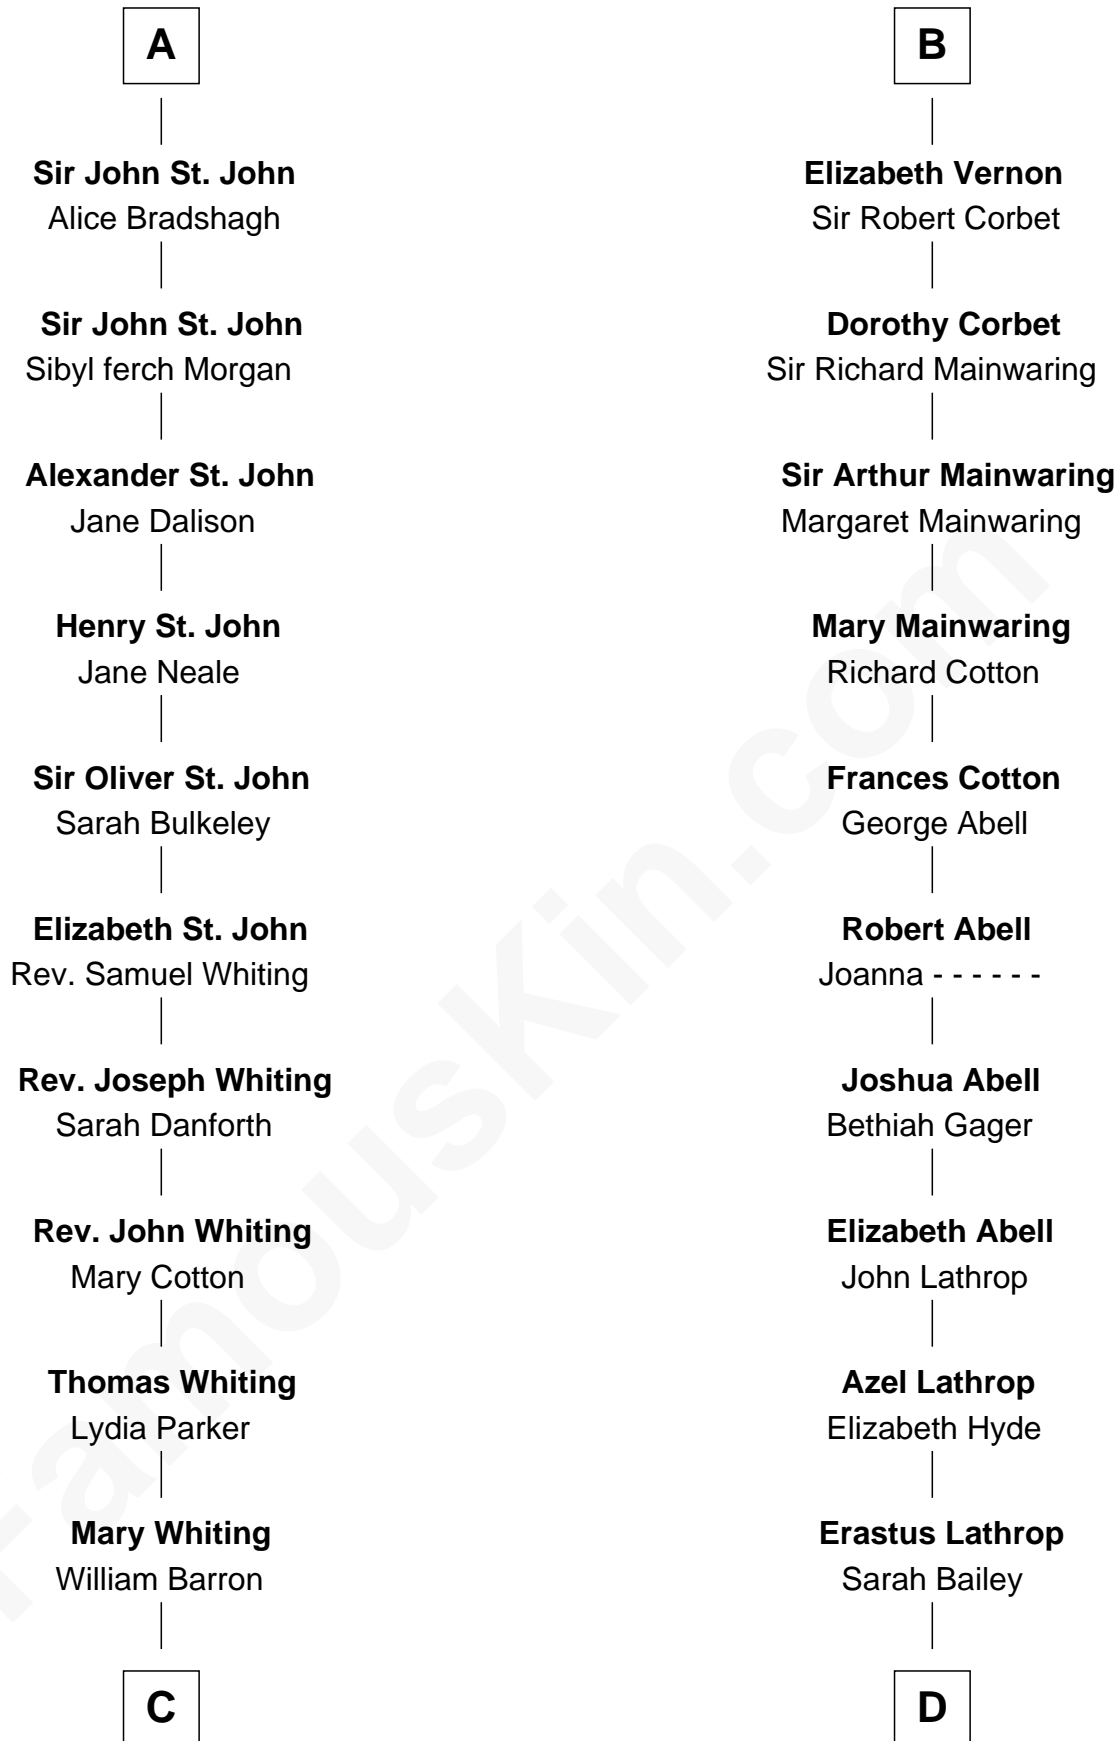

FamousKin.com Relationship Chart of

James Sherman

27th U.S. Vice-President

18th cousin 2 times removed of

C. W. Post

Founder of Post Cereals

C

Mary Augusta Barron
Stalham Williams

Frances Lucretia Williams
Richard Winslow Sherman

Mary Frances Sherman
Richard Updike Sherman

James Sherman
27th U.S. Vice-President

D

Caroline Cushman Lathrop
Charles Rollin Post

C. W. Post
Founder of Post Cereals