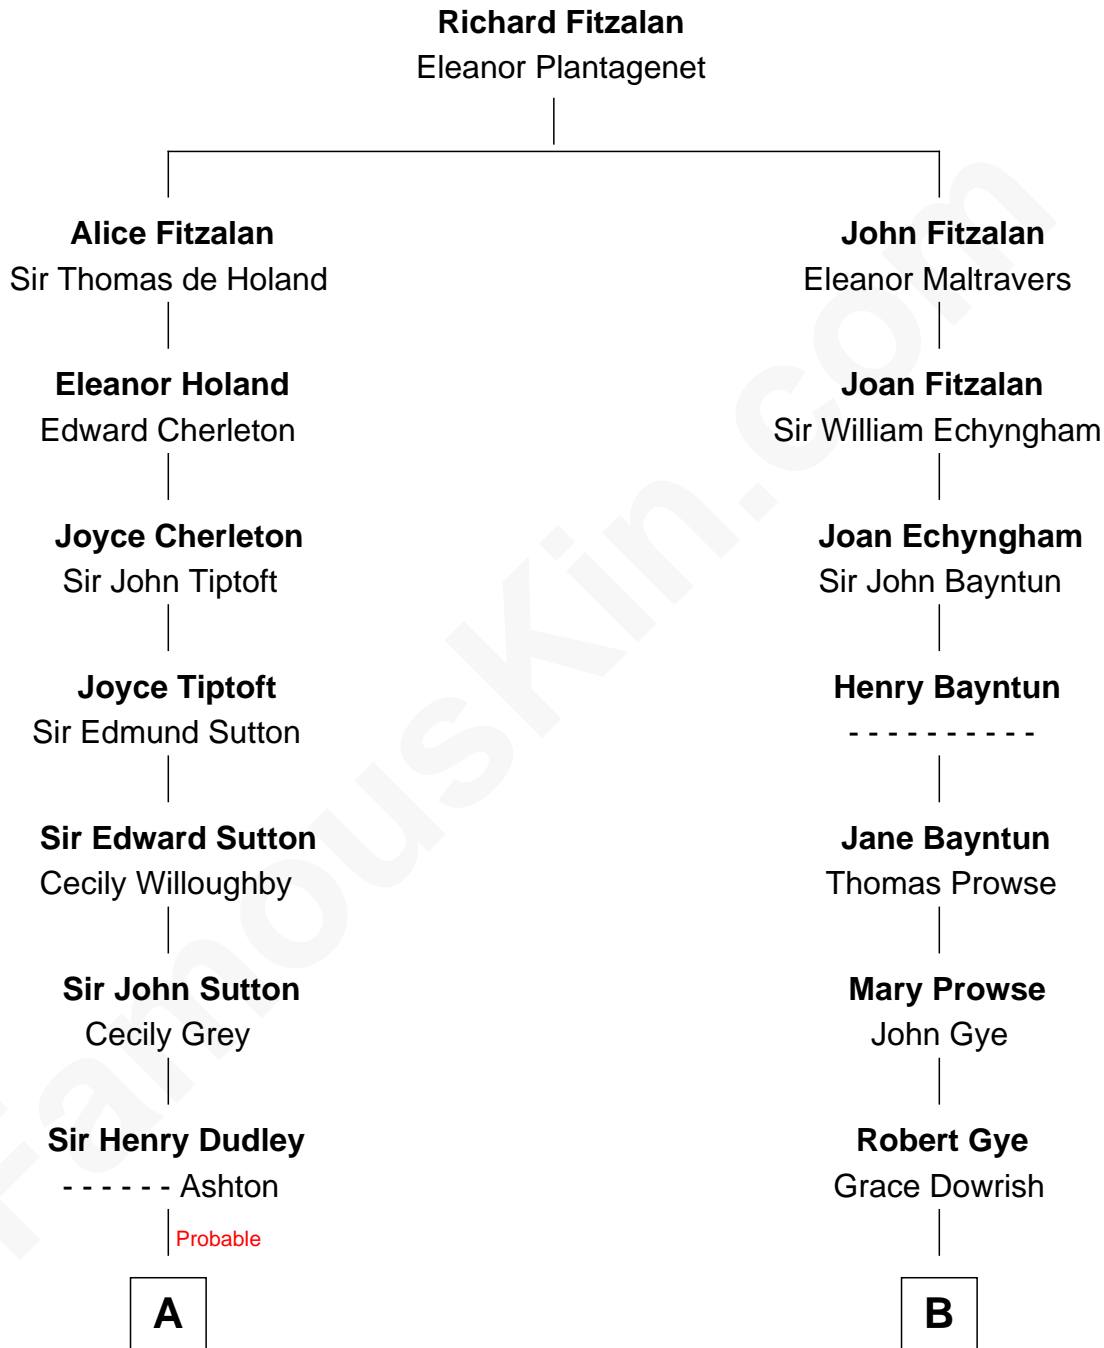

FamousKin.com Relationship Chart of

James Sherman

27th U.S. Vice-President

18th cousin of

Pete Seeger

American Folk Singer

C

Mary Frances Sherman
Richard Updike Sherman

James Sherman
27th U.S. Vice-President

D

Charles Louis Seeger
Constance de Clyver Edson

Pete Seeger
American Folk Singer

FamousKin.com