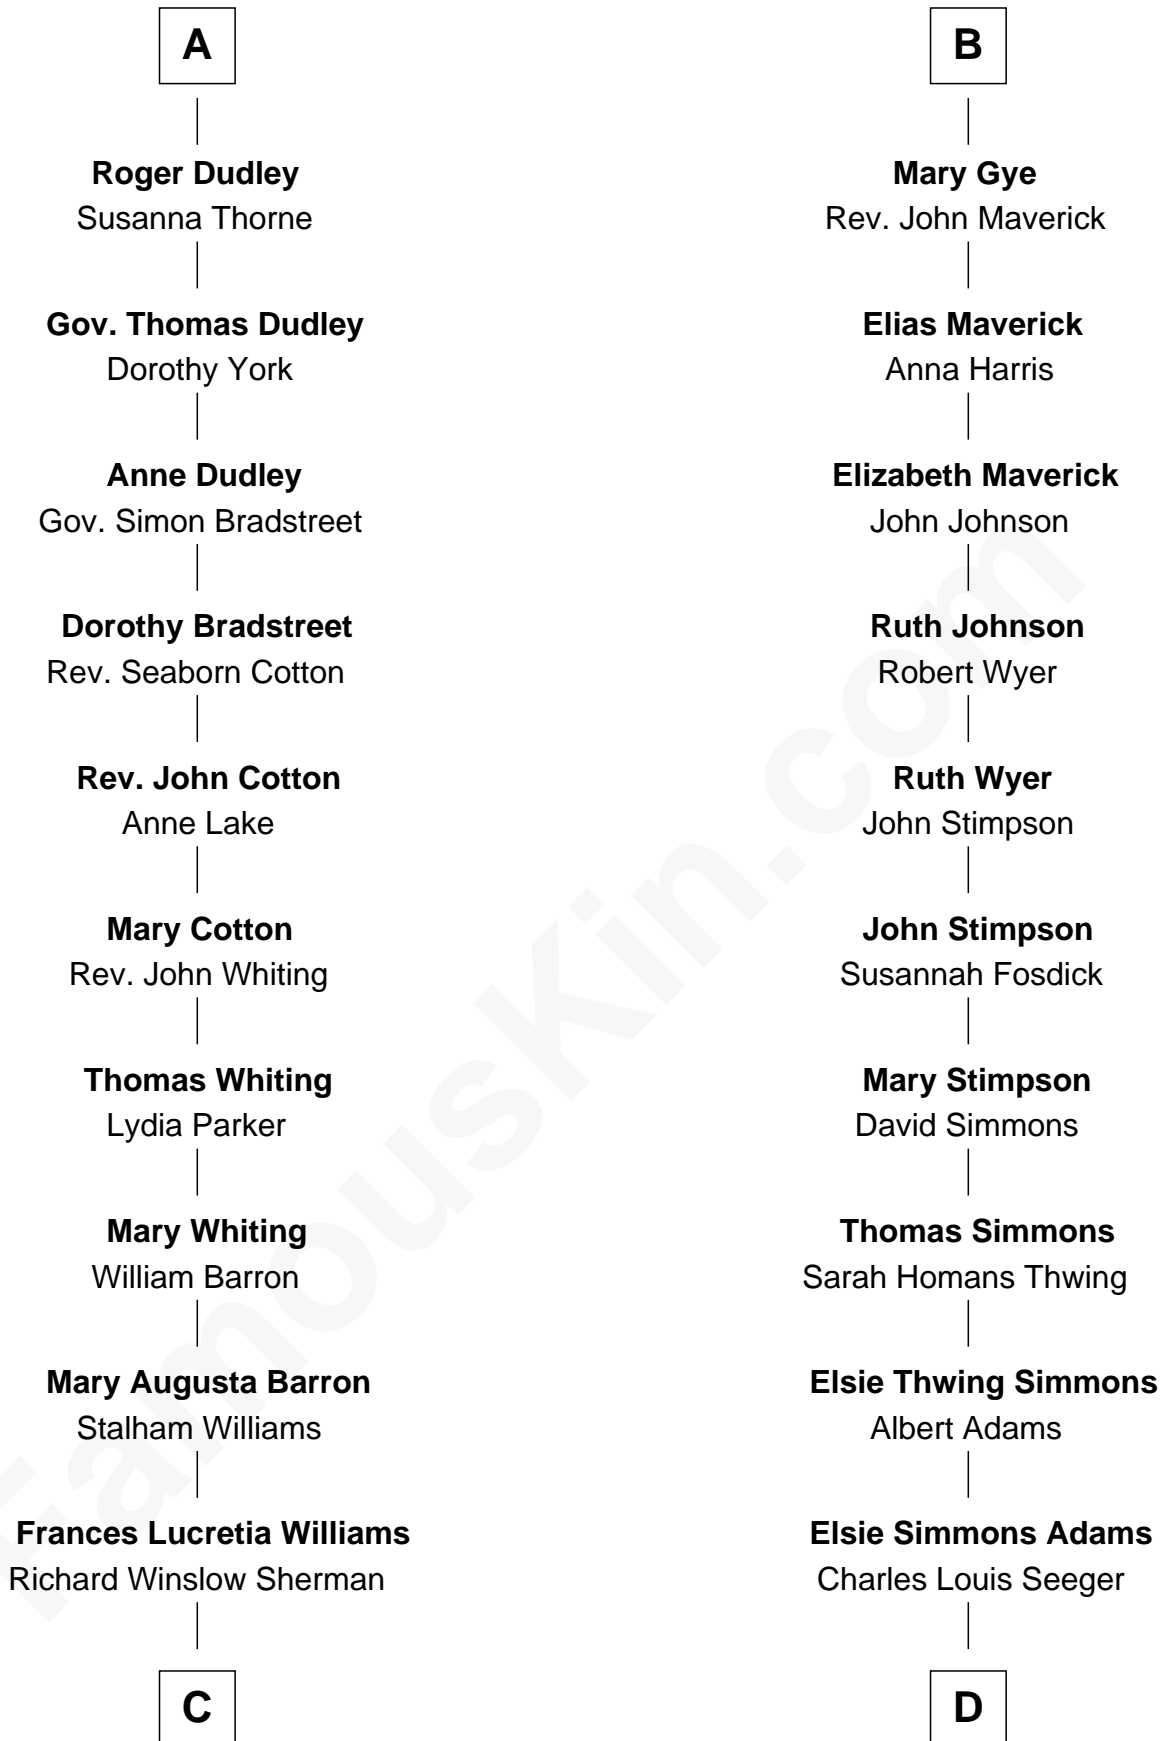

FamousKin.com Relationship Chart of

James Sherman

27th U.S. Vice-President

18th cousin of

Pete Seeger

American Folk Singer

C

Mary Frances Sherman
Richard Updike Sherman

James Sherman
27th U.S. Vice-President

D

Charles Louis Seeger
Constance de Clyver Edson

Pete Seeger
American Folk Singer

FamousKin.com