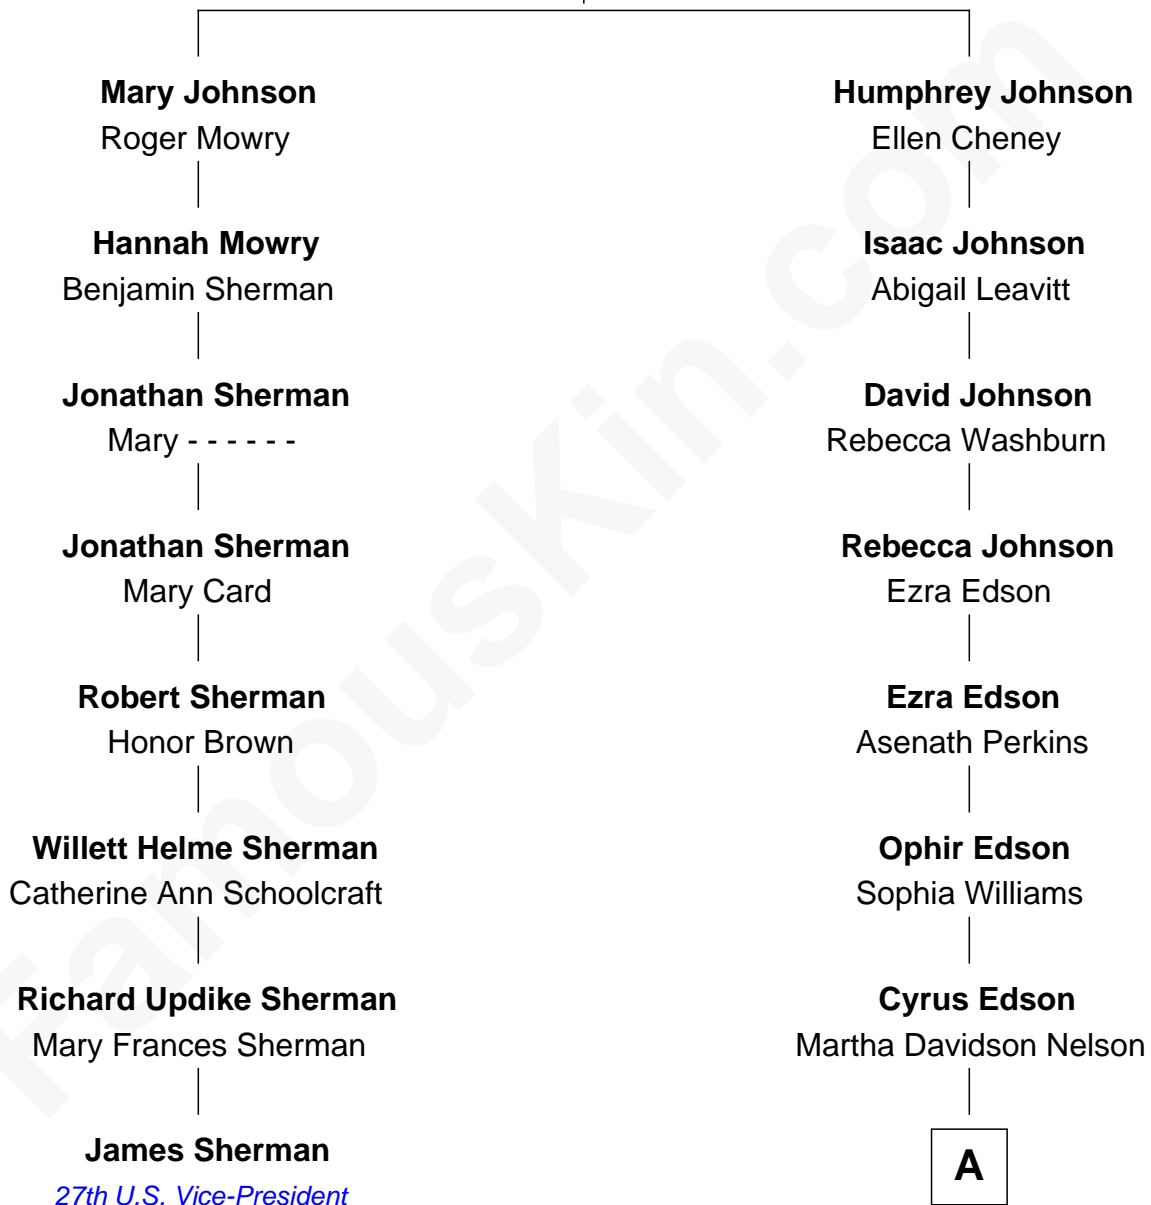

# FamousKin.com Relationship Chart of

**James Sherman**

*27th U.S. Vice-President*

7th cousin 2 times removed of

**Pete Seeger**

*American Folk Singer*

**John Johnson**

Mary Heath

**A**

—  
**John Tracey Edson**  
Winona de Clyver Charlier

—  
**Constance de Clyver Edson**  
Charles Louis Seeger

—  
**Pete Seeger**  
*American Folk Singer*

FamousKin.com