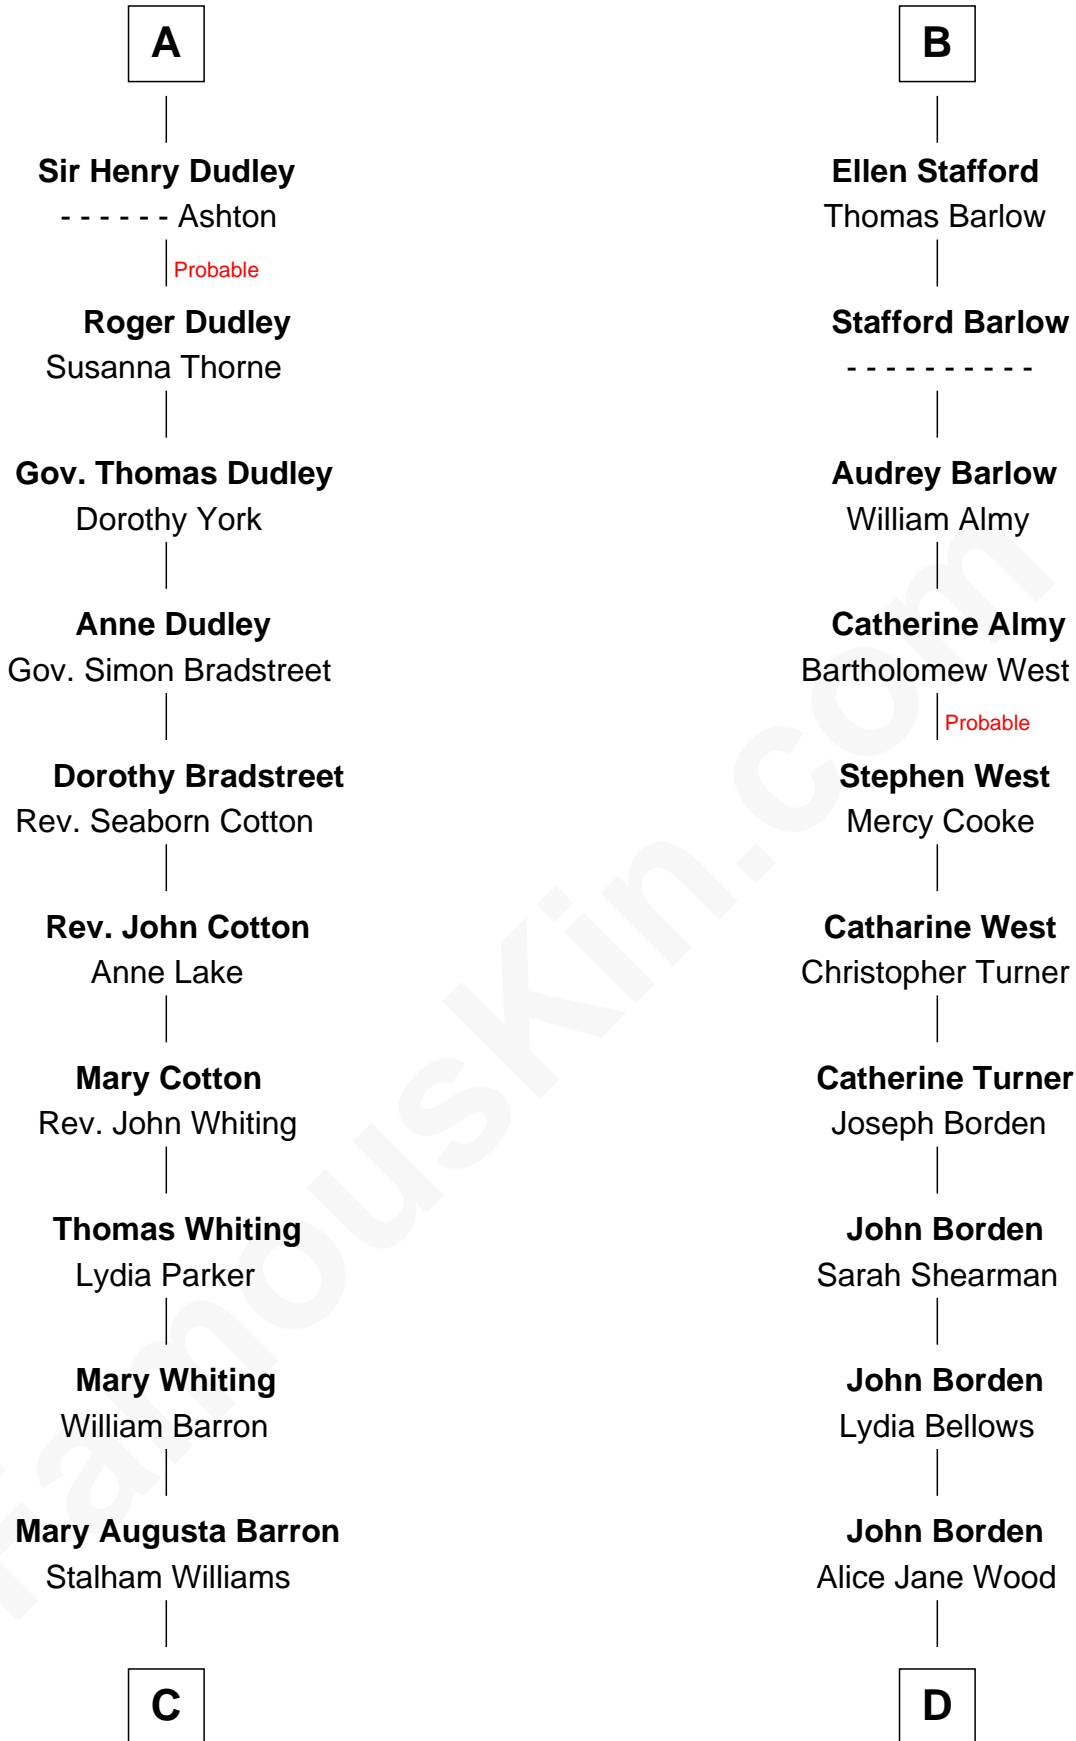

# FamousKin.com Relationship Chart of

**James Sherman**

*27th U.S. Vice-President*

19th cousin 1 time removed of

**Adlai Stevenson III**

*U.S. Senator from Illinois*

**Ralph de Stafford**

*with wife  
Margaret de Audley*

Eleanor Aylesbury

**William Bonville**

Katherine Neville

**Humphrey Stafford**

Katherine Fray

**Cecily Bonville**

Thomas Grey

**Sir Humphrey Stafford**

Margaret Fogge

**Cecily Grey**

Sir John Sutton

**Sir Humphrey Stafford**

Margaret Tame

**A**

**B**

**C**

**Frances Lucretia Williams**

Richard Winslow Sherman

**Mary Frances Sherman**

Richard Updike Sherman

**James Sherman**

*27th U.S. Vice-President*

**D**

**William Borden**