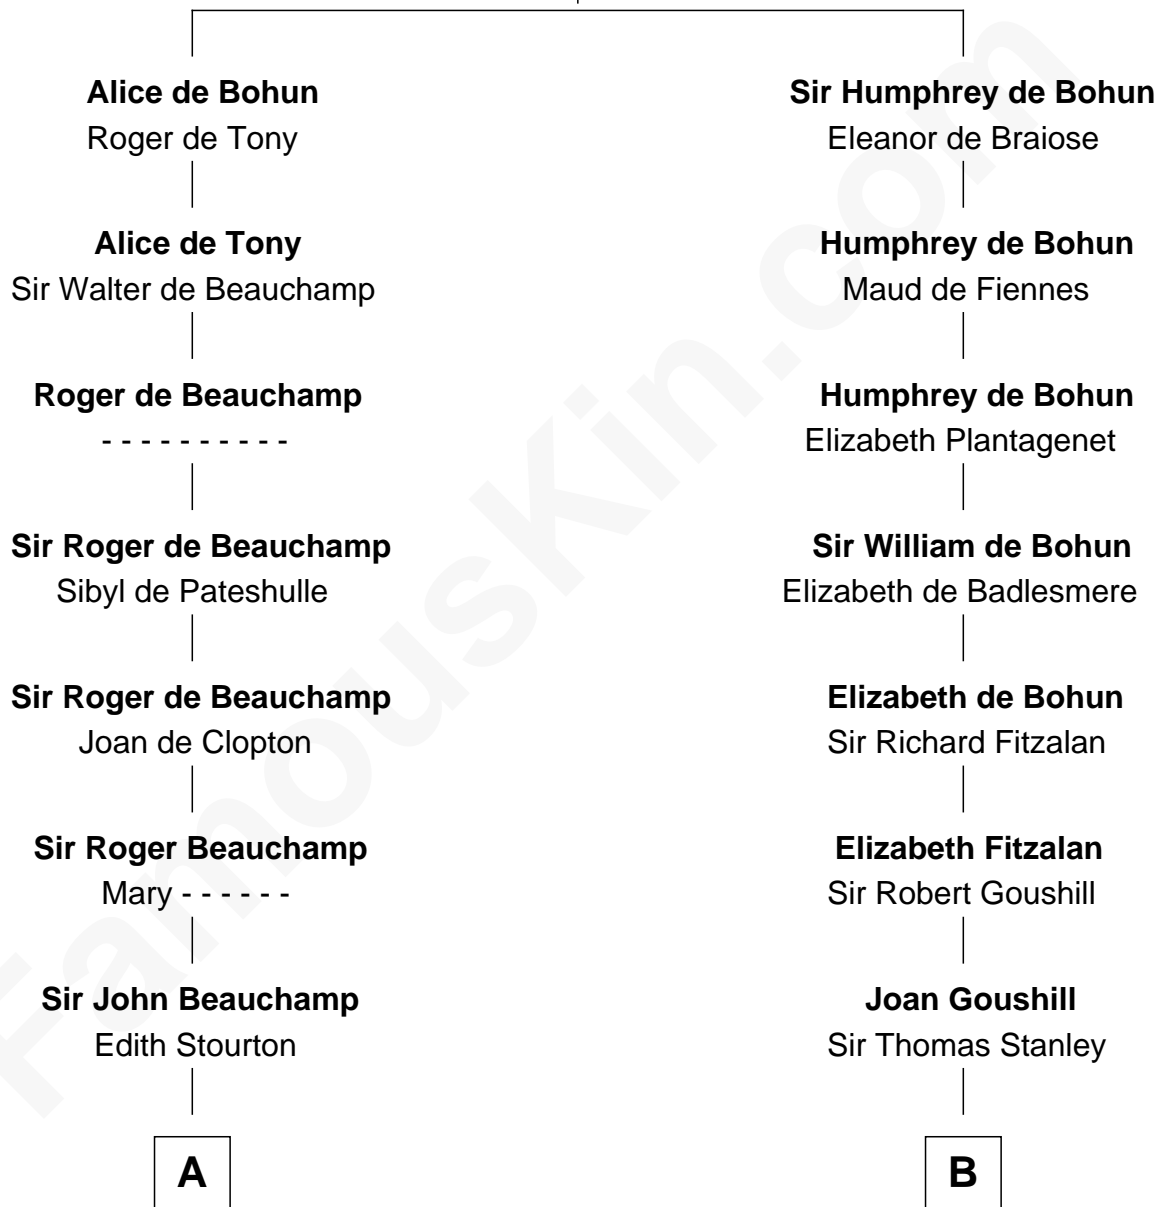

# FamousKin.com Relationship Chart of

**James Sherman**

*27th U.S. Vice-President*

17th cousin 4 times removed of

**Henry Lee III**

*9th Governor of Virginia*

**Sir Humphrey de Bohun**

Maud of Eu

**C**

—  
**Mary Whiting**  
William Barron

—  
**Mary Augusta Barron**  
Stalham Williams

—  
**Frances Lucretia Williams**  
Richard Winslow Sherman

—  
**Mary Frances Sherman**  
Richard Updike Sherman

—  
**James Sherman**  
*27th U.S. Vice-President*

FamousKin.com