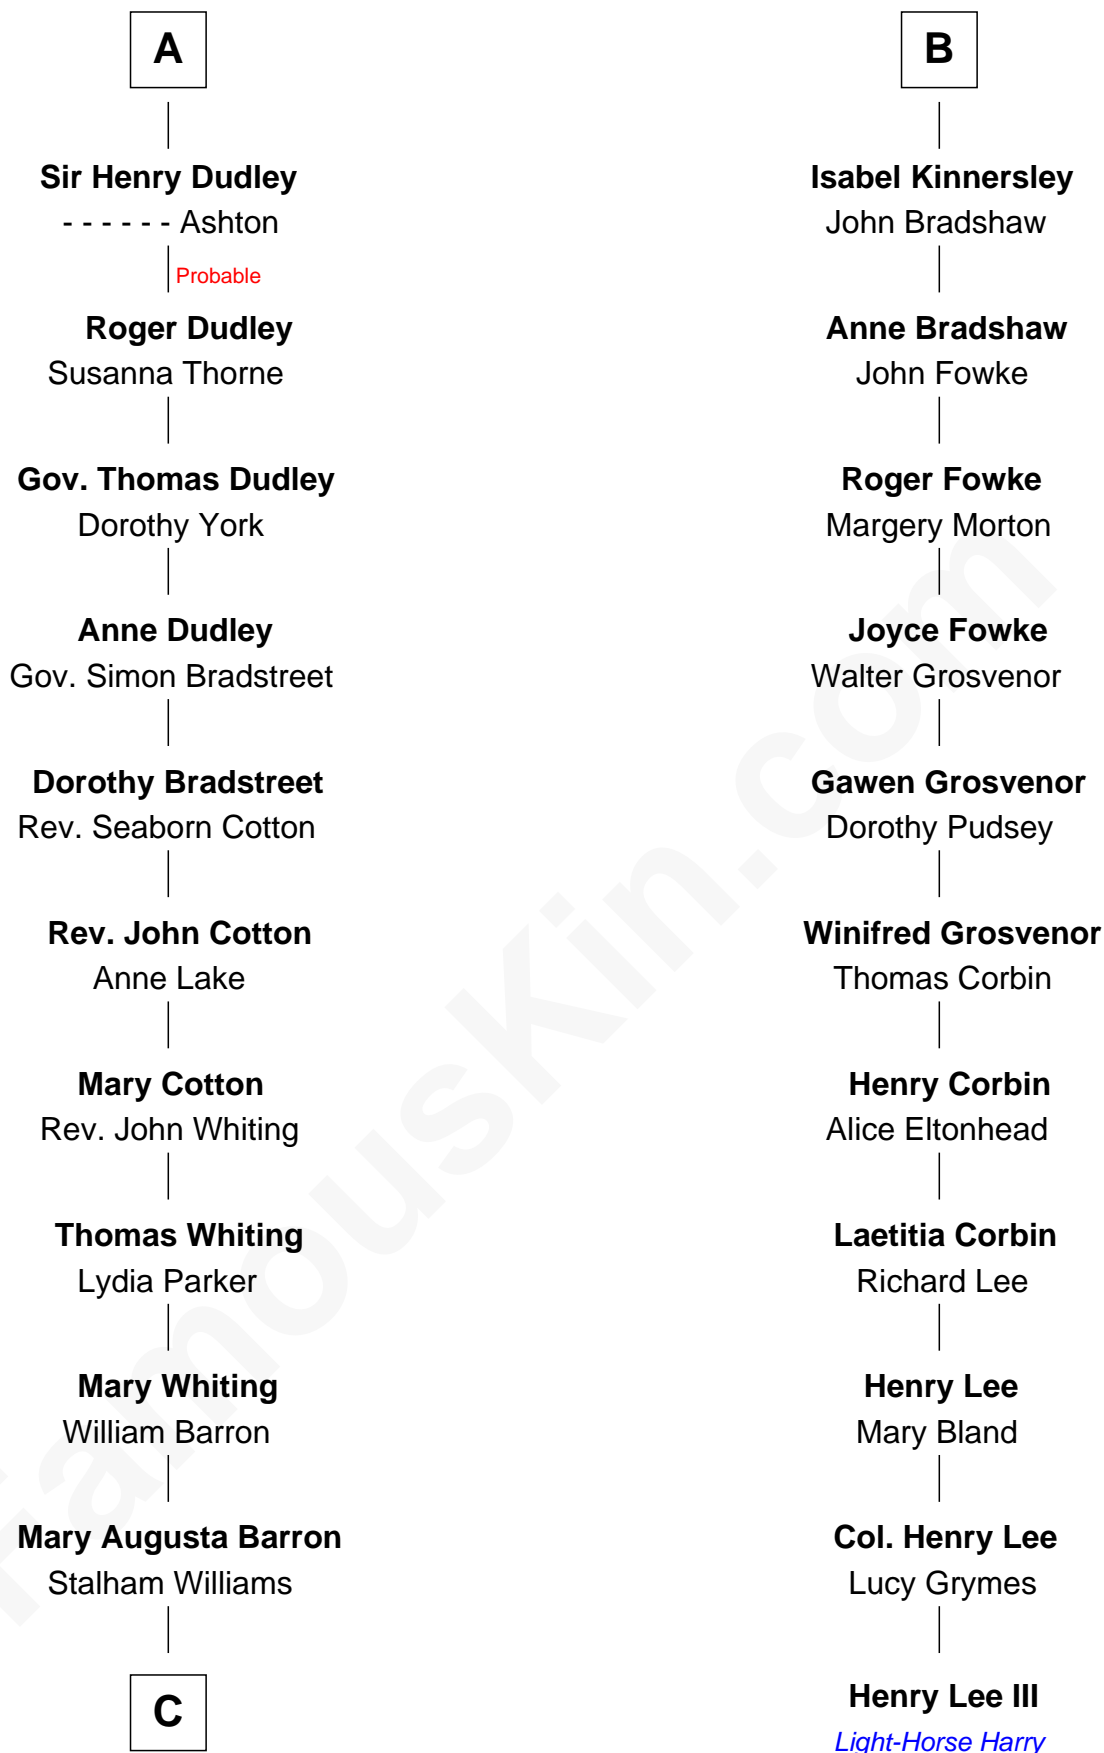

# FamousKin.com Relationship Chart of

**James Sherman**

*27th U.S. Vice-President*

17th cousin 2 times removed of

**Henry Lee III**

*9th Governor of Virginia*

**Sir William de Ros**  
Margery de Badlesmere

**Thomas de Ros**  
Beatrice de Stafford

**Margaret de Ros**  
Sir Reynold Grey

**Margaret Grey**  
Sir William Bonville

**William Bonville**  
Elizabeth Harington

**William Bonville**  
Katherine Neville

**Cecily Bonville**  
Thomas Grey

**Cecily Grey**  
Sir John Sutton

**A**

**Maud de Roos**  
John de Welles

**Margery de Welles**  
Stephen le Scrope

**Maude le Scrope**  
Sir Baldwin Freville

**Joyce Freville**  
Sir Roger Aston

**Sir Robert Aston**  
Isabel Brereton

**John Aston**  
Elizabeth Delves

**Margaret Aston**  
John Kinnersley

**B**

**C**

—  
**Frances Lucretia Williams**

Richard Winslow Sherman

—  
**Mary Frances Sherman**

Richard Updike Sherman

—  
**James Sherman**