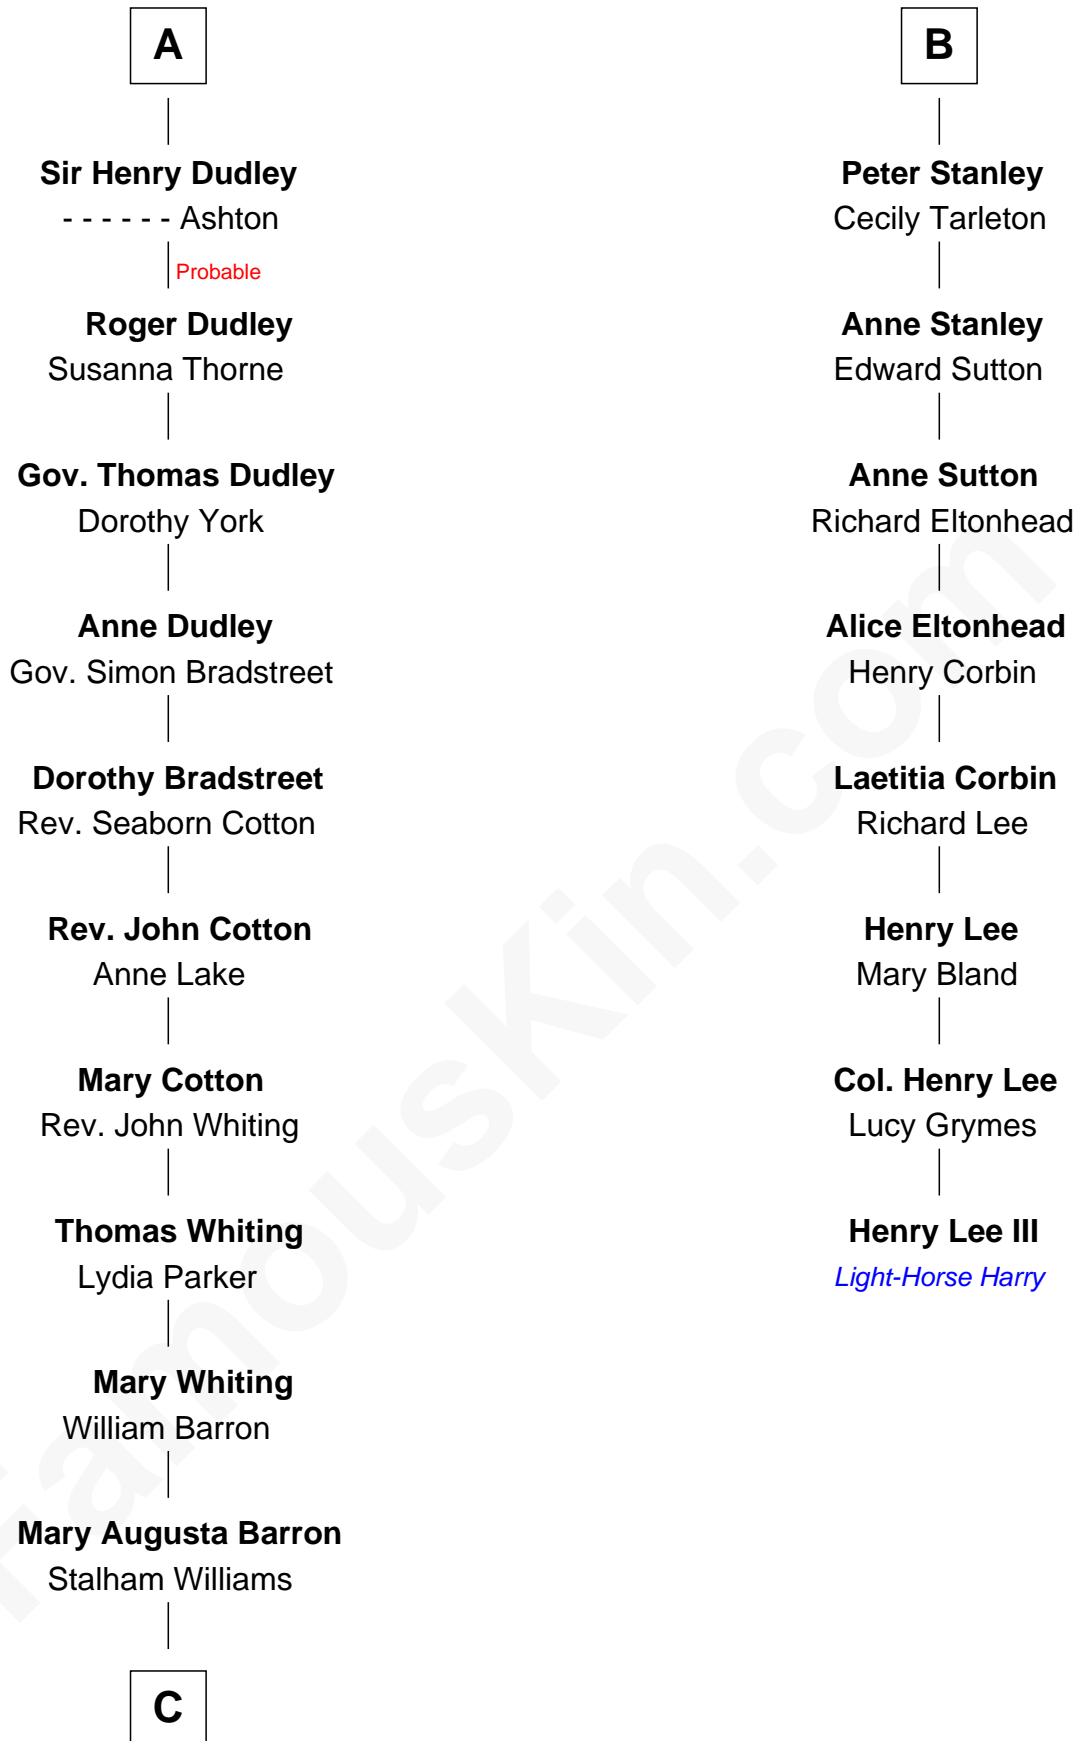

Sir Robert de Swinnerton

Margaret Grey

Sir William Bonville

Maud de Swinnerton

Sir John Savage

William Bonville

Elizabeth Harington

Mary Savage

William Stanley

William Bonville

Katherine Neville

William Stanley

Alice Hoghton

Cecily Bonville

Thomas Grey

Sir William Stanley

Agnes Grosvenor

Cecily Grey

Sir John Sutton

Sir William Stanley

Anne Harington

A

B

C

—
Frances Lucretia Williams

Richard Winslow Sherman

—
Mary Frances Sherman

Richard Updike Sherman

—
James Sherman

27th U.S. Vice-President

FamousKin.com