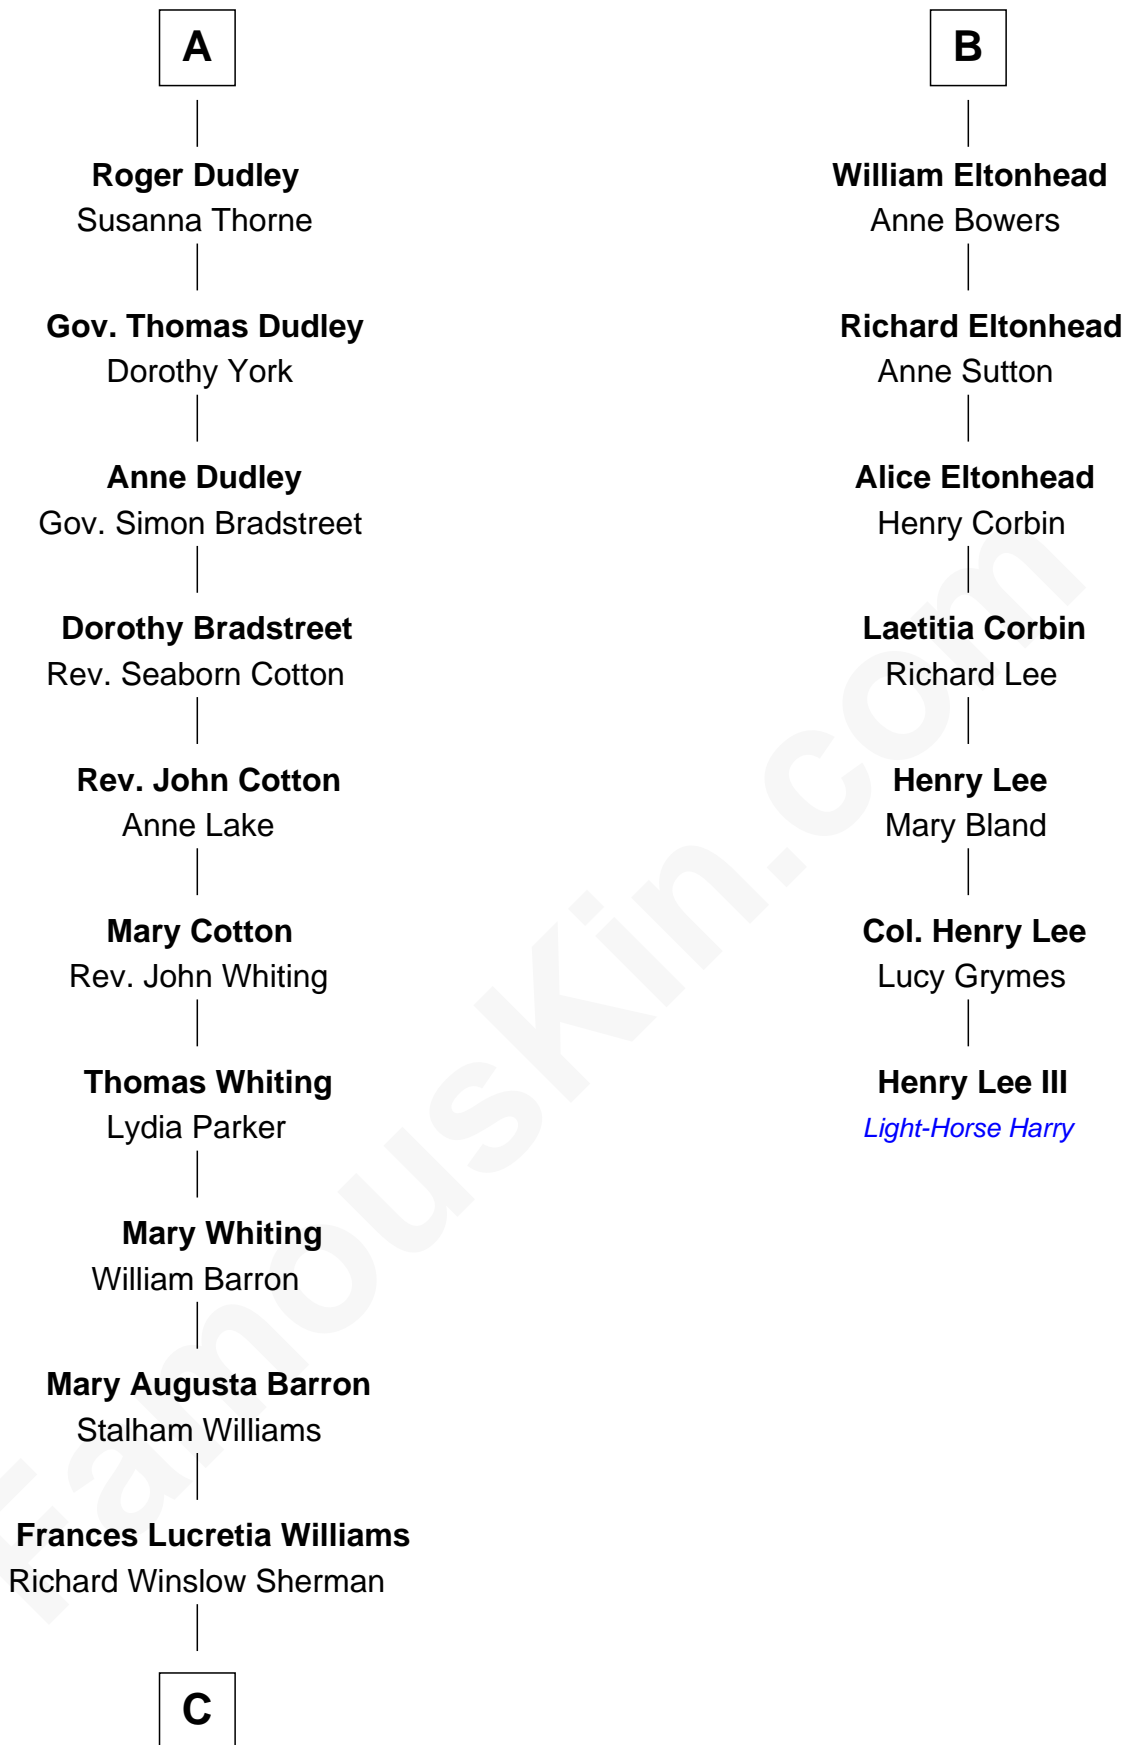

# FamousKin.com Relationship Chart of

**James Sherman**

*27th U.S. Vice-President*

13th cousin 5 times removed of

**Henry Lee III**

*9th Governor of Virginia*

**C**

—  
**Mary Frances Sherman**  
Richard Updike Sherman

—  
**James Sherman**  
*27th U.S. Vice-President*

FamousKin.com