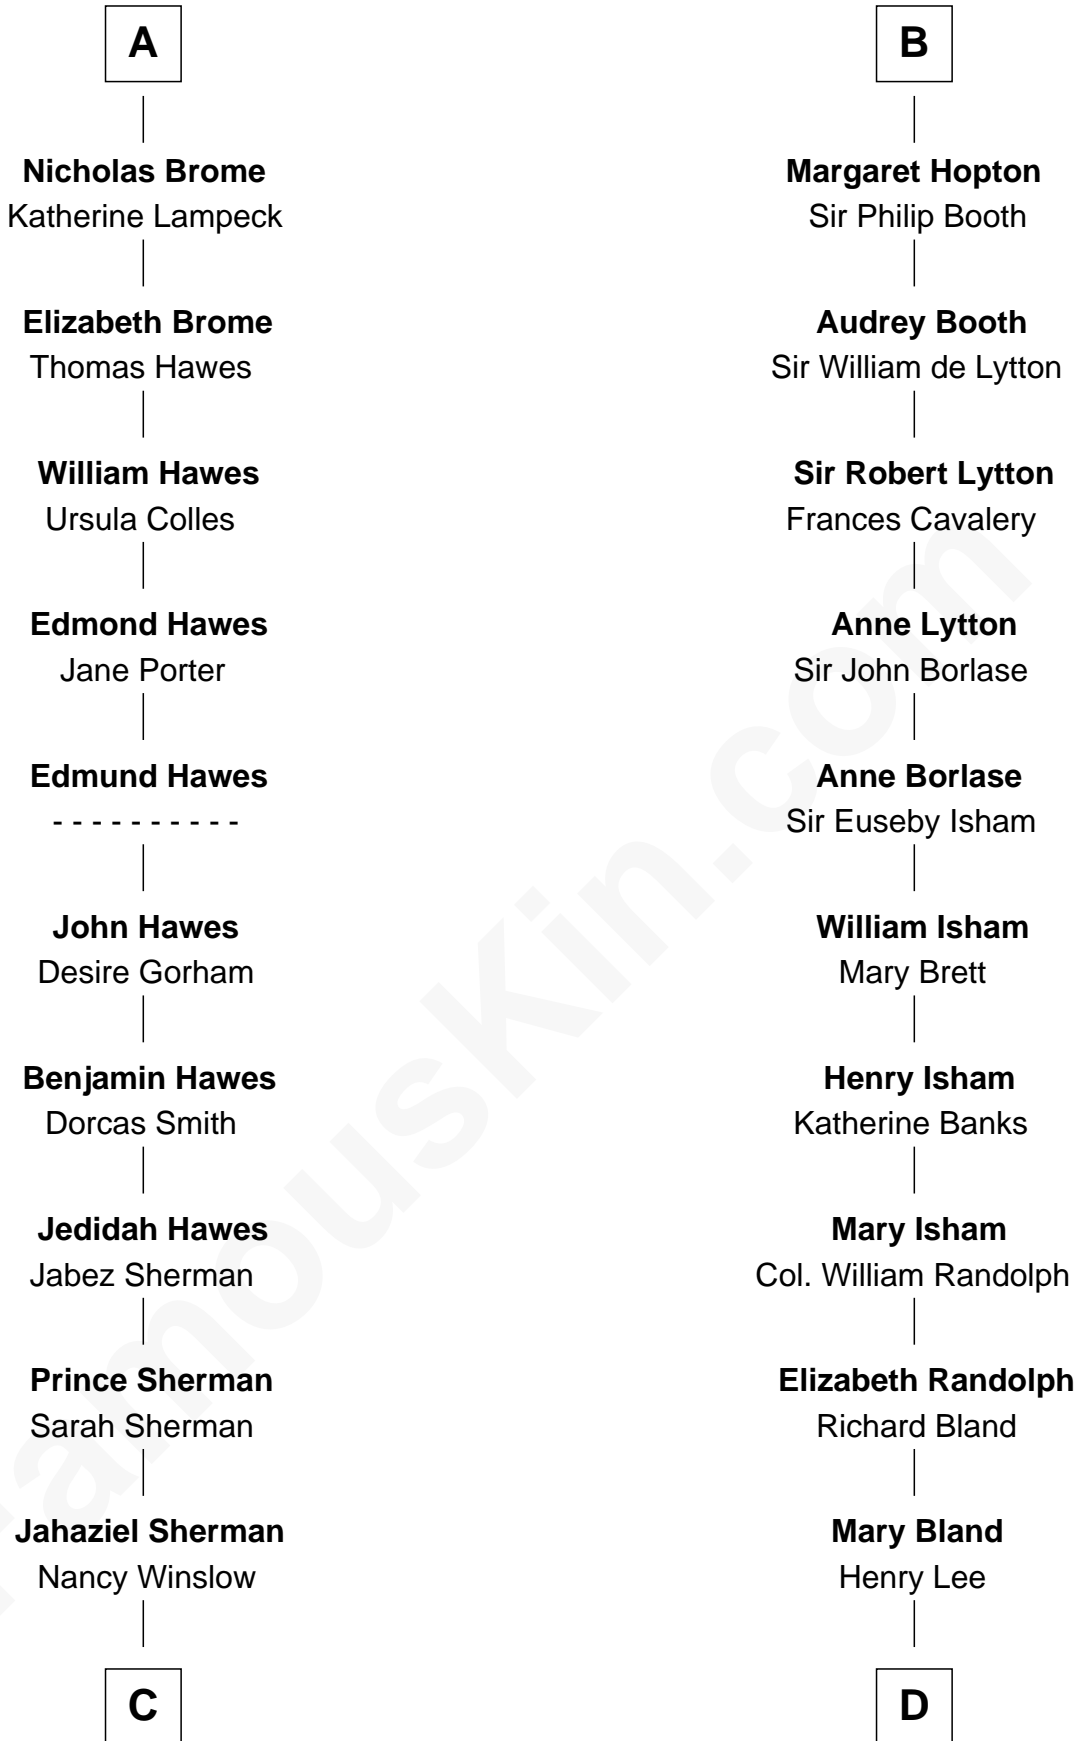

FamousKin.com Relationship Chart of

James Sherman

27th U.S. Vice-President

18th cousin 1 time removed of

Henry Lee III

9th Governor of Virginia

Sir William de Ros

Lucy FitzPiers

Eustache Fitz Ralph

Ivetta de Ros

Sir Geoffrey le Scrope

Sir Stephen le Scrope

Isabel - - - - -

Joan le Scrope

William Pert

Margaret Pert

Thomas Hopton

Sir John Hopton

Margaret Saville

Sir William Hopton

Margaret Wentworth

B

C

Richard Winslow Sherman
Frances Lucretia Williams

Mary Frances Sherman
Richard Updike Sherman

James Sherman
27th U.S. Vice-President

D

Col. Henry Lee
Lucy Grymes

Henry Lee III
Light-Horse Harry

FamousKin.com