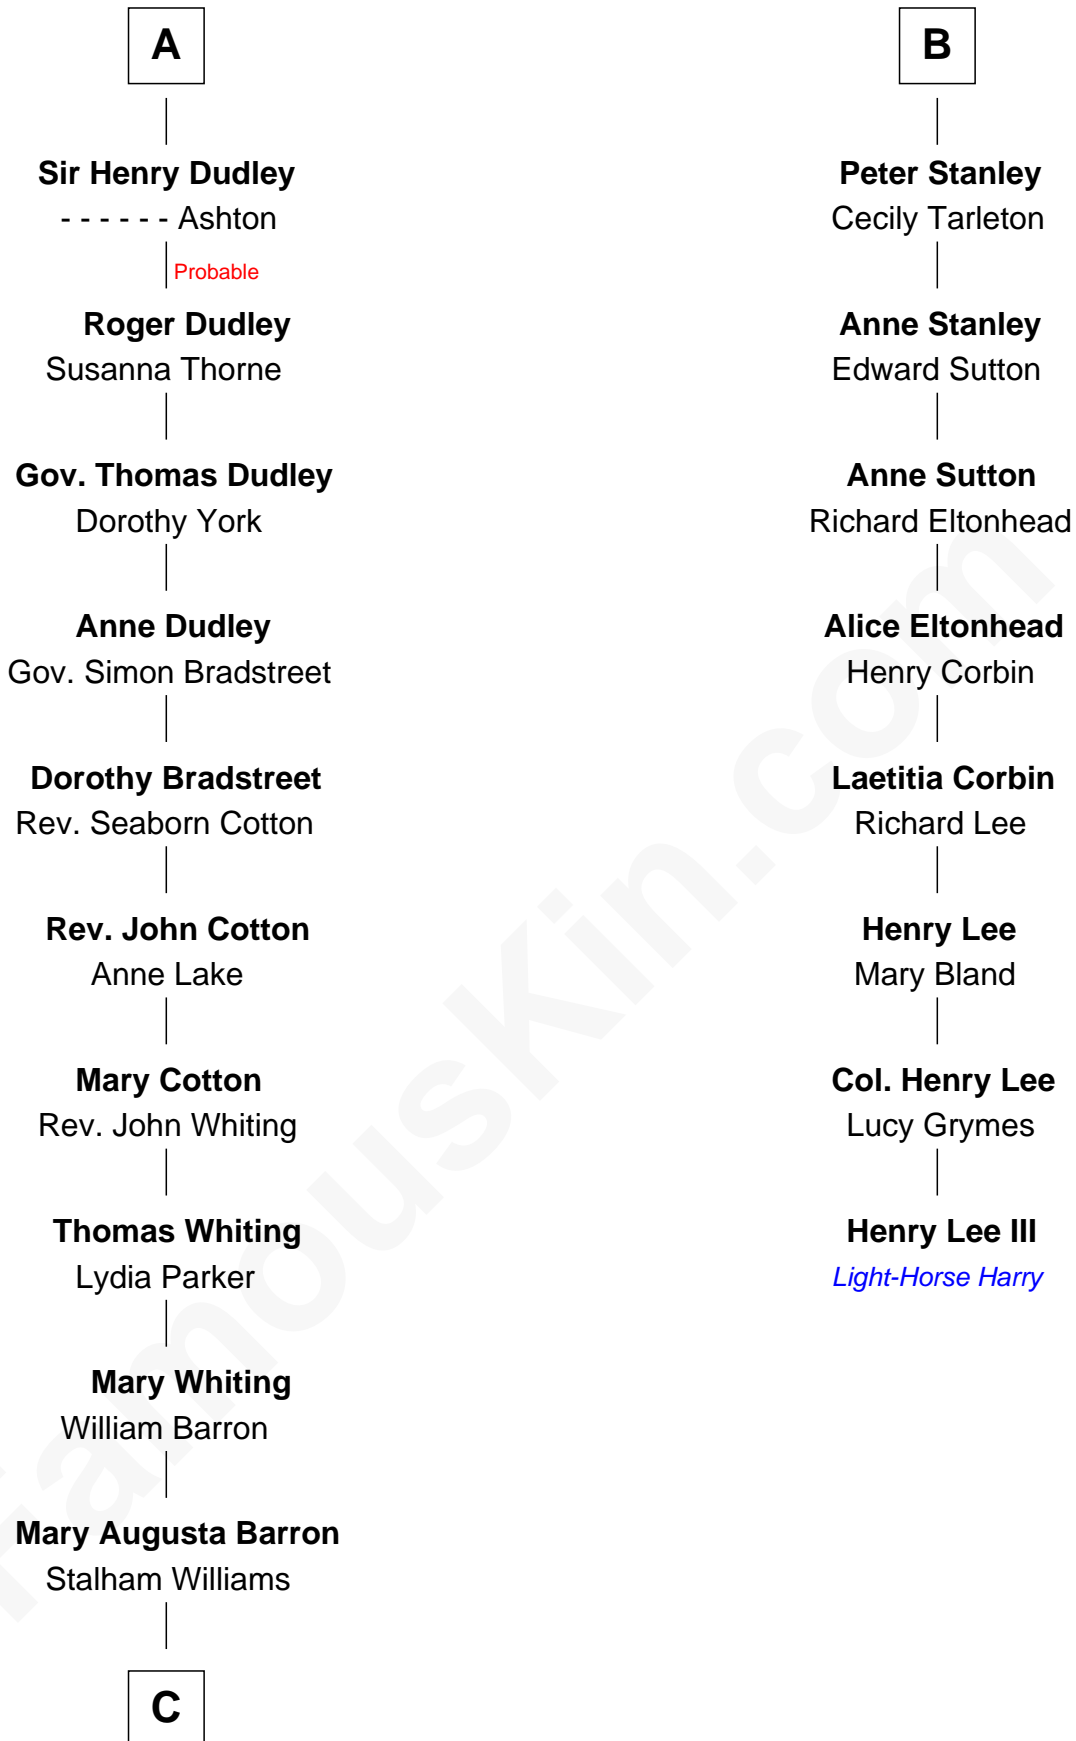

FamousKin.com Relationship Chart of

James Sherman

27th U.S. Vice-President

14th cousin 5 times removed of

Henry Lee III

9th Governor of Virginia

Sir Robert de Holland

Maude la Zouche

C

—
Frances Lucretia Williams

Richard Winslow Sherman

—
Mary Frances Sherman

Richard Updike Sherman

—
James Sherman

27th U.S. Vice-President

FamousKin.com