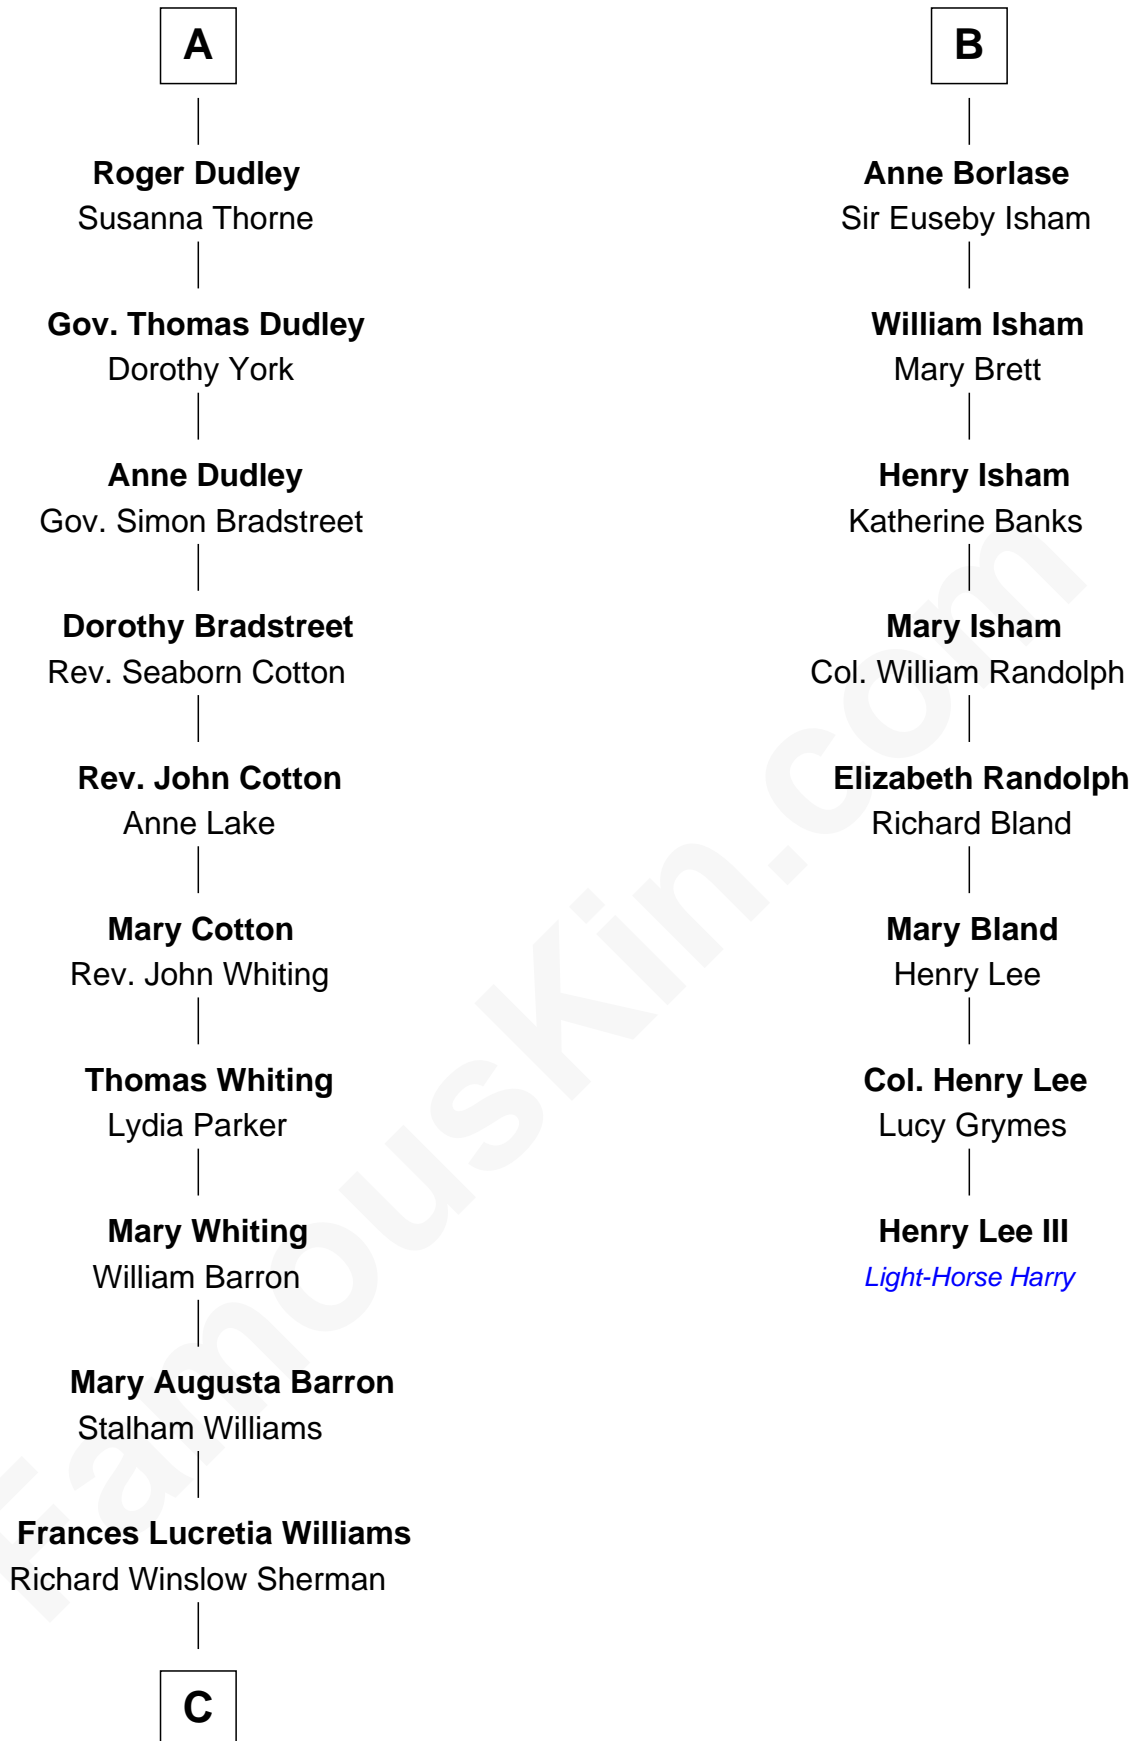

FamousKin.com Relationship Chart of

James Sherman

27th U.S. Vice-President

14th cousin 4 times removed of

Henry Lee III

9th Governor of Virginia

Sir Philip le Despencer

Elizabeth - - - - -

Alice le Despenser

Sir John Sutton

Sir John Sutton

Constance Blount

Sir John Sutton

Elizabeth Berkeley

Sir Edmund Sutton

Joyce Tiptoft

Sir Philip le Despencer

Elizabeth de Tibetot

Margery Despencer

Sir Roger Wentworth

Margaret Wentworth

Sir William Hopton

Margaret Hopton

Sir Philip Booth

Audrey Booth

Sir William de Lytton

Sir Robert Lytton

Frances Cavalery

Anne Lytton

Sir John Borlase

B

C