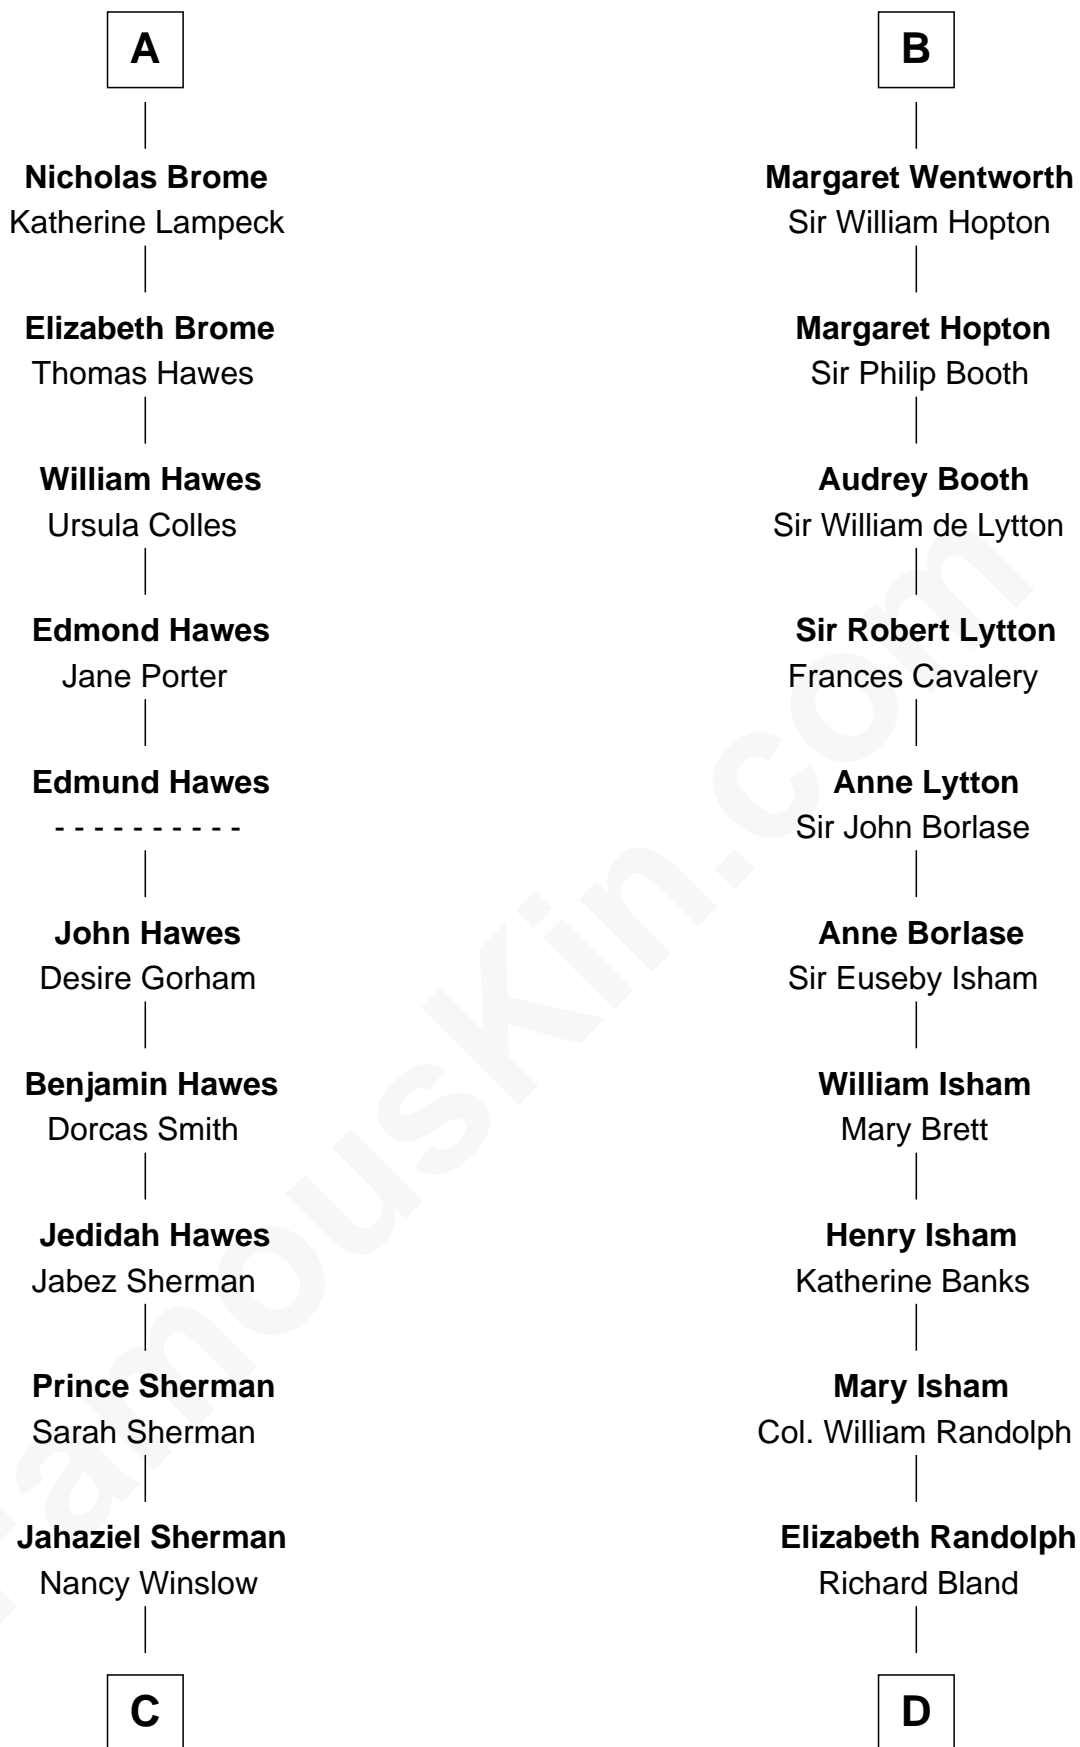

# FamousKin.com Relationship Chart of

**James Sherman**

*27th U.S. Vice-President*

19th cousin of

**Henry Lee III**

*9th Governor of Virginia*

**C**

**Richard Winslow Sherman**  
Frances Lucretia Williams

**Mary Frances Sherman**  
Richard Updike Sherman

**James Sherman**  
*27th U.S. Vice-President*

**D**

**Mary Bland**  
Henry Lee

**Col. Henry Lee**  
Lucy Grymes

**Henry Lee III**  
*Light-Horse Harry*

FamousKin.com