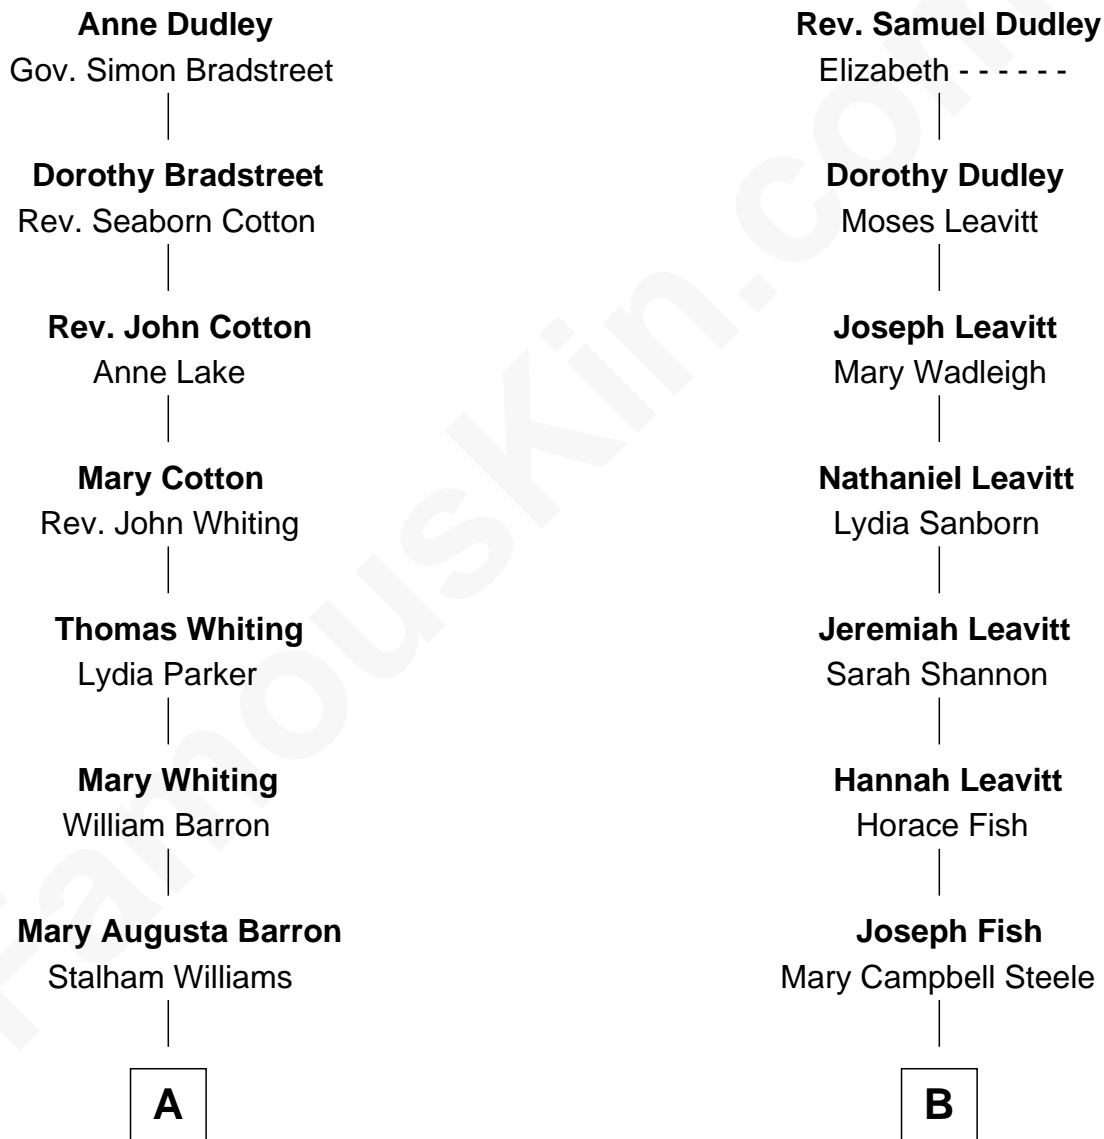

FamousKin.com Relationship Chart of

James Sherman

27th U.S. Vice-President

9th cousin 2 times removed of

Keri Russell

TV and Movie Actress

Gov. Thomas Dudley

Dorothy York

A

Frances Lucretia Williams

Richard Winslow Sherman

Mary Frances Sherman

Richard Updike Sherman

James Sherman

27th U.S. Vice-President

B