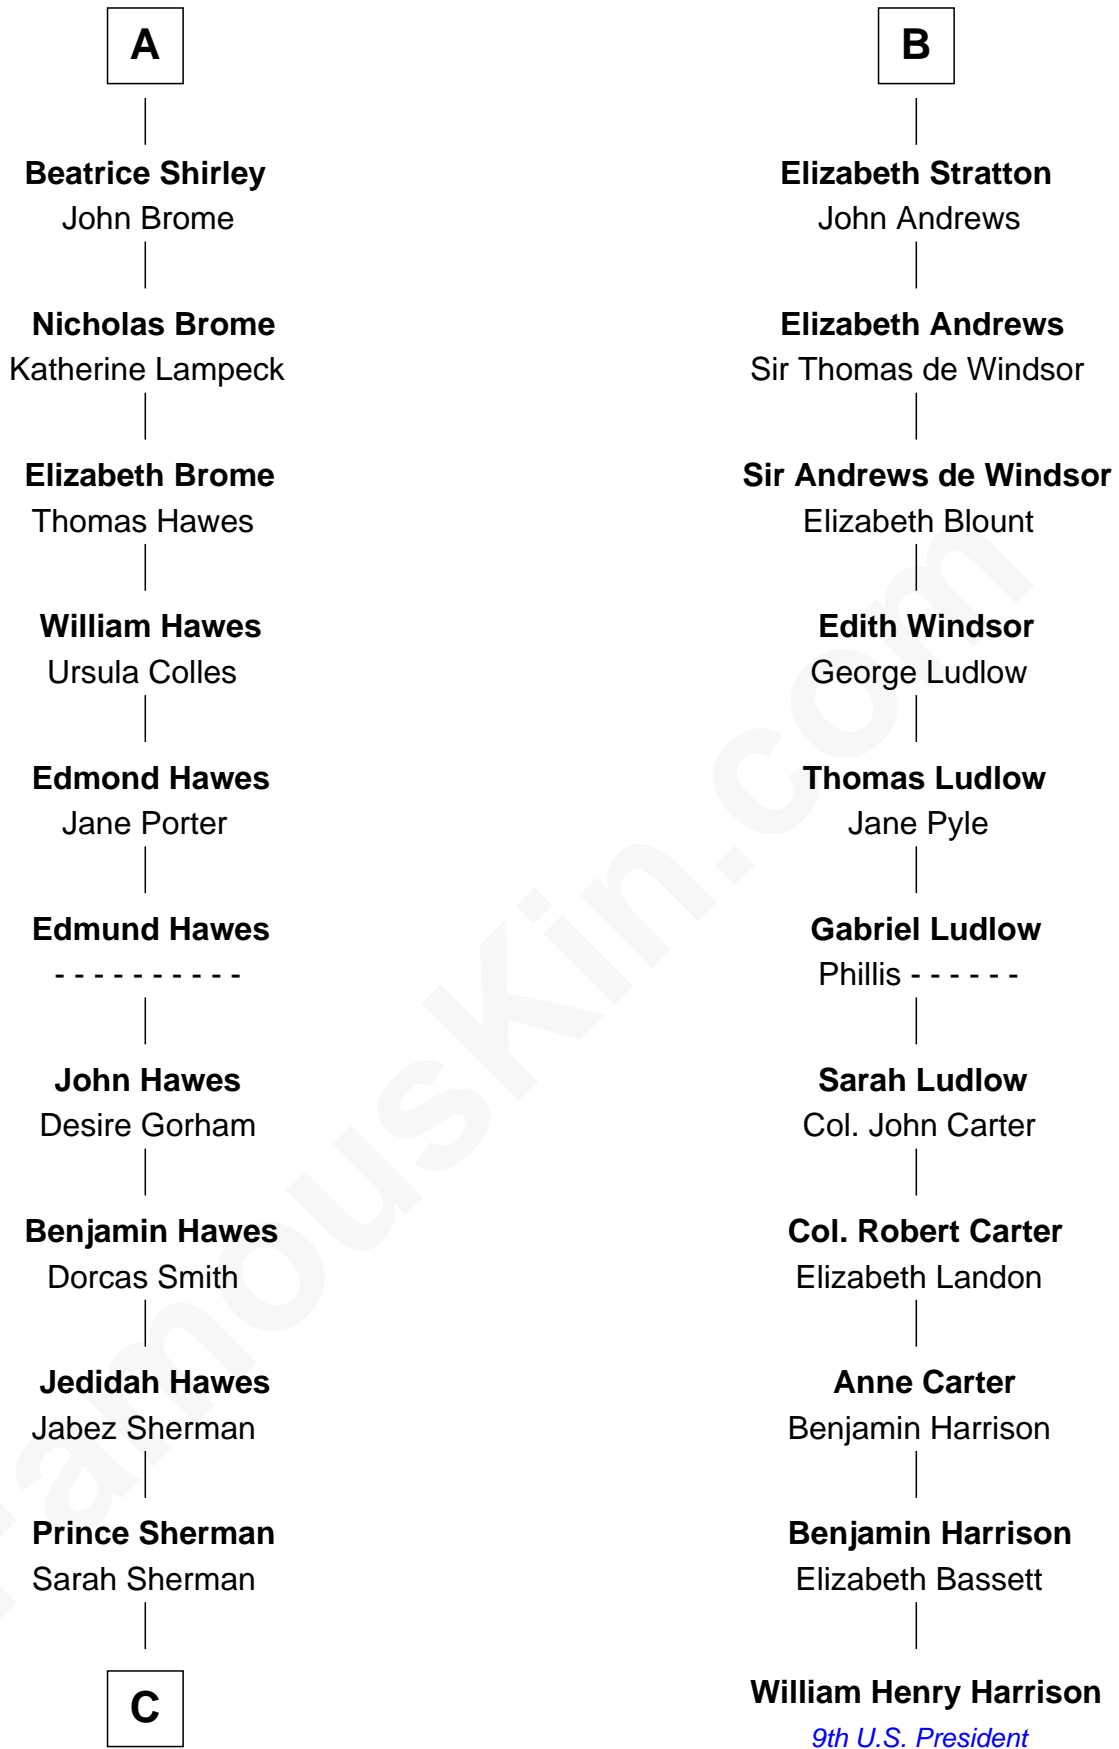

FamousKin.com Relationship Chart of

James Sherman

27th U.S. Vice-President

17th cousin 3 times removed of

William Henry Harrison

9th U.S. President

John, King of England

Isabelle of Angoulême

C

—
Jahaziel Sherman

Nancy Winslow

—
Richard Winslow Sherman

Frances Lucretia Williams

—
Mary Frances Sherman

Richard Updike Sherman

—
James Sherman

27th U.S. Vice-President

FamousKin.com