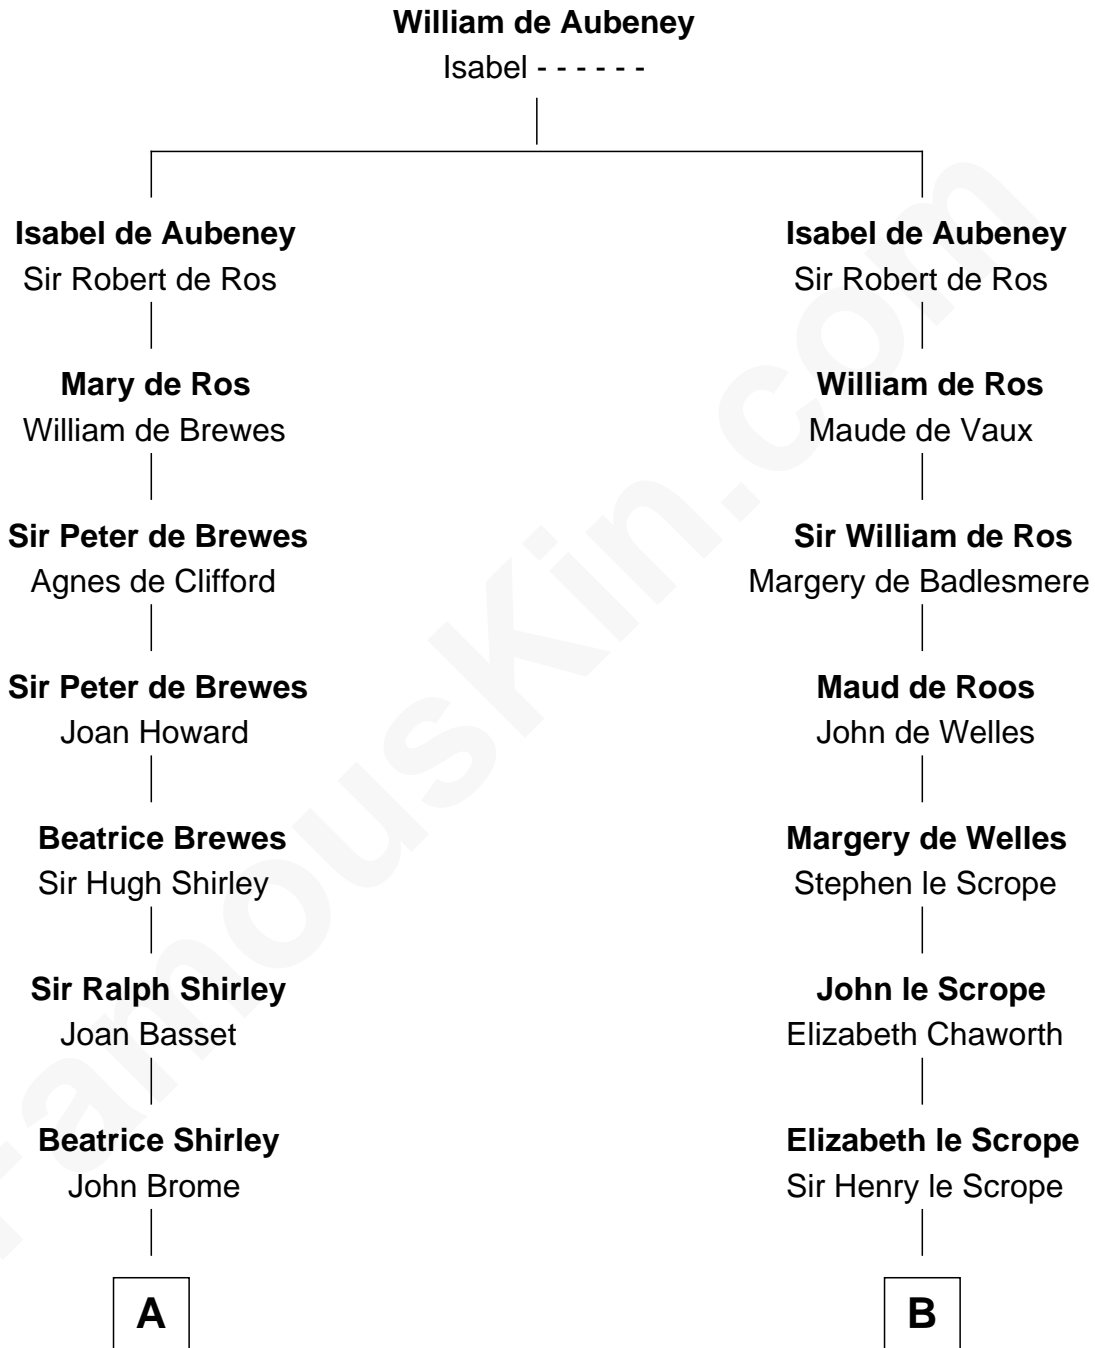

# FamousKin.com Relationship Chart of

**James Sherman**

27th U.S. Vice-President

17th cousin 2 times removed of

**William Henry Harrison**

9th U.S. President

C

Richard Winslow Sherman

Frances Lucretia Williams

Mary Frances Sherman

Richard Updike Sherman

James Sherman

*27th U.S. Vice-President*

FamousKin.com